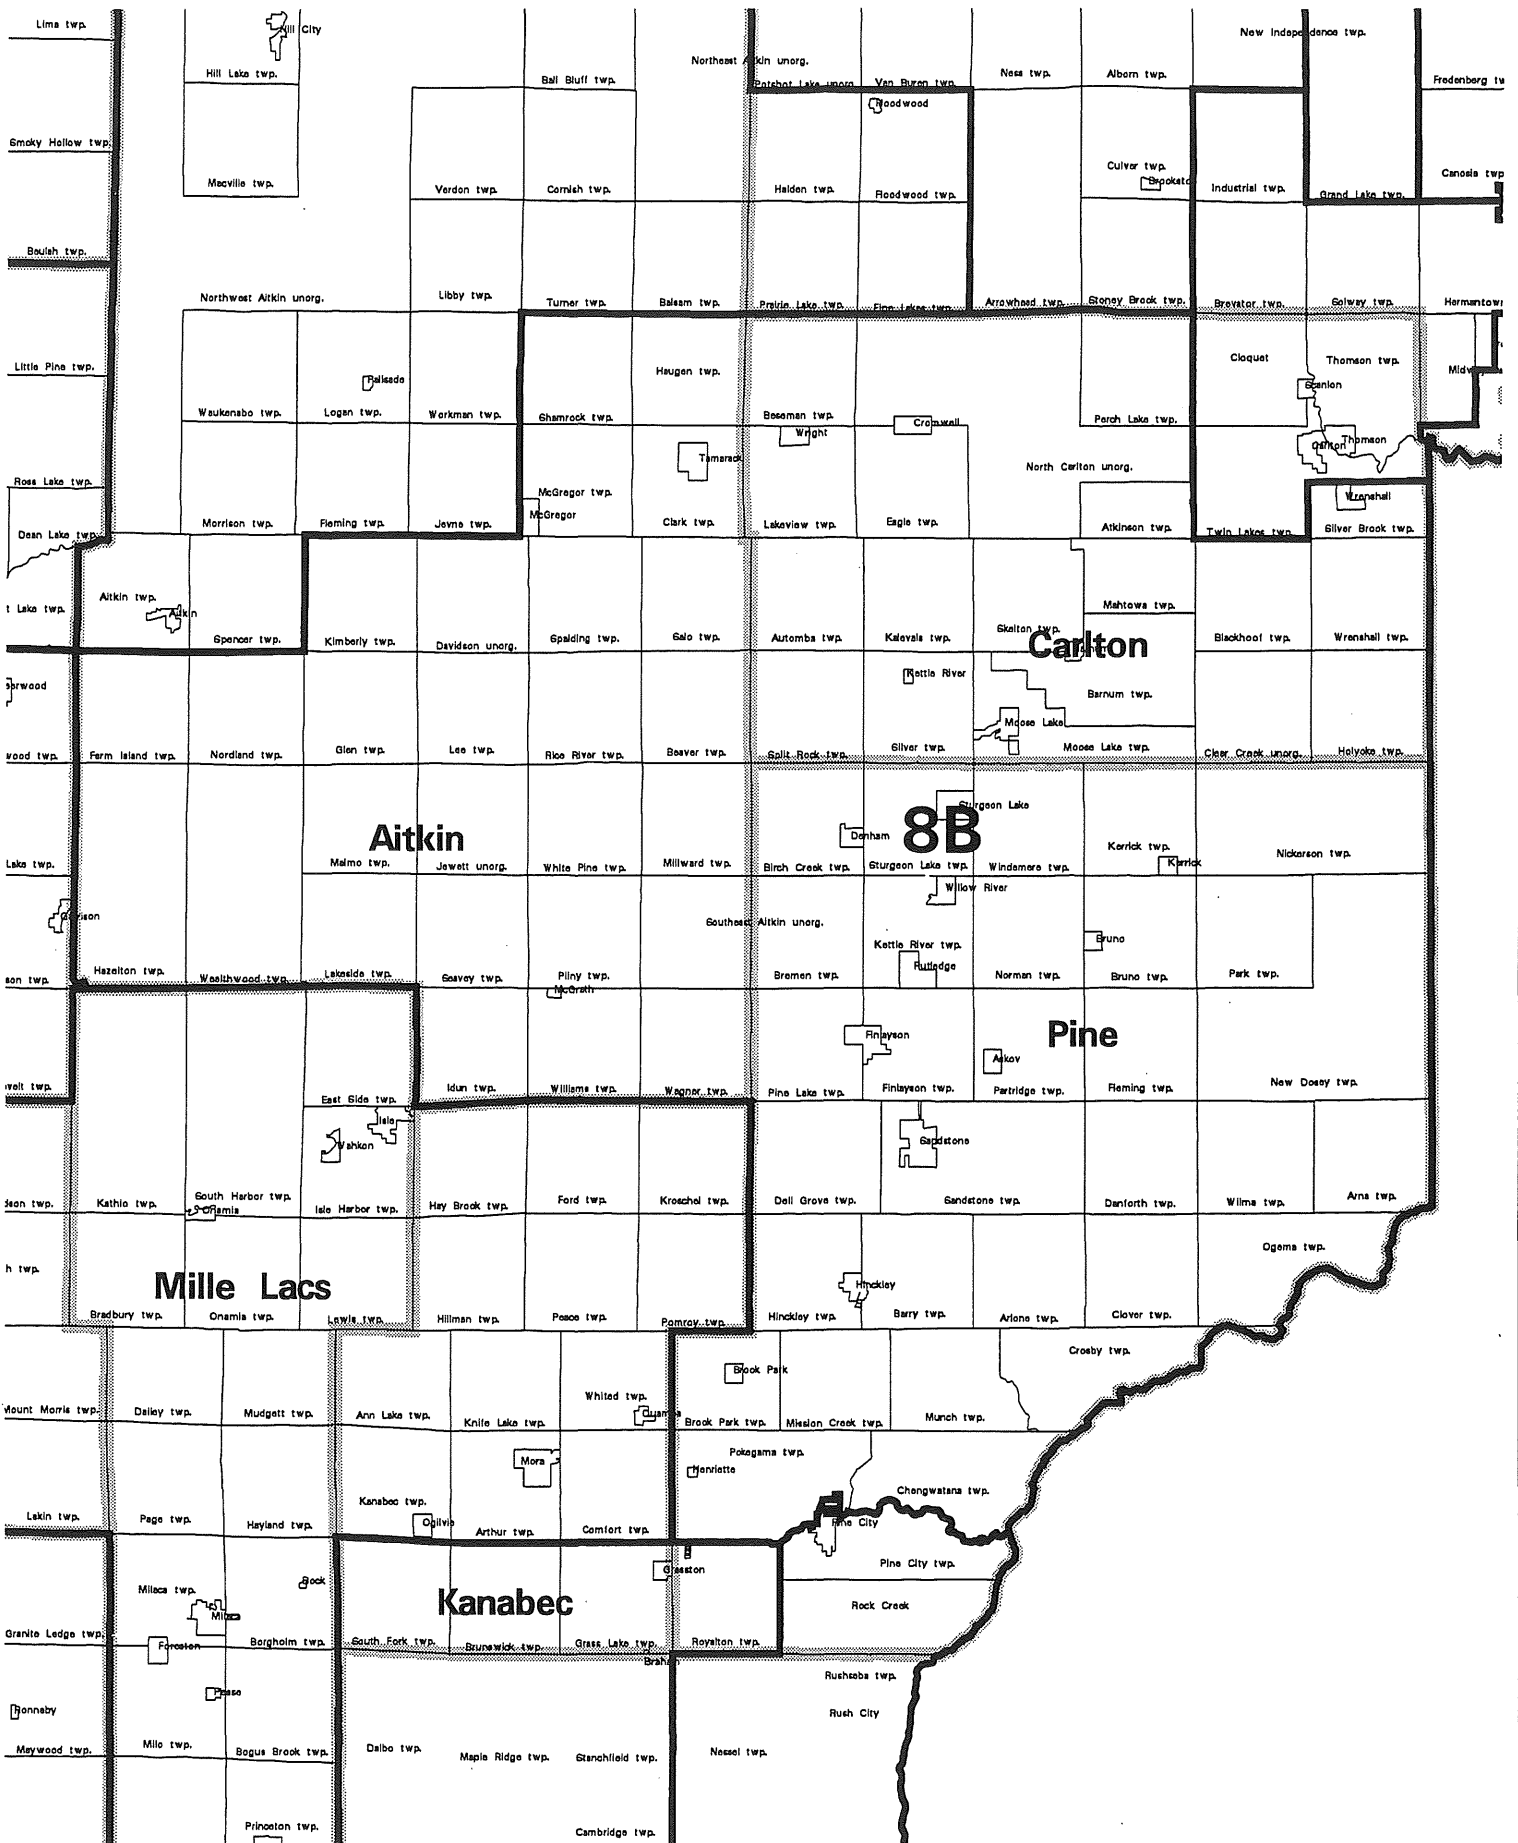

District 8B

1994 Legislative Districts

This map shows the legislative districts enacted by Laws 1994, chapter 612 to be coded in Minnesota Statutes 1994 Supplement, sections 2.031 to 2.703.