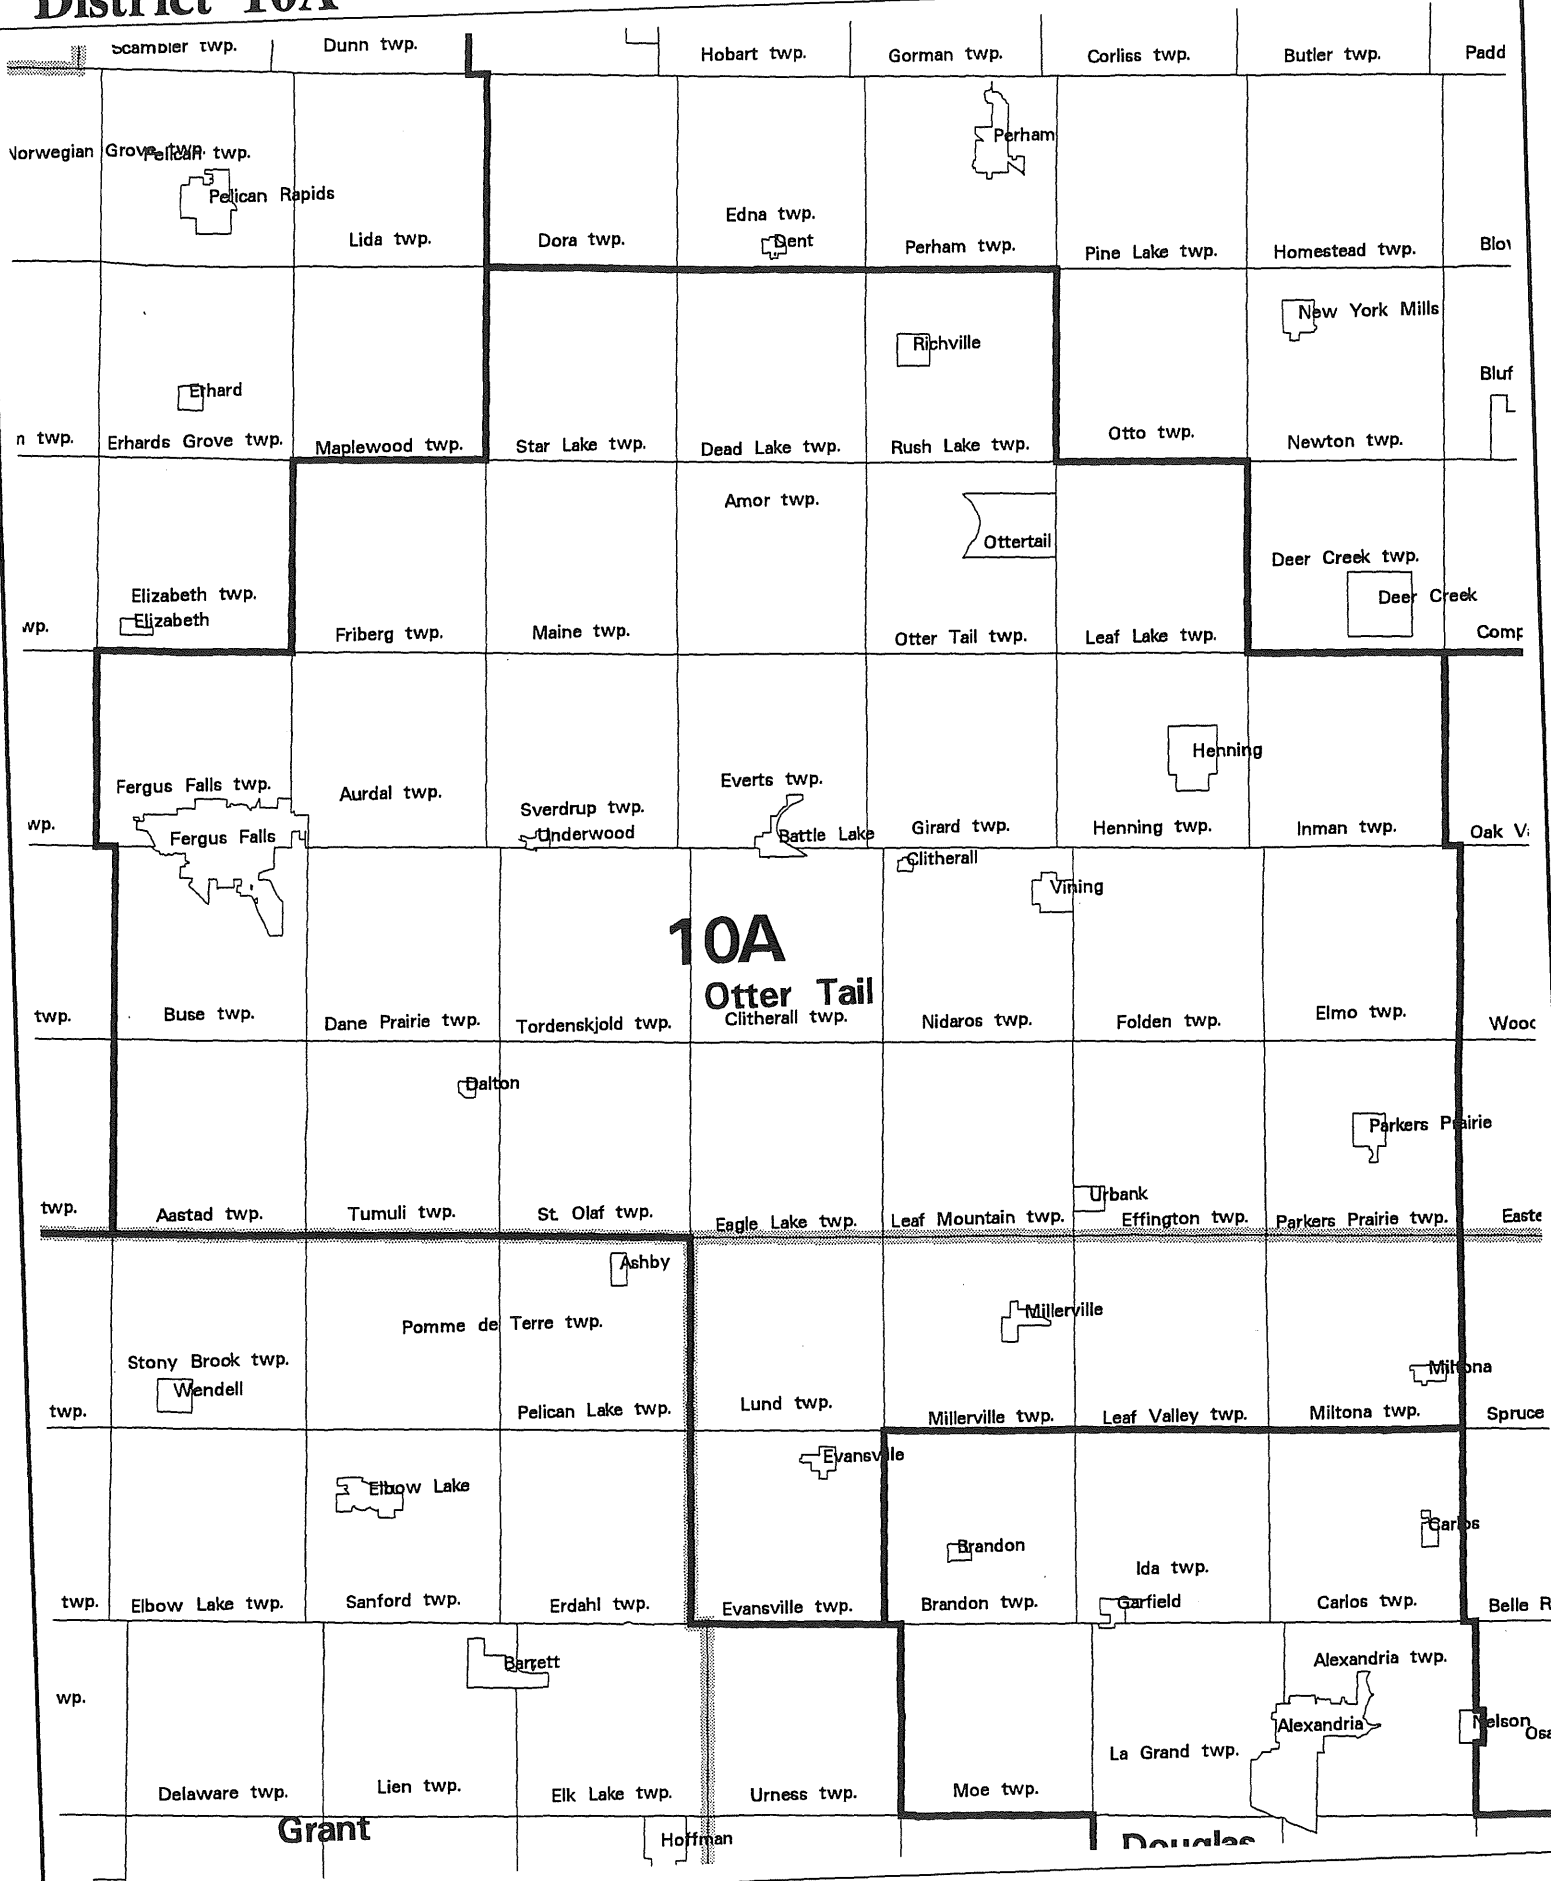

District 10A

1994 Legislative Districts

This map shows the legislative districts enacted by Laws 1994, chapter 612 to be coded in Minnesota Statutes 1994 Supplement, sections 2.031 to 2.703.