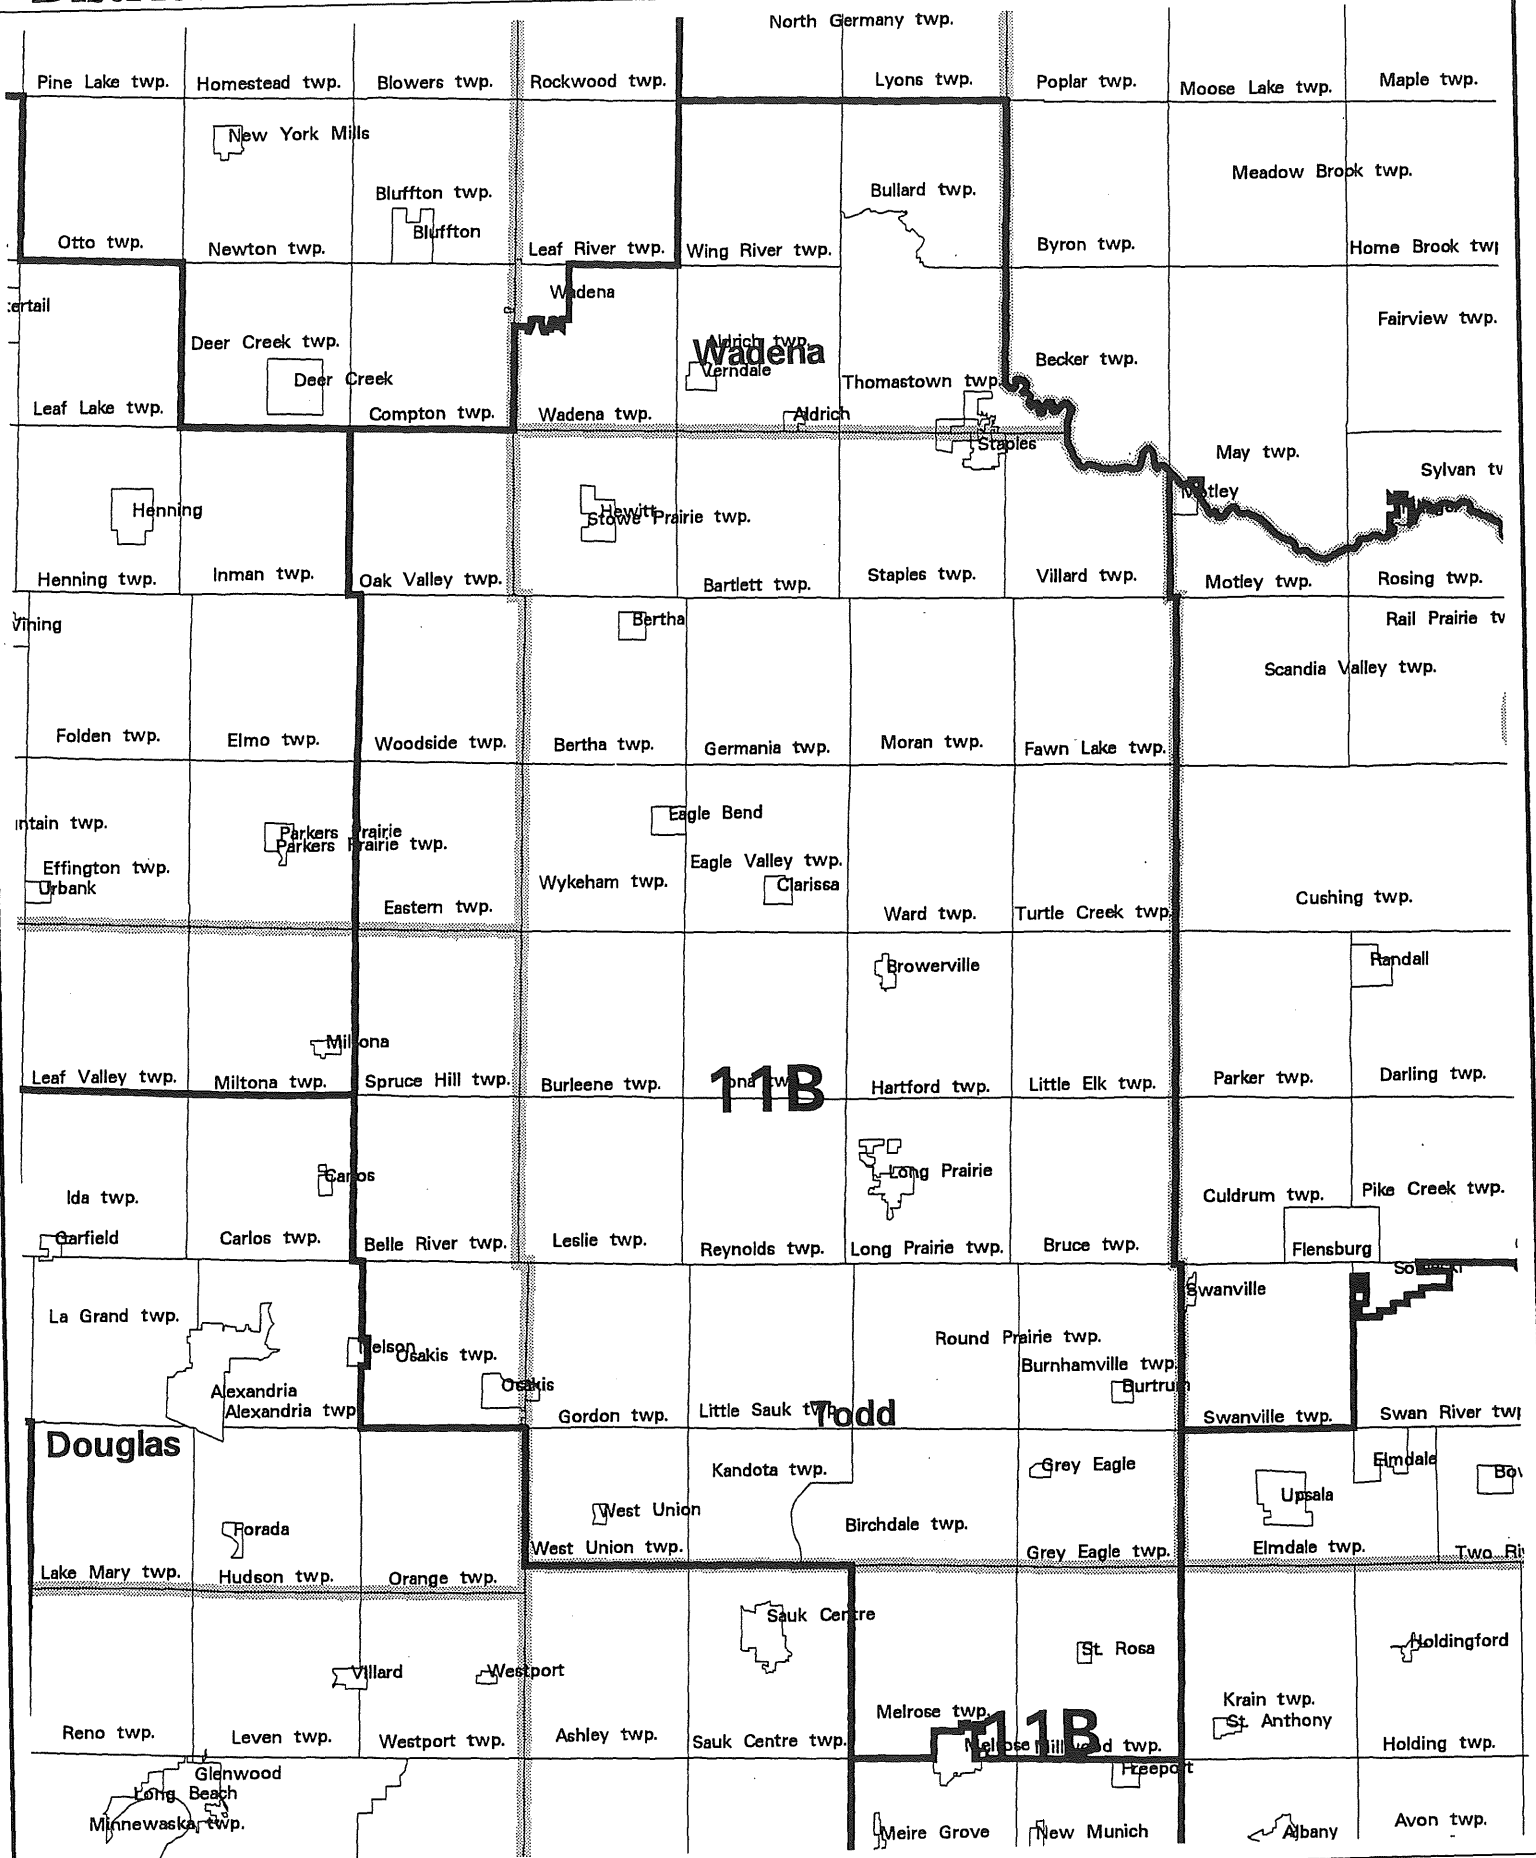

District 11B

1994 Legislative Districts

This map shows the legislative districts enacted by Laws 1994, chapter 612 to be coded in Minnesota Statutes 1994 Supplement, sections 2.031 to 2.703.