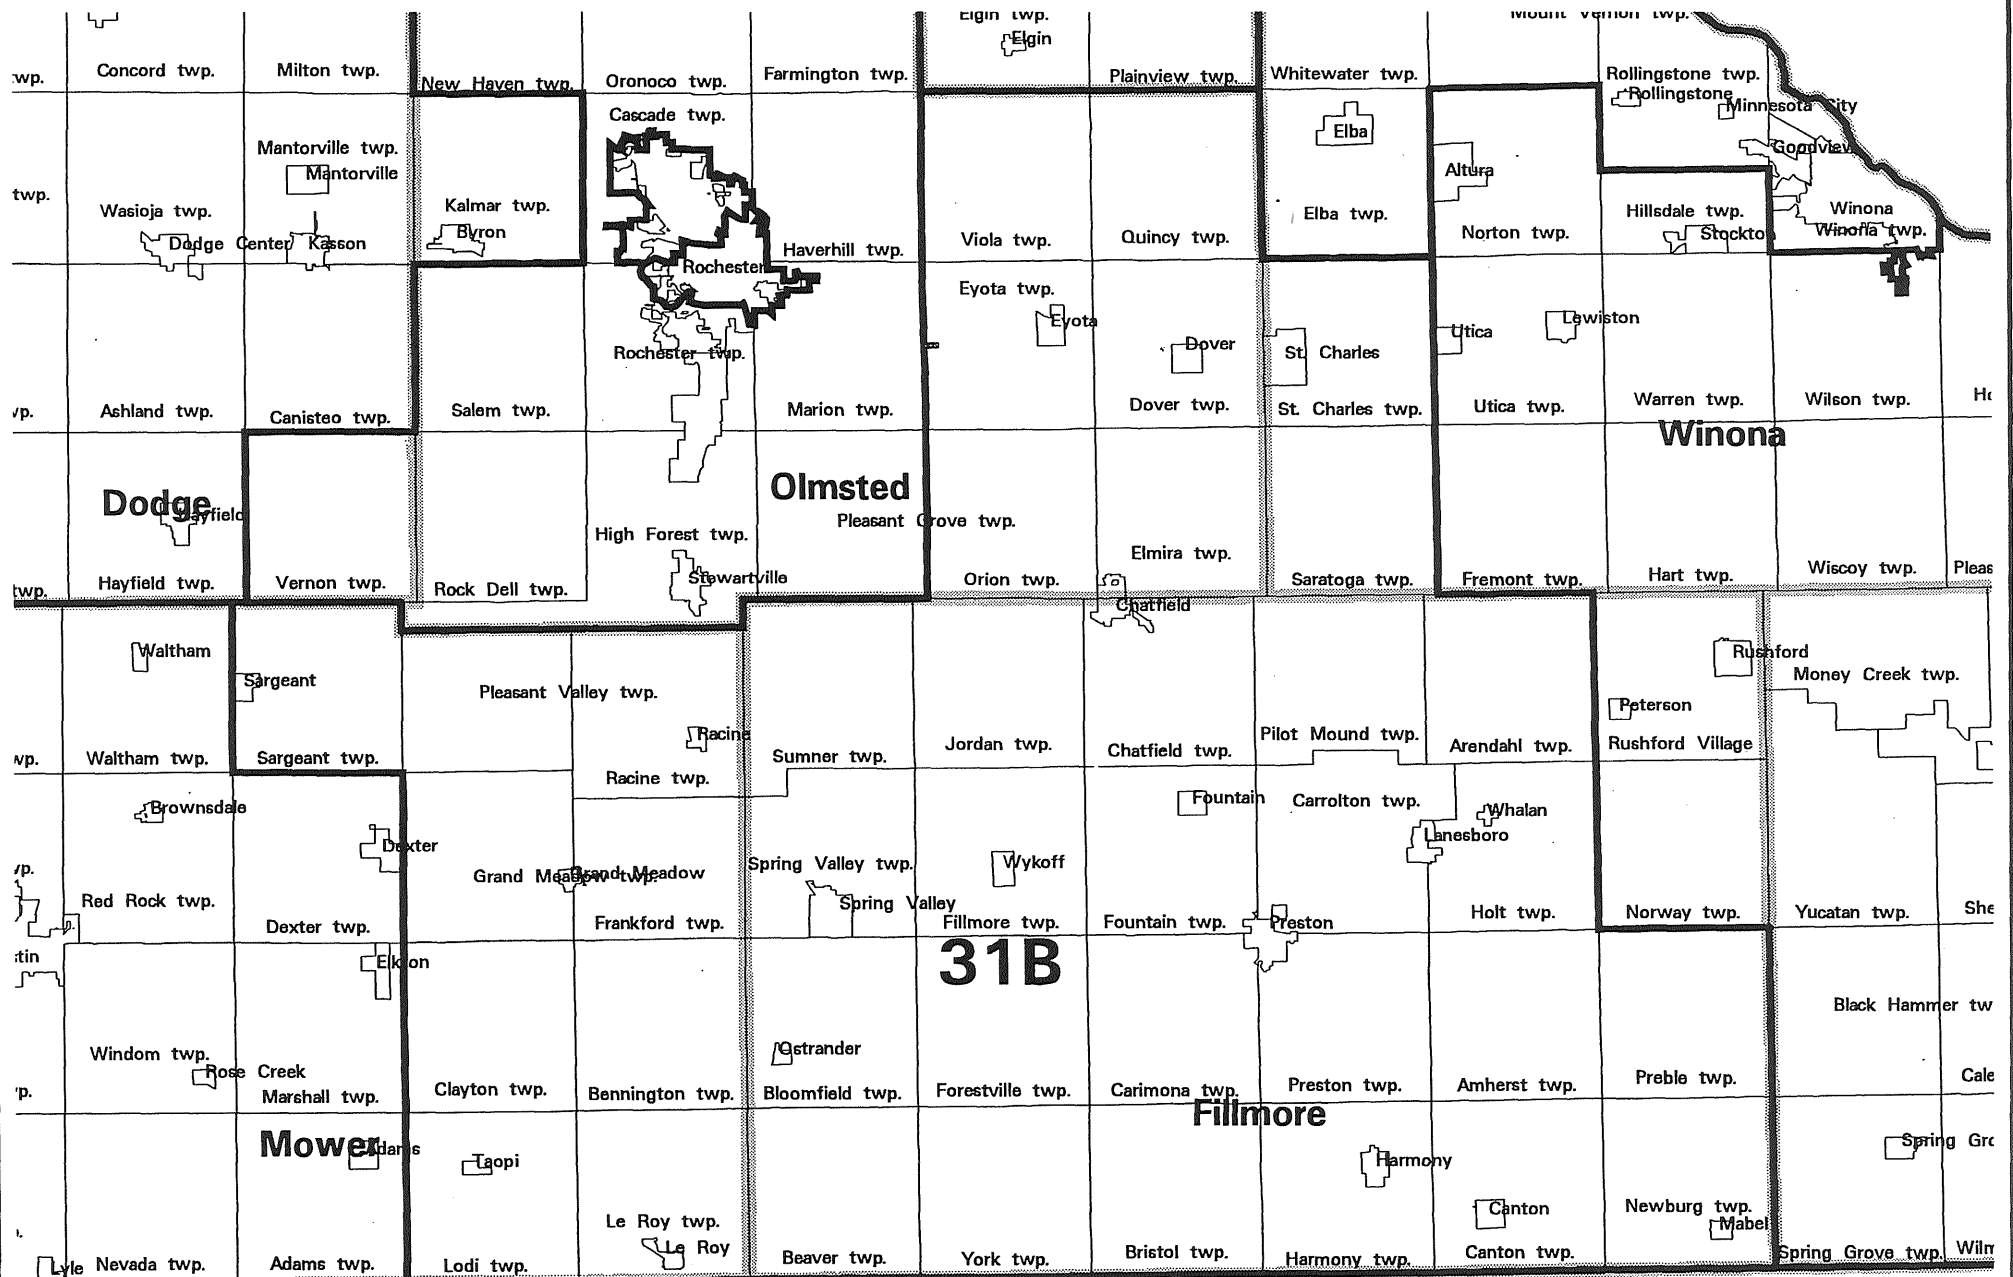

District 31B

1994 Legislative Districts

This map shows the legislative districts enacted by Laws 1994, chapter 612 to be coded in Minnesota Statutes 1994 Supplement, sections 2.031 to 2.703.