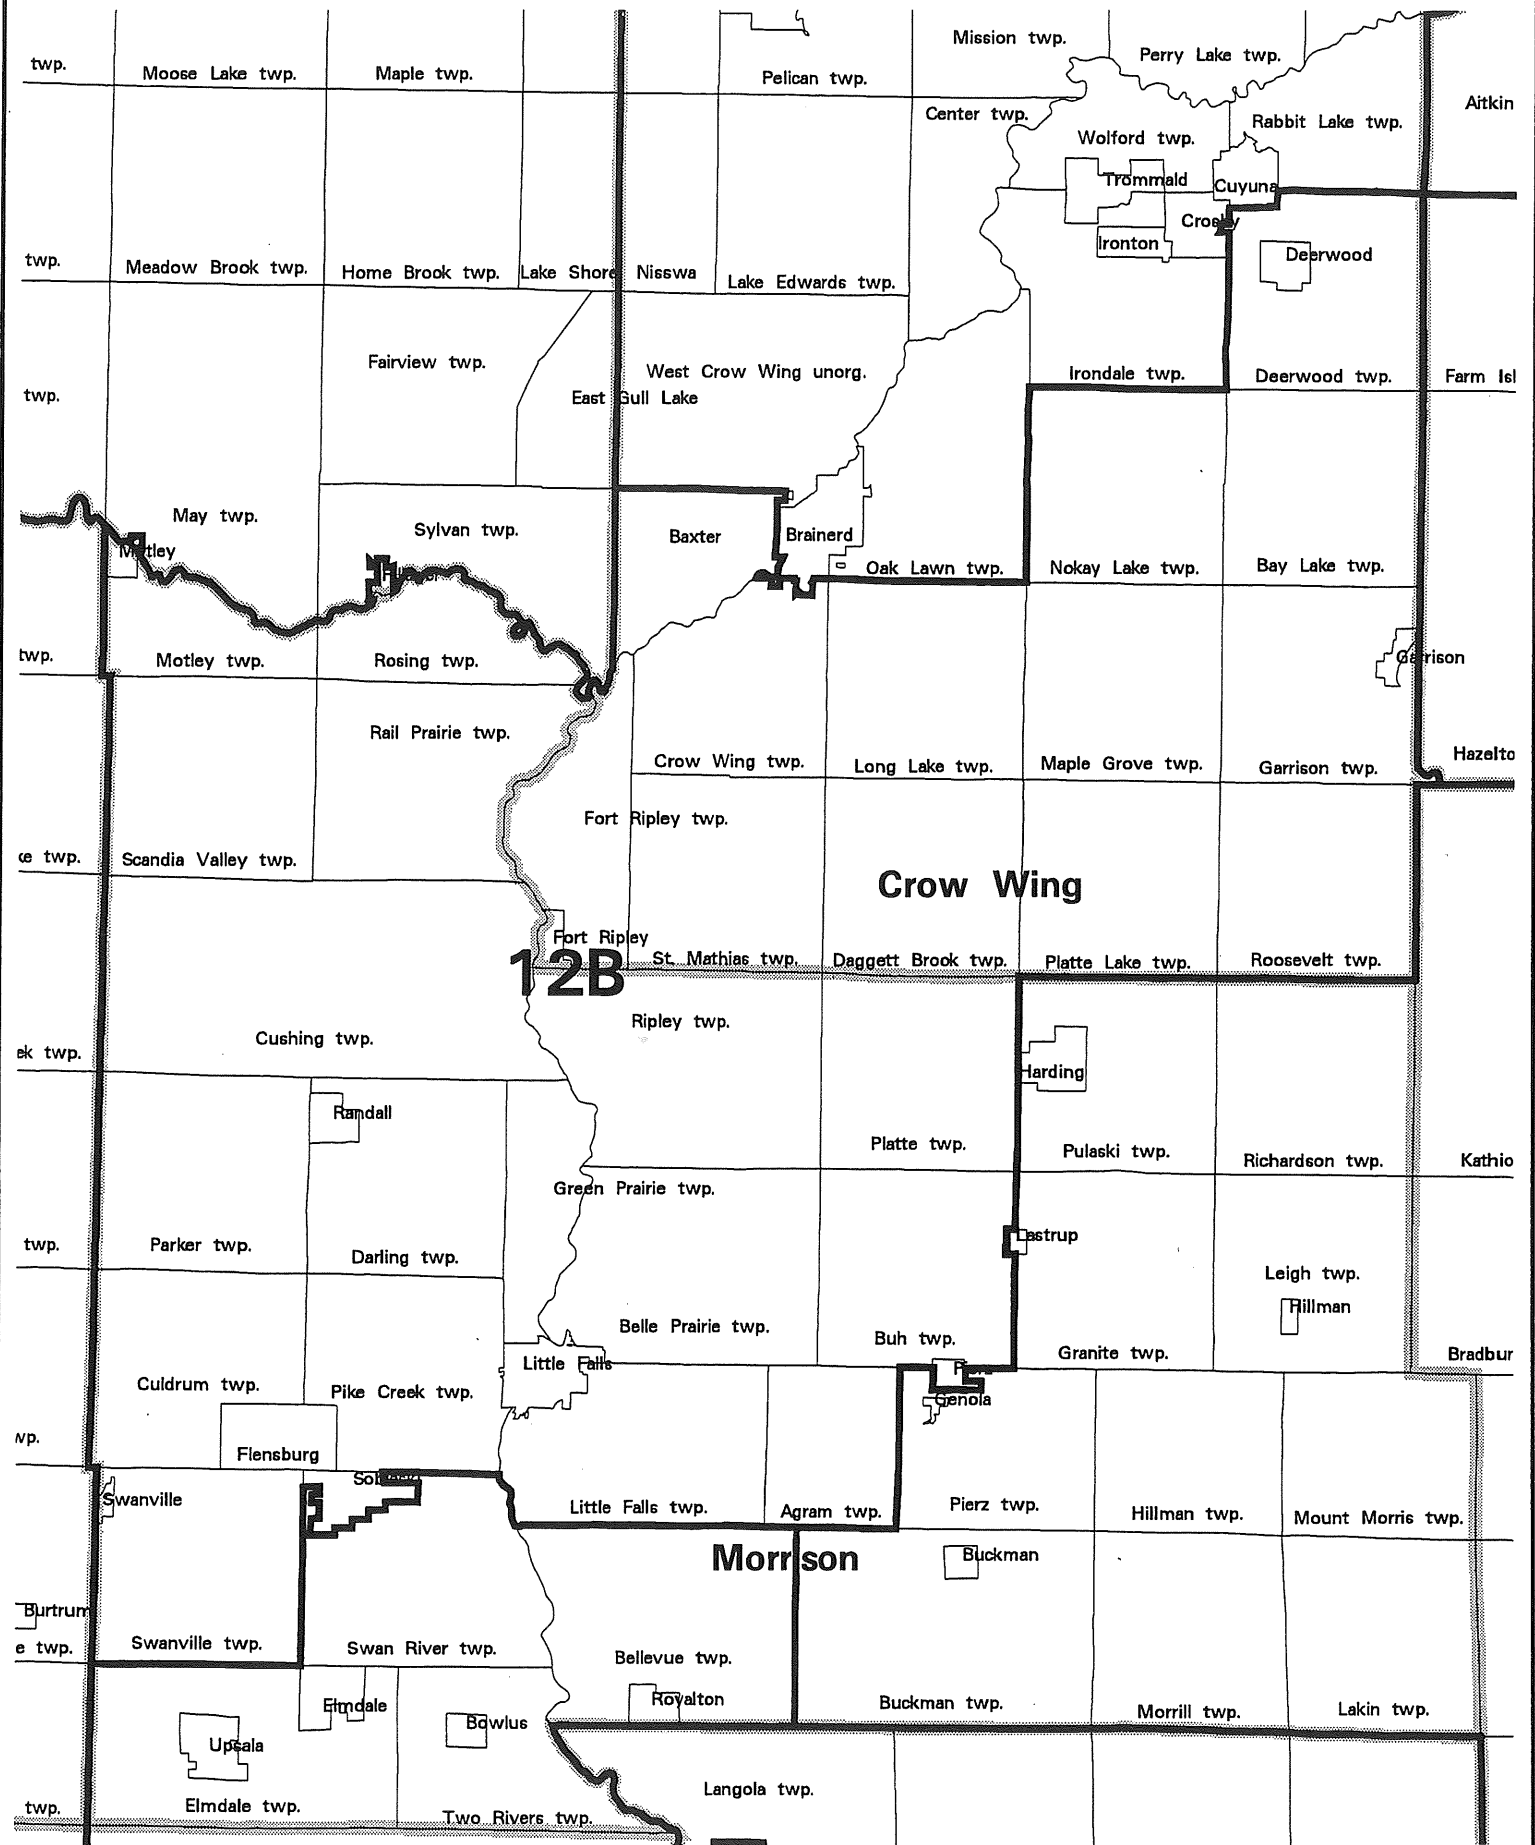

District 12B

1994 Legislative Districts

This map shows the legislative districts enacted by Laws 1994, chapter 612 to be coded in Minnesota Statutes 1994 Supplement, sections 2.031 to 2.703.