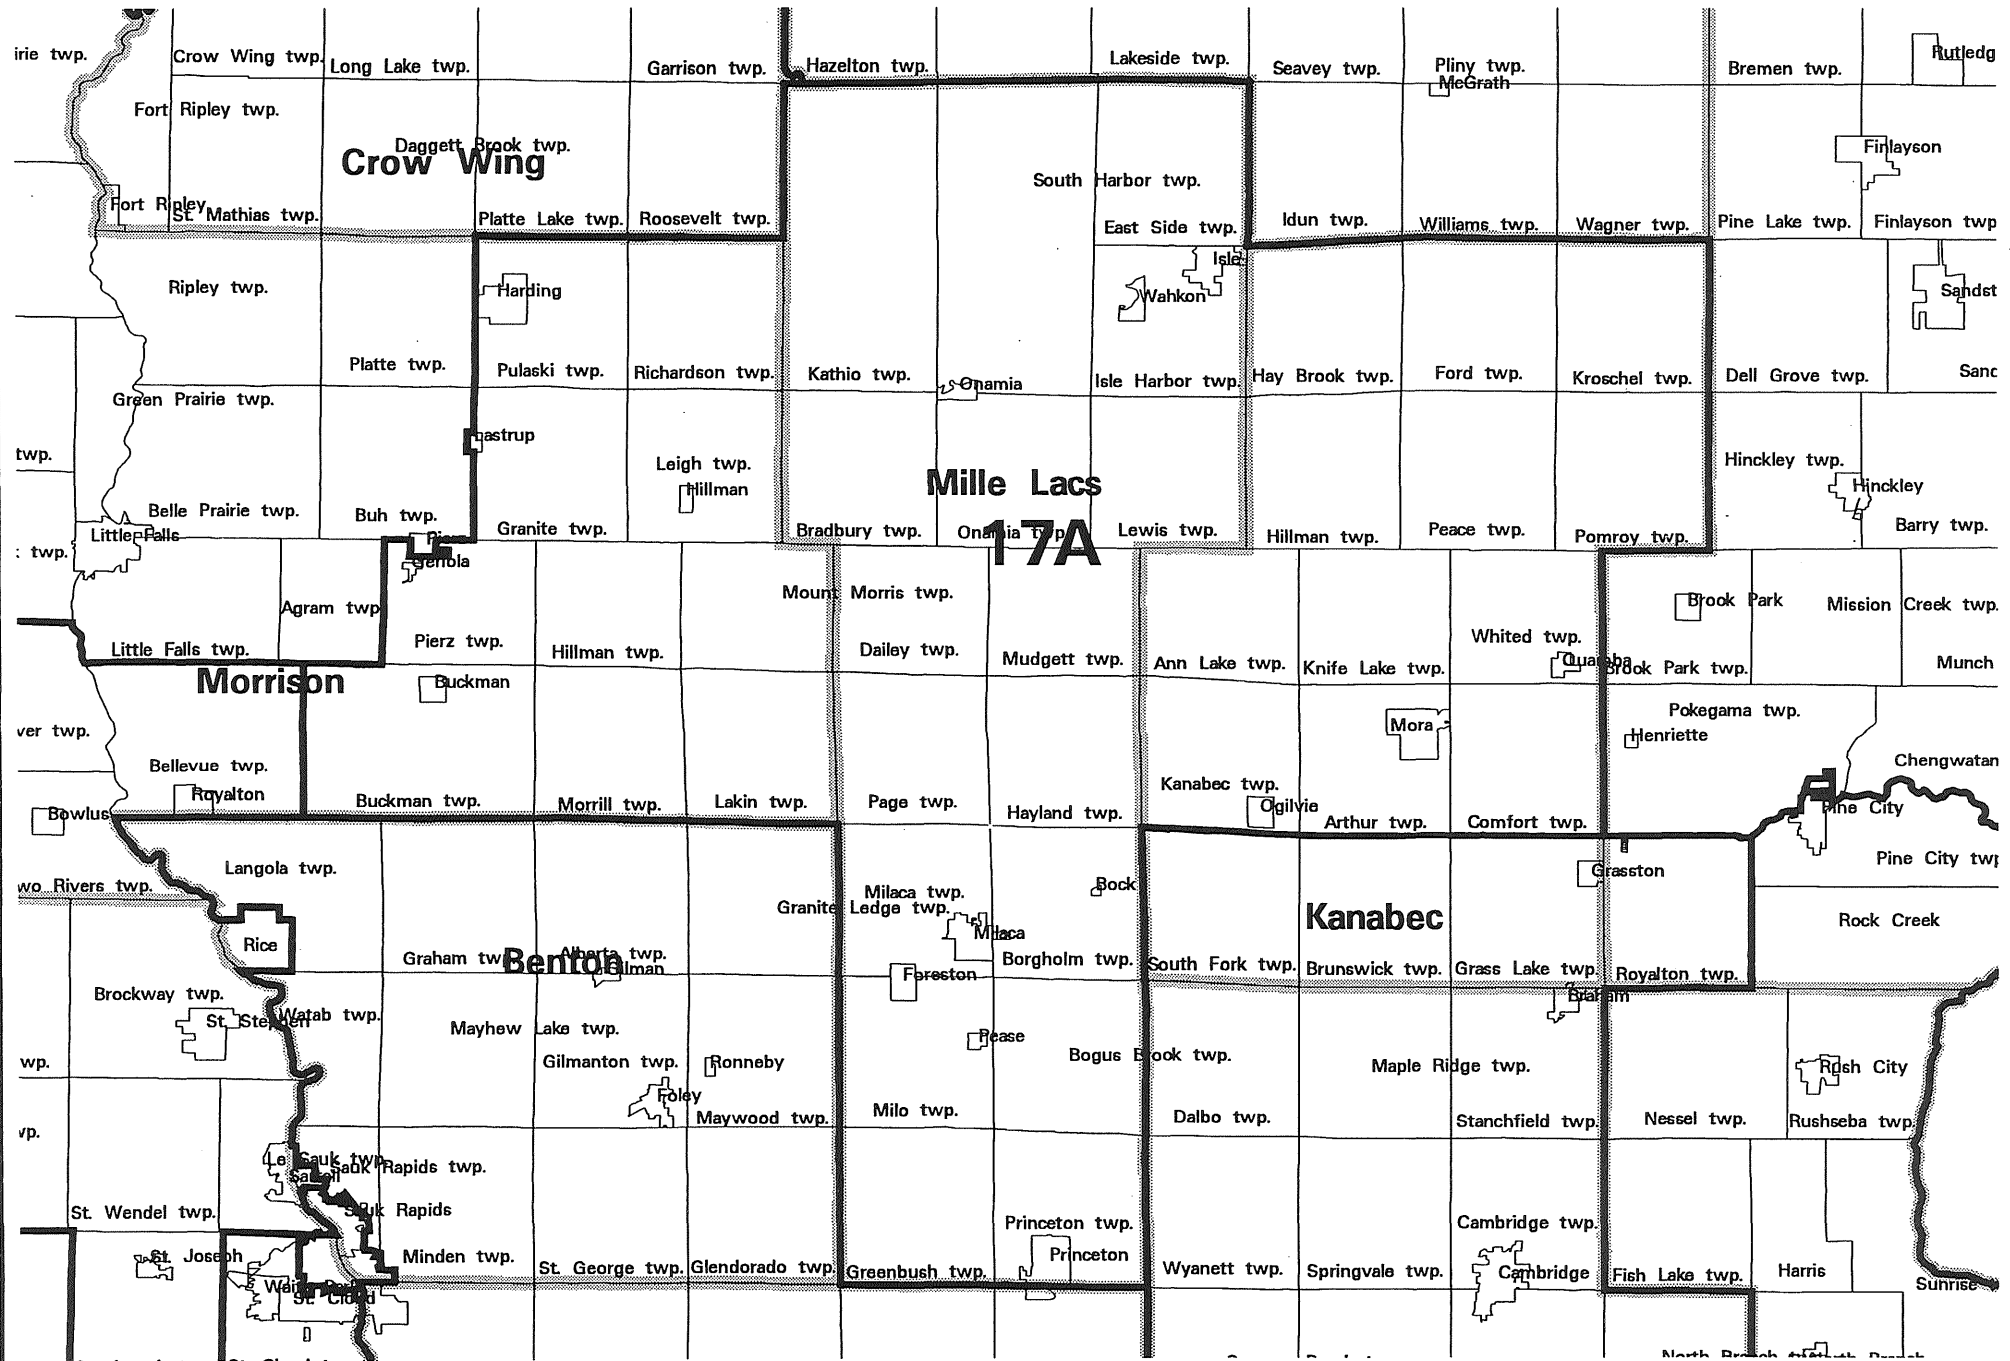

District 17A

1994 Legislative Districts

This map shows the legislative districts enacted by Laws 1994, chapter 612 to be coded in Minnesota Statutes 1994 Supplement, sections 2.031 to 2.703.