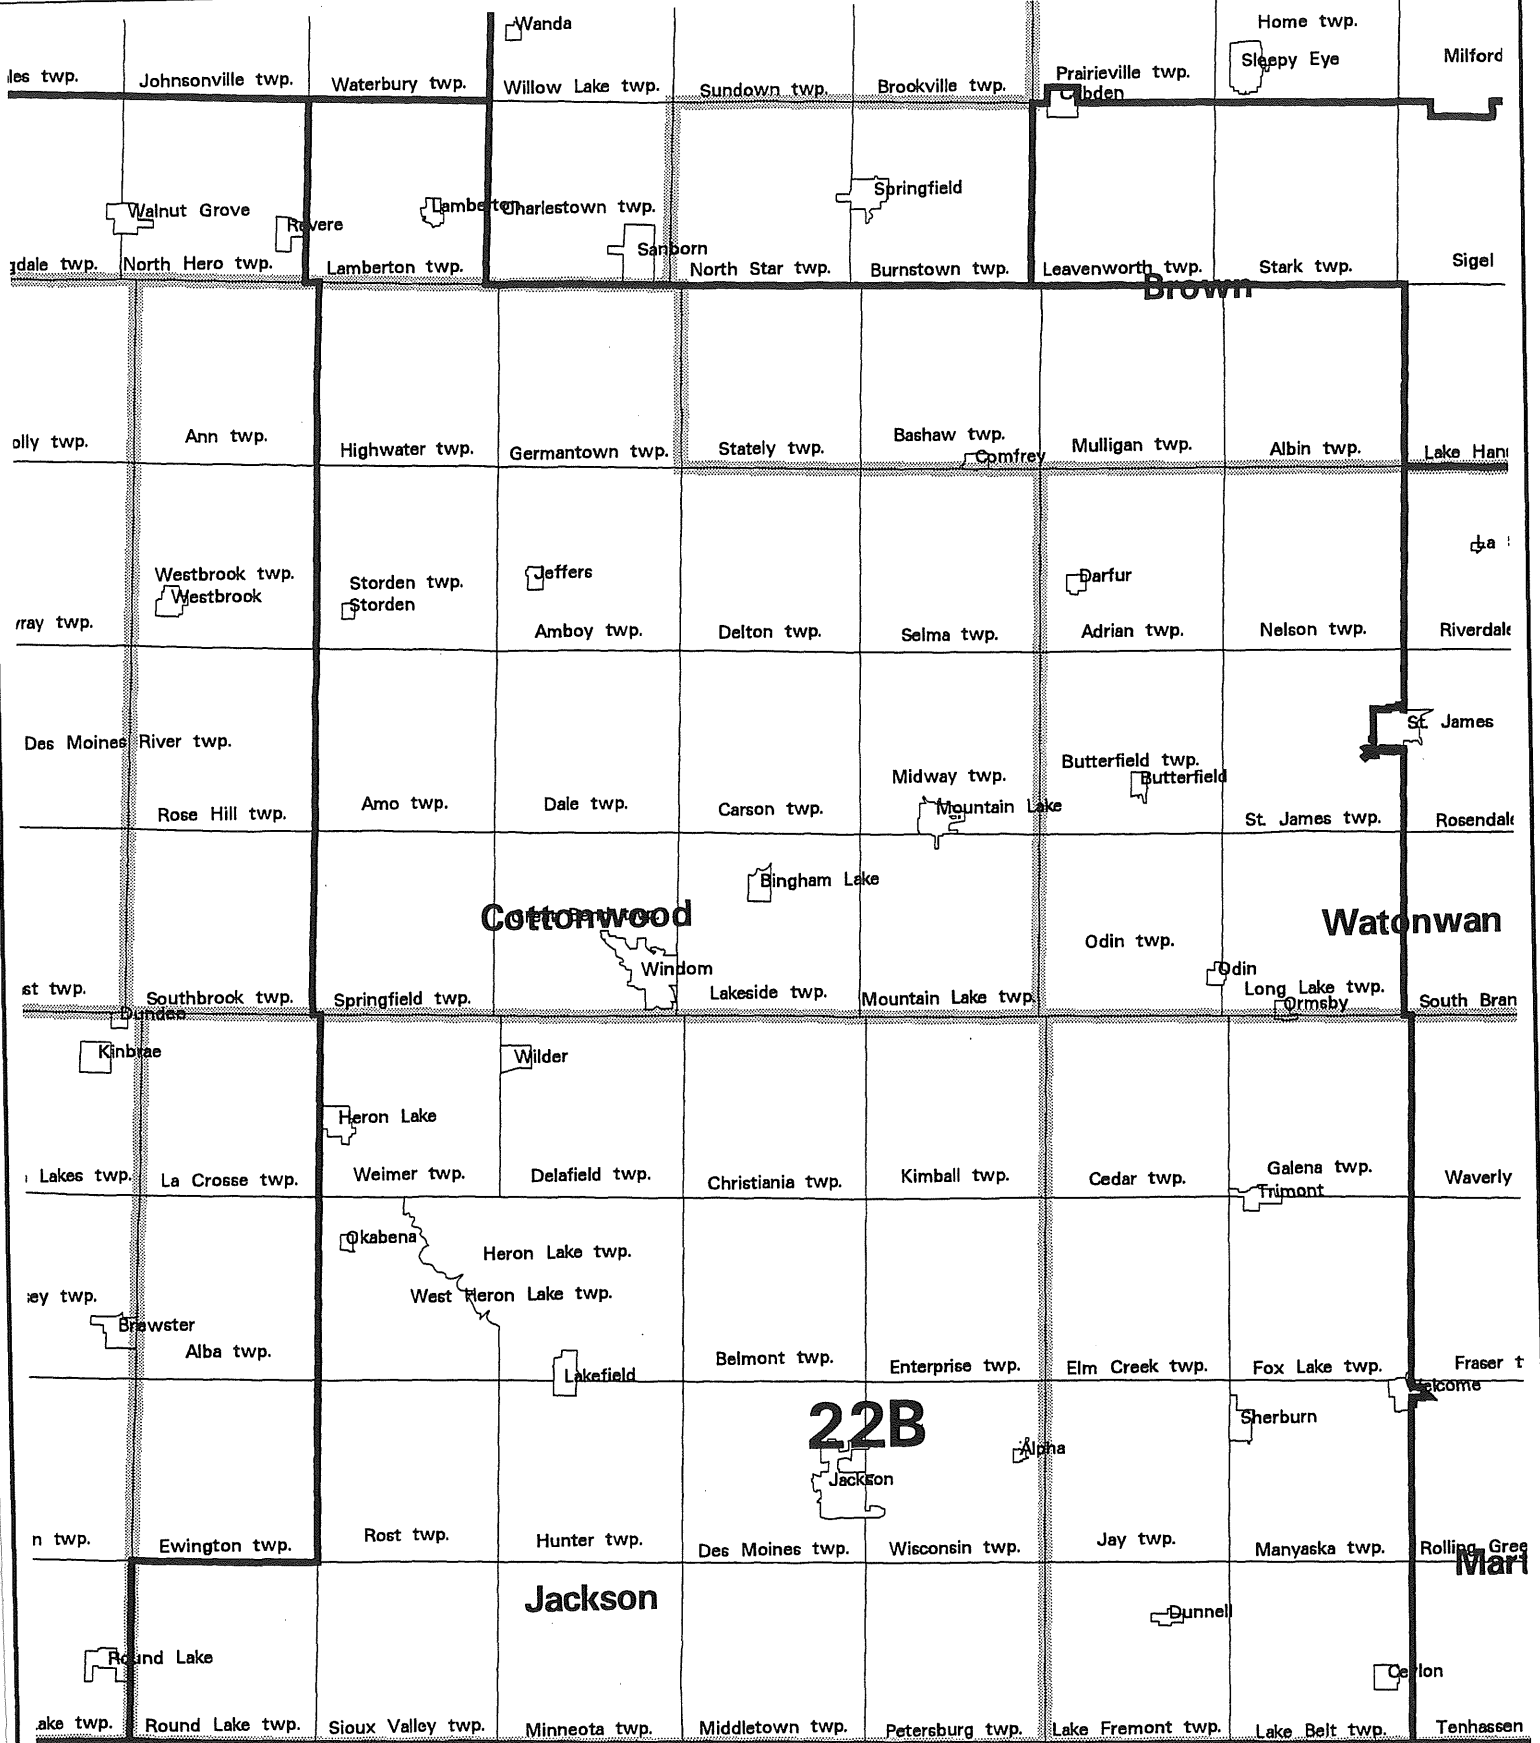

District 22B

1994 Legislative Districts

This map shows the legislative districts enacted by Laws 1994, chapter 612 to be coded in Minnesota Statutes 1994 Supplement, sections 2.031 to 2.703.