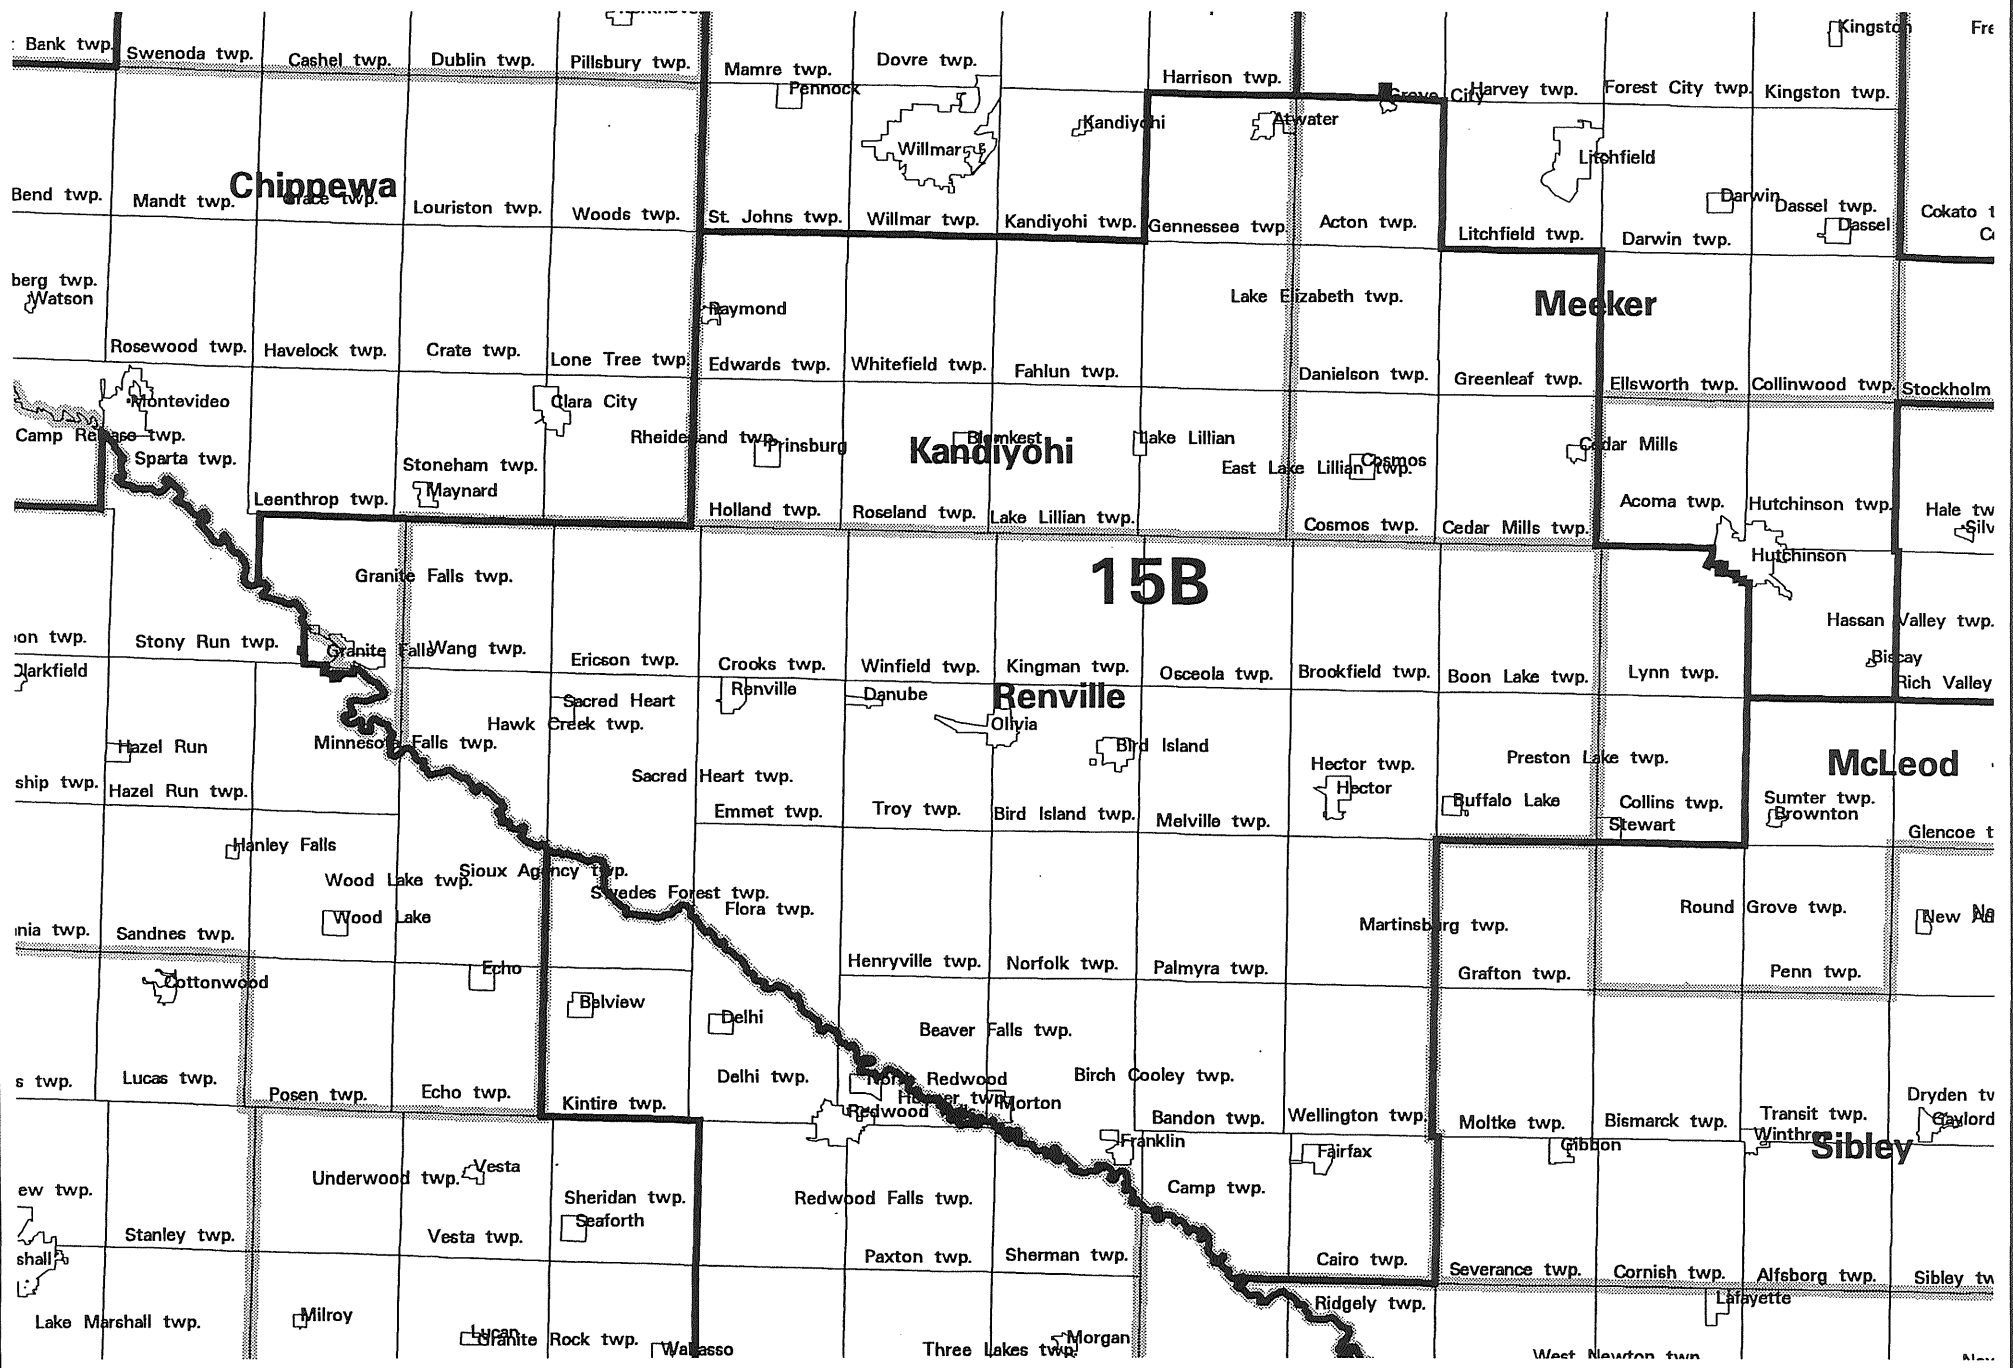

District 15B

1994 Legislative Districts

This map shows the legislative districts enacted by Laws 1994, chapter 612 to be coded in Minnesota Statutes 1994 Supplement, sections 2.031 to 2.703.