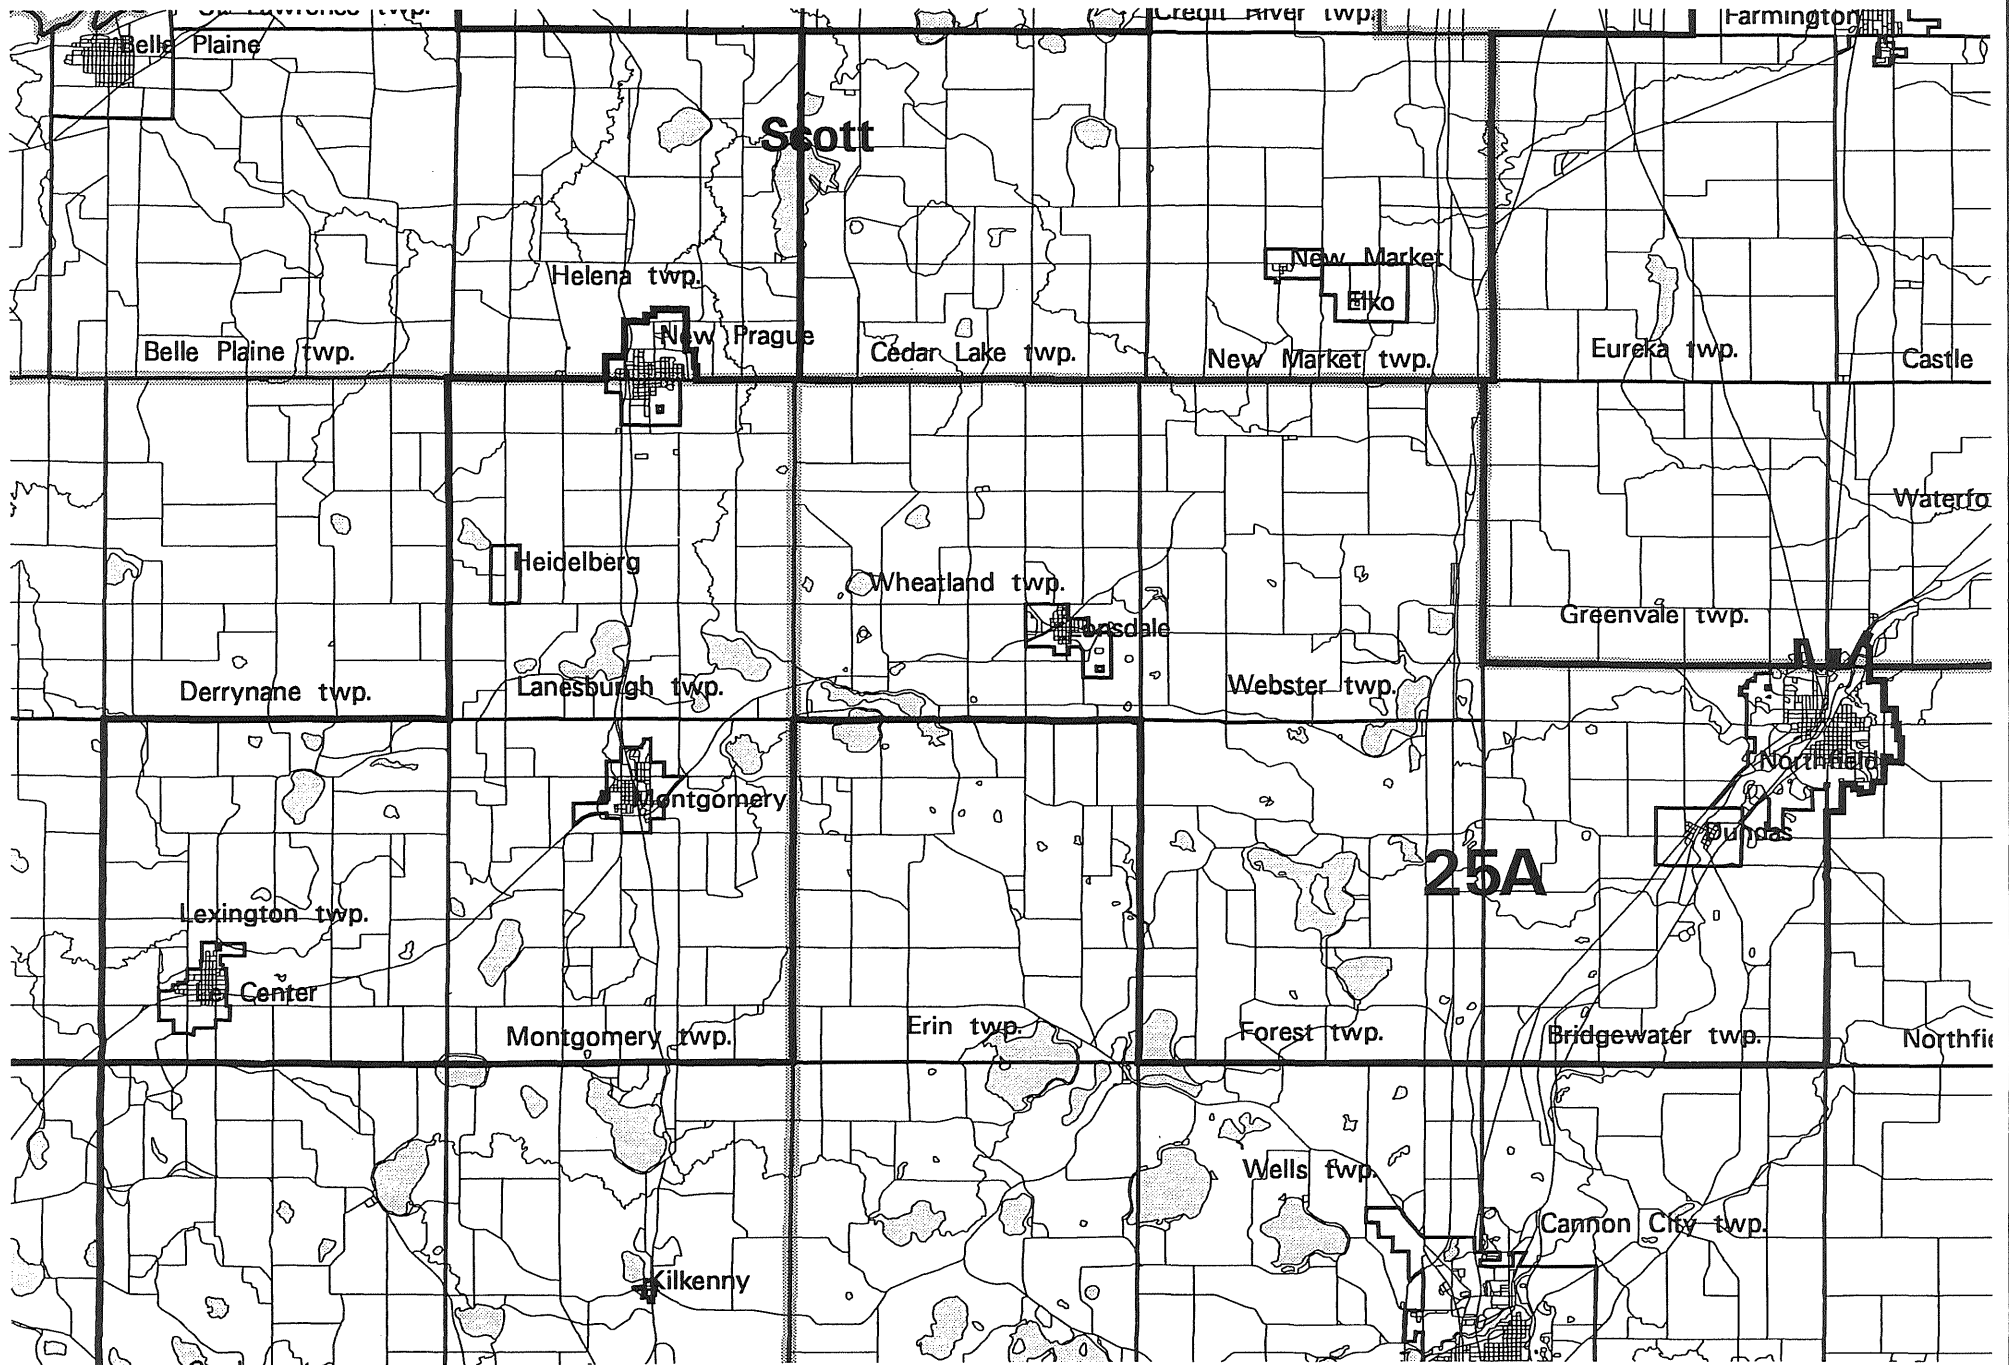

District 25A

1994 Legislative Districts

This map shows the legislative districts enacted by Laws 1994, chapter 612 to be coded in Minnesota Statutes 1994 Supplement, sections 2.031 to 2.703.