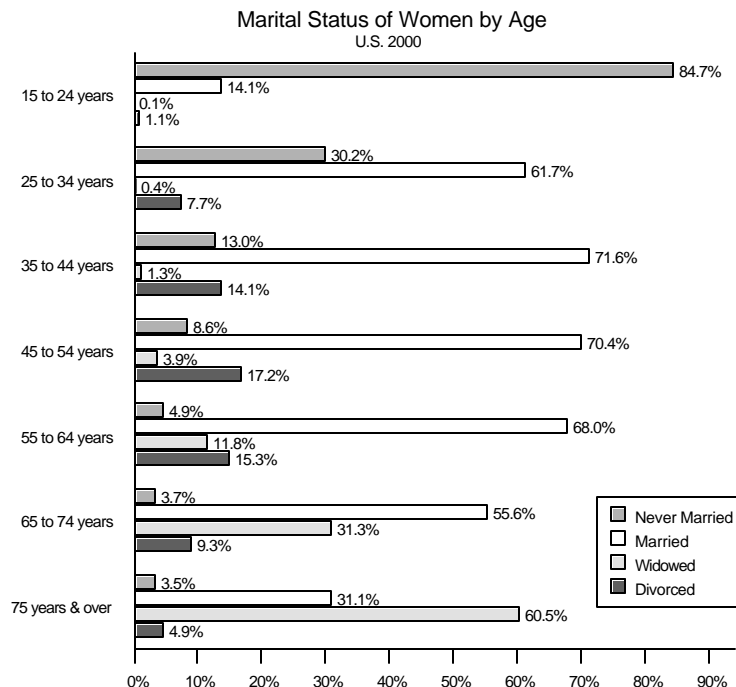

Fact Sheet

MARITAL STATUS OF U.S. WOMEN

Marital Status of Women

The proportion of U.S. women age 15 years and over who are married, single (never married), widowed or divorced has varied over the decades.

- The highest levels of married and the lowest levels of never married women occurred in 1950 and 1960.
- Divorce has become more widespread. Ten percent (10.2%) of women were divorced in 2000, compared to less than 2 percent (1.7%) in 1940.
- Larger proportions of women were widowed than men. In 2000, the percent of women who were widowed was 4 times higher than the percent of men who were widowed (10.0% vs. 2.5%).

Median Age of First Marriage by Sex

U.S. women have a lower median age at first marriage than men.

- Median age of first marriage decreased significantly after 1940 and was lowest in 1950 and 1960.
- Since 1960, median age of first marriage has increased for both sexes. In 2000, the age was 25.1 years for women and 26.8 years for men.

Marital Status of Women by Age

The marital status of U.S. women varies widely by age.

- In 2000, 84.7 percent of women age 15 to 24 years were never married. In comparison, 13.0 percent of women age 35 to 44 years were never married. The percentage of women who were never married decreases as age increases and remains relatively constant for those age 55 years and over.
- In 2000, the proportion of women who were married was highest for women age 35 to 44 years. Similar proportions of women age 45 to 54 years and age 55 to 64 years were married. In 2000, approximately 7 in 10 women age 35 to 64 years were married.
- In 2000, over 3 in 10 women age 65 to 74 years and 6 in 10 women age 75 years and over were widowed. The proportion of women who were widowed increased significantly after age 45 to 54 years.
- In 2000, 17.2 percent of women age 45 to 54 years were divorced, the highest proportion of divorced women in all age groups.