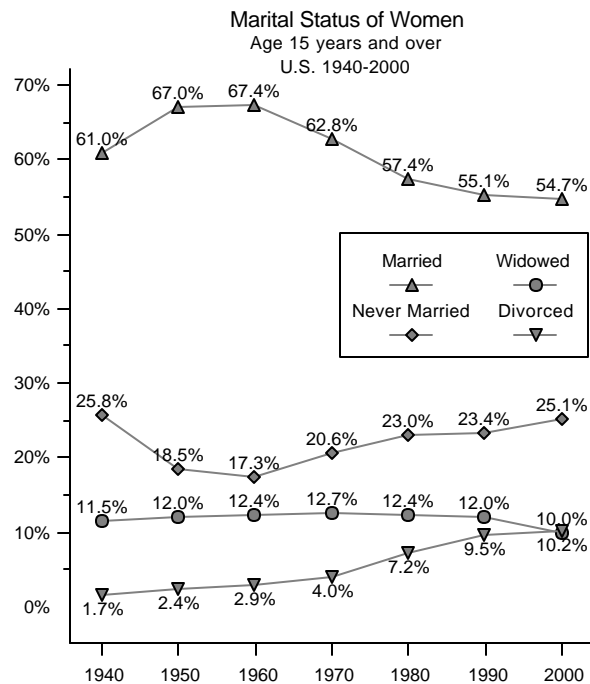

Fact Sheet

MARITAL STATUS OF U.S. WOMEN

Marital Status of Women

The proportion of U.S. women age 15 years and over who are married, single (never married), widowed or divorced has varied over the decades.

- The highest levels of married and the lowest levels of never married women occurred in 1950 and 1960.
- Divorce has become more widespread. Ten percent (10.2%) of women were divorced in 2000, compared to less than 2 percent (1.7%) in 1940.
- Larger proportions of women were widowed than men. In 2000, the percent of women who were widowed was 4 times higher than the percent of men who were widowed (10.0% vs. 2.5%).

Median Age of First Marriage by Sex

U.S. women have a lower median age at first marriage than men.

- Median age of first marriage decreased significantly after 1940 and was lowest in 1950 and 1960.
- Since 1960, median age of first marriage has increased for both sexes. In 2000, the age was 25.1 years for women and 26.8 years for men.

Marital Status of Women by Age

The marital status of U.S. women varies widely by age.

- In 2000, 84.7 percent of women age 15 to 24 years were never married. In comparison, 13.0 percent of women age 35 to 44 years were never married. The percentage of women who were never married decreases as age increases and remains relatively constant for those age 55 years and over.
- In 2000, the proportion of women who were married was highest for women age 35 to 44 years. Similar proportions of women age 45 to 54 years and age 55 to 64 years were married. In 2000, approximately 7 in 10 women age 35 to 64 years were married.
- In 2000, over 3 in 10 women age 65 to 74 years and 6 in 10 women age 75 years and over were widowed. The proportion of women who were widowed increased significantly after age 45 to 54 years.
- In 2000, 17.2 percent of women age 45 to 54 years were divorced, the highest proportion of divorced women in all age groups.