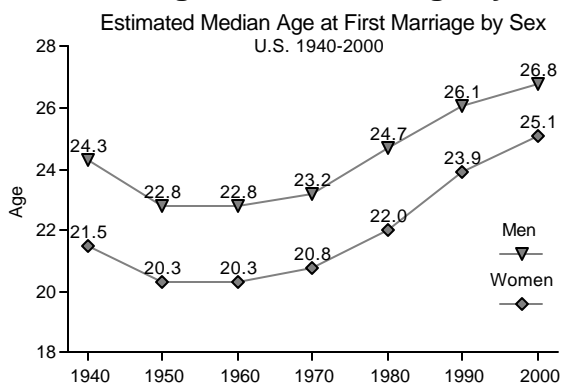

Fact Sheet

MARITAL STATUS OF U.S. WOMEN

Marital Status of Women

The proportion of U.S. women age 15 years and over who are married, single (never married), widowed or divorced has varied over the decades.

- The highest levels of married and the lowest levels of never married women occurred in 1950 and 1960.
- Divorce has become more widespread. Ten percent (10.2%) of women were divorced in 2000, compared to less than 2 percent (1.7%) in 1940.
- Larger proportions of women were widowed than men. In 2000, the percent of women who were widowed was 4 times higher than the percent of men who were widowed (10.0% vs. 2.5%).

Median Age of First Marriage by Sex

U.S. women have a lower median age at first marriage than men.

- Median age of first marriage decreased significantly after 1940 and was lowest in 1950 and 1960.
- Since 1960, median age of first marriage has increased for both sexes. In 2000, the age was 25.1 years for women and 26.8 years for men.

Marital Status of Women by Age

The marital status of U.S. women varies widely by age.

- In 2000, 84.7 percent of women age 15 to 24 years were never married. In comparison, 13.0 percent of women age 35 to 44 years were never married. The percentage of women who were never married decreases as age increases and remains relatively constant for those age 55 years and over.
- In 2000, the proportion of women who were married was highest for women age 35 to 44 years. Similar proportions of women age 45 to 54 years and age 55 to 64 years were married. In 2000, approximately 7 in 10 women age 35 to 64 years were married.
- In 2000, over 3 in 10 women age 65 to 74 years and 6 in 10 women age 75 years and over were widowed. The proportion of women who were widowed increased significantly after age 45 to 54 years.
- In 2000, 17.2 percent of women age 45 to 54 years were divorced, the highest proportion of divorced women in all age groups.