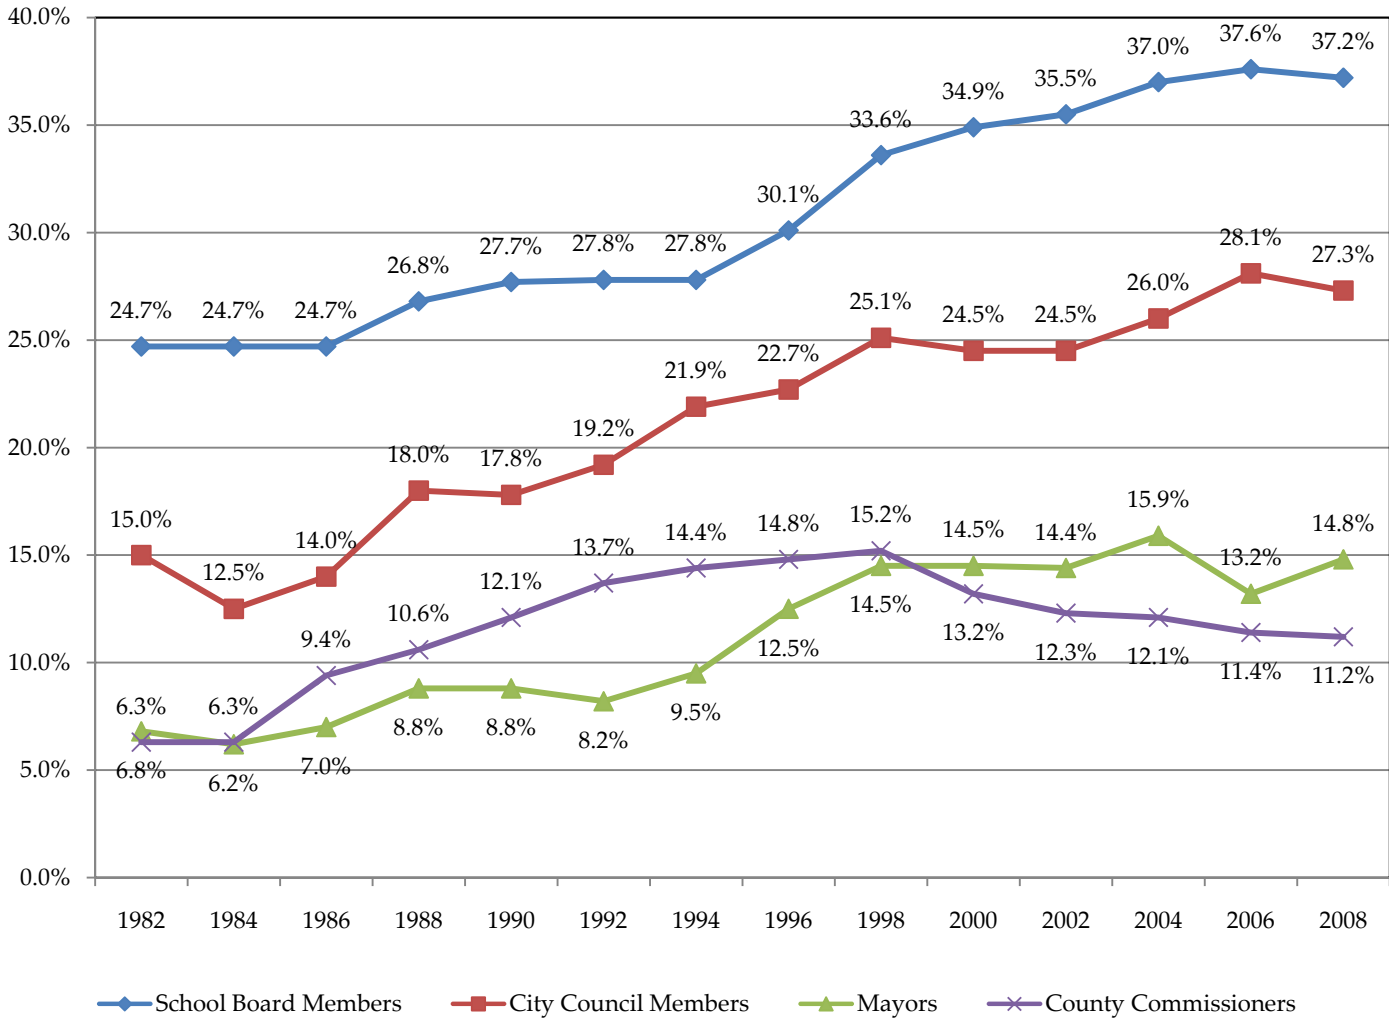

Status Report

Women in Elected Offices of Local Governments in Minnesota, 2009

Percentage of Elected Offices in Minnesota's Local Governments Held by Women
1982 – 2008 General Elections

The number of women elected to serve in Minnesota's local governments has increased since 1982. As a result of the 2008 general election the percentage of women serving as mayors reached an all-time high.

- Of 2,216 public school board members in Minnesota, 824 (37.2%) are women.¹
- Of 3,472 total city council members in Minnesota, 943 (27.3%) are women.²
- Of 853 mayors in Minnesota, 127 (14.9%) are women.²
- Of 447 county commissioners in Minnesota, 50 (11.2%) are women.³