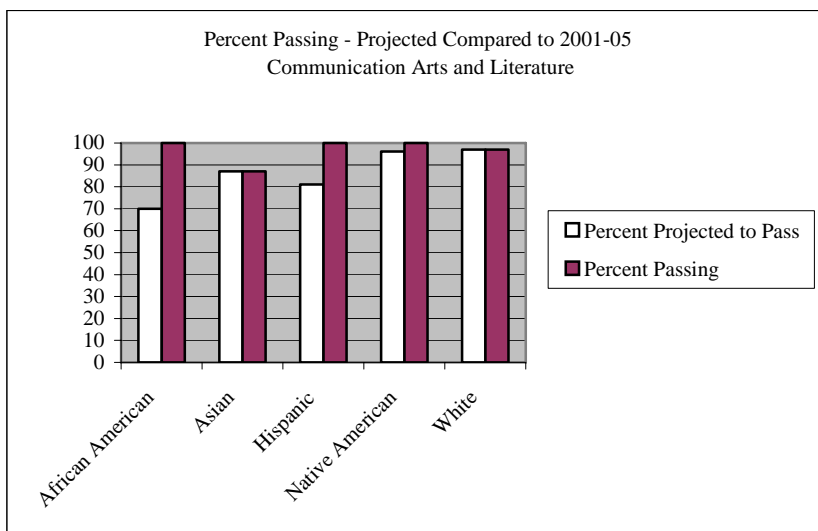

TEST INFORMATION

Test Code	0041	TEST NAME	Communication Arts and Literature: Content Knowledge
SCORE RANGE	100-200		
2001-05 ALL MINNESOTA EXAMINEES			

GENDER COUNT (n=1,005)				ETHNICITY COUNT (n=1,005)						
	Females	Males	X-Missing	African American	Asian	Hispanic	Native American	Other	White	X-Missing
n	744	255	6	5	18	6	2	33	924	17
%	74.03	25.37	.60	.50	1.79	.60	.20	3.28	91.94	1.69

Data reported on old score of 148. New score went into effective 9-06.

SCORE	Median	Mean	Range
Female	178	176	129-200
Male	181	181	145-200
Not Coded	189	186	176-192
African American	168	173	149-194
Asian	171	167	143-200
Hispanic	179	178	160-188
Native American	168	168	158-178
Other	178	175	135-196
White	179	178	129-200
Total Ethnicity	179	178	129-200
X-Missing Code	187	184	153-196

PASS RATE	Number Passing	Number Failing	Percent Passing
Female	719	25	97
Male	253	2	99
Total	972	27	97
Not Coded	6	-	100
African American	5	-	100
Asian	16	2	89
Hispanic	6	-	100
Native American	2	-	100
Other	31	2	94
White	901	23	98
Total Ethnicity	961	27	98
X-Missing Code	17	-	100

ALL STATE USERS	PASSING SCORE
DC	142
NV	150
ND	151
IN	153
SD	154
WV	155
MN, MS, TN	157
AK, ID, MO, WA	158
AR, DE, OR	159
LA, ME, PA, WI	160
CO, NJ, SC	162
HI, MD, NH	164
KS, KY	165
OH	167
GA	168
CT, VA, VT	172