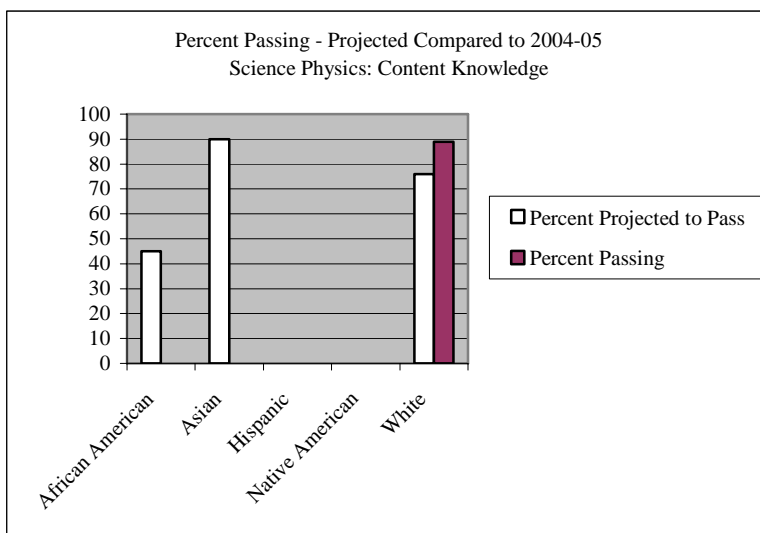

TEST INFORMATION

Test Code	0265	TEST NAME	Science Physics: Content Knowledge
SCORE RANGE	100-200	2004-05 ALL MINNESOTA EXAMINEES	

GENDER COUNT (n=28)				ETHNICITY COUNT (n=28)						
	Females	Males	X-Missing	African American	Asian	Hispanic	Native American	Other	White	X-Missing
n	8	18	2	-	-	-	-	-	27	1
%	28.57	64.29	7.14	-	-	-	-	-	96.43	3.57

SCORE	Median	Mean	Range
Female	144	146	113-175
Male	173	173	138-194
Not Coded	150	150	146-153
African American	-	-	-
Asian	-	-	-
Hispanic	-	-	-
Native American	-	-	-
Other	-	-	-
White	168	164	113-194
Total Ethnicity	168	163	113-194
X-Missing Code	153	153	153-153

PASS RATE	Number Passing	Number Failing	Percent Passing
Female	5	3	63
Male	18	-	100
Total	23	3	88
Not Coded	2	-	100
African American	-	-	-
Asian	-	-	-
Hispanic	-	-	-
Native American	-	-	-
Other	-	-	-
White	24	3	89
Total Ethnicity	24	3	89
X-Missing Code	1	-	100

ALL STATE USERS	PASSING SCORE
WV	126
AK, ID	129
AL, OH	132
SD	133
MN	137
MS	139
PA, WA	140
CT, KS, KY, MO	141
MD	143
TN	144
NH	146
DE, VA	147
IN	149