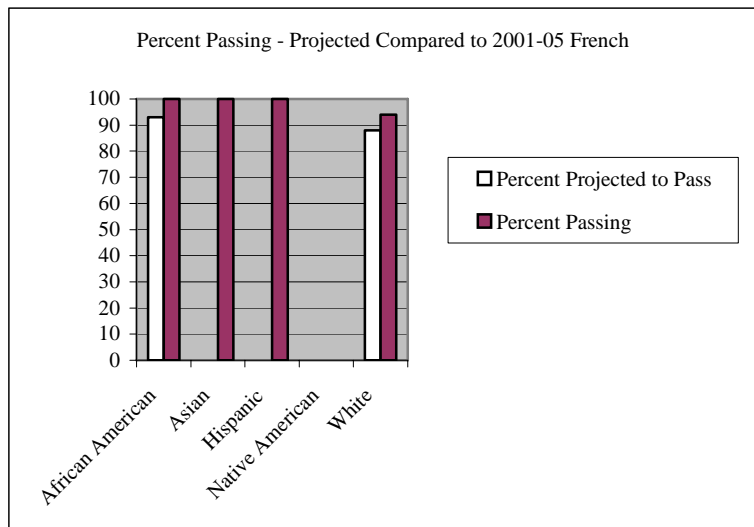

TEST INFORMATION

Test Code	0171	TEST NAME	French: Productive Language Skills
SCORE RANGE	100-200		
2001-05 ALL MINNESOTA EXAMINEES			

GENDER COUNT (n=73)				ETHNICITY COUNT (n=73)						
	Females	Males	X-Missing	African American	Asian	Hispanic	Native American	Other	White	X-Missing
n	64	8	1	2	1	1	-	2	64	3
%	87.67	10.96	1.37	2.74	1.37	1.37	-	2.74	87.67	4.11

SCORE	Median	Mean	Range
Female	178	177	148-200
Male	175	179	162-200
Not Coded	197	197	197-197
African American	179	179	162-196
Asian	169	169	169-169
Hispanic	189	189	189-189
Native American	-	-	-
Other	178	178	163-193
White	177	177	148-200
Total Ethnicity	178	178	148-200
X-Missing Code	182	187	182-197

PASS RATE	Number Passing	Number Failing	Percent Passing
Female	60	4	94
Male	8	-	100
Total	68	4	94
Not Coded	1	-	100
African American	2	-	100
Asian	1	-	100
Hispanic	1	-	100
Native American	-	-	-
Other	2	-	100
White	60	4	94
Total Ethnicity	66	4	94
X-Missing code	3	-	100

ALL STATE USERS	PASSING SCORE
MN	158
OR	160
DE, MS	161
NV	162
HI	164
TN	165
GA, SC	166
AR, KY	167
AK	171
DC	173