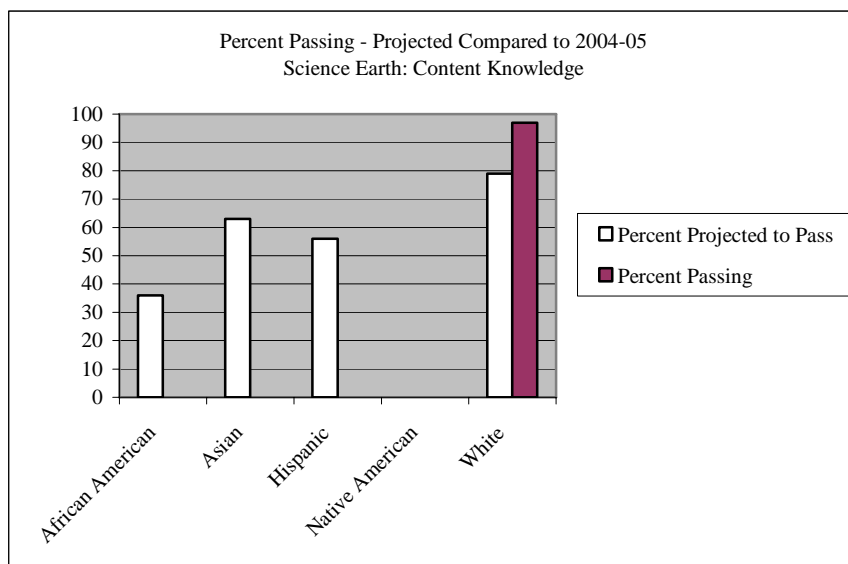

TEST INFORMATION

Test Code	0571	TEST NAME	Science Earth: Content Knowledge
SCORE RANGE	100-200	2004-05 ALL MINNESOTA EXAMINEES	

GENDER COUNT (n=35)				ETHNICITY COUNT (n=35)						
	Females	Males	X-Missing	African American	Asian	Hispanic	Native American	Other	White	X-Missing
n	17	17	1	-	-	-	-	1	33	1
%	48.57	48.57	2.86	-	-	-	-	2.86	94.29	2.86

SCORE	Median	Mean	Range
Female	170	169	144-197
Male	178	179	162-192
Not Coded	169	169	169-169
African American	-	-	-
Asian	-	-	-
Hispanic	-	-	-
Native American	-	-	-
Other	176	176	176-176
White	175	174	144-197
Total Ethnicity	176	174	144-197
X-Missing Code	185	185	185-185

PASS RATE	Number Passing	Number Failing	Percent Passing
Female	16	1	94
Male	17	-	100
Total	33	1	97
Not Coded	1	-	100
African American	-	-	-
Asian	-	-	-
Hispanic	-	-	-
Native American	-	-	-
Other	1	-	100
White	32	1	97
Total Ethnicity	33	1	97
X-Missing Code	1	-	100

ALL STATE USERS	PASSING SCORE
NC	136
AK, ID	144
AR, NJ	145
TN	146
MO	147
NH	148
MN	149
DE, IN, KS, KY, SD, WA	150
OH	151
MD	152
VA	156
CT, PA	157