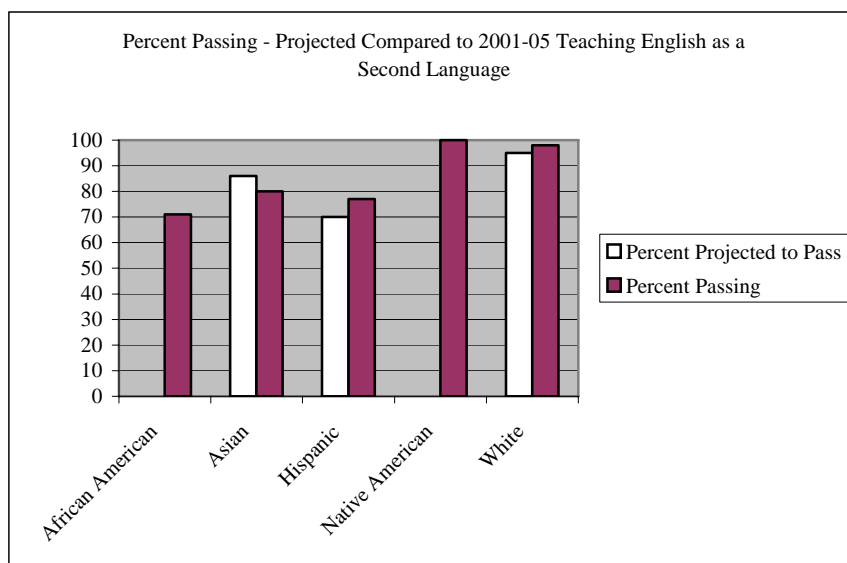

TEST INFORMATION

Test Code	0360	TEST NAME	Teaching English as a Second Language
SCORE RANGE	250-990		
2004-05 ALL MINNESOTA EXAMINEES			

Data reported on old score of 540. New score of 600 went into effective 9-06.

GENDER COUNT (n=642)				ETHNICITY COUNT (n=642)						
	Females	Males	X-Missing	African American	Asian	Hispanic	Native American	Other	White	X-Missing
n	542	94	6	7	46	26	1	15	523	24
	84.42	14.64	.93	1.09	7.17	4.05	.16	2.34	81.46	3.74

SCORE	Median	Mean	Range
Female	730	714	370-990
Male	700	691	380-890
Not Coded	820	807	650-990
African American	600	586	380-780
Asian	600	624	370-830
Hispanic	585	605	410-850
Native American	680	680	680-680
Other	735	715	520-850
White	740	725	400-990
Total Ethnicity	730	711	370-990
Missing Code	740	740	600-870

PASS RATE	Number Passing	Number Failing	Percent Passing
Female	521	21	96
Male	86	8	91
Total	607	29	95
Not Coded	6	-	100
African American	5	2	71
Asian	37	9	80
Hispanic	20	6	77
Native American	1	-	100
Other	15	-	100
White	511	12	98
Total Ethnicity	589	29	95
X-Missing Code	24	-	100

ALL STATE USERS	PASSING SCORE
OH	420
KS, KY	500
HI	510
DC, NC, OR	520
TN, WI	530
ME	540
MD	570
ID, WA	580
MN	600