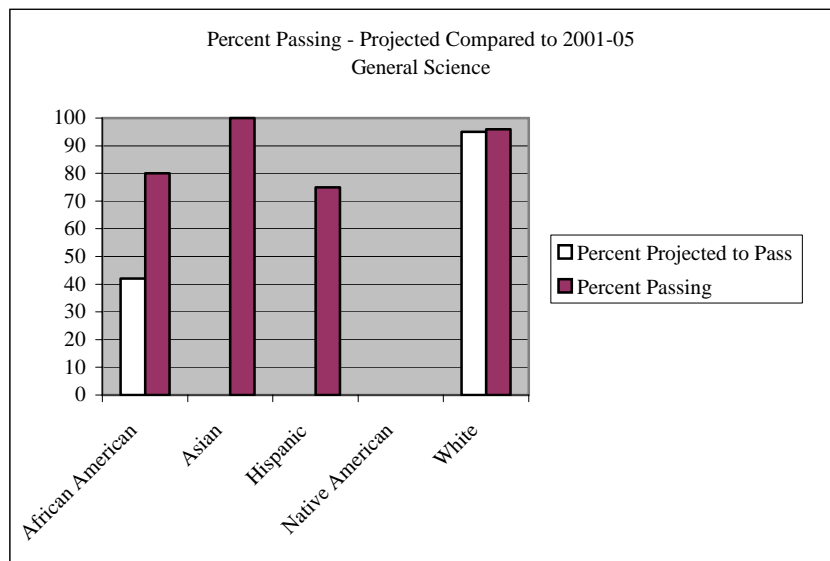

Test was required for one year. Discontinued and replaced with the new Middle Level Science Test.

TEST INFORMATION			
Test Code	0435	TEST NAME	General Science: Content Knowledge
SCORE RANGE	100-200		
2001-05 ALL MINNESOTA EXAMINEES			

GENDER COUNT (n=568)				ETHNICITY COUNT (n=568)						
	Females	Males	X-Missing	African American	Asian	Hispanic	Native American	Other	White	X-Missing
n	337	231	-	10	8	4	-	8	520	18
%	59.33	40.67	-	1.76	1.41	.70	-	1.41	91.55	3.17

SCORE	Median	Mean	Range
Female	169	168	114-200
Male	178	174	129-200
Not Coded	-	-	-
African American	152	151	114-180
Asian	171	166	139-185
Hispanic	169	166	131-196
Native American	-	-	-
Other	173	164	130-187
White	172	171	129-200
Total Ethnicity	172	171	114-200
X-Missing Code	169	169	131-194

PASS RATE	Number Passing	Number Failing	Percent Passing
Female	321	16	95
Male	224	7	97
Total	545	23	96
Not Coded	-	-	-
African American	8	2	80
Asian	8	-	100
Hispanic	3	1	75
Native American	-	-	-
Other	8	-	100
White	501	19	96
Total Ethnicity	528	22	96
X-Missing Code	17	1	94

ALL STATE USERS	PASSING SCORE
MN	143
GA	145
PA	146
NH	147
AK, ID, OH	149
CO	152
SD, WA	153
MO, WI	154
CT, VT	157