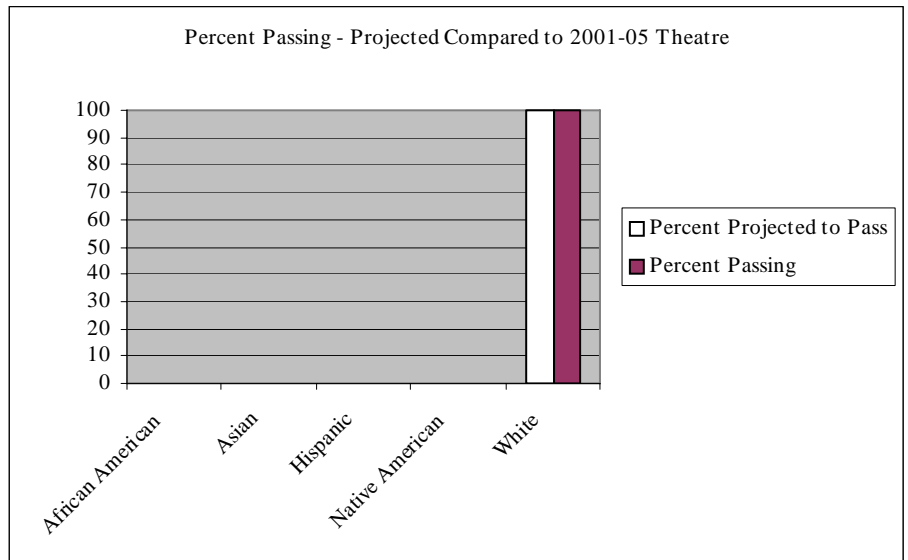

TEST INFORMATION

Test Code	0640	TEST NAME	Theatre Arts
SCORE RANGE	250-990		
2001-05 ALL MINNESOTA EXAMINEES			

GENDER COUNT (n=13)			ETHNICITY COUNT (n=13)							
	Females	Males	X-Missing	African American	Asian	Hispanic	Native American	Other	White	X-Missing
n	8	5	-	-	-	-	-	-	12	1
%	61.54	38.46	-	-	-	-	-	-	92.31	7.69

SCORE	Median	Mean	Range
Female	730	740	660-850
Male	770	772	730-830
Not Coded	-	-	-
African American	-	-	-
Asian	-	-	-
Hispanic	-	-	-
Native American	-	-	-
Other	-	-	-
White	735	751	660-850
Total Ethnicity	740	752	660-850
X-Missing Code	770	770	770-770

PASS RATE	Number Passing	Number Failing	Percent Passing
Female	8	-	100
Male	5	-	100
Total	13	-	100
Not Coded	-	-	-
African American	-	-	-
Asian	-	-	-
Hispanic	-	-	-
Native American	-	-	-
Other	-	-	-
White	12	-	100
Total Ethnicity	12	-	100
X-Missing Code	1	-	100

ALL STATE USERS	PASSING SCORE
ID	540
AK, MD, MN, WA	560
AR	580
WI	600
TN	610
KY	630