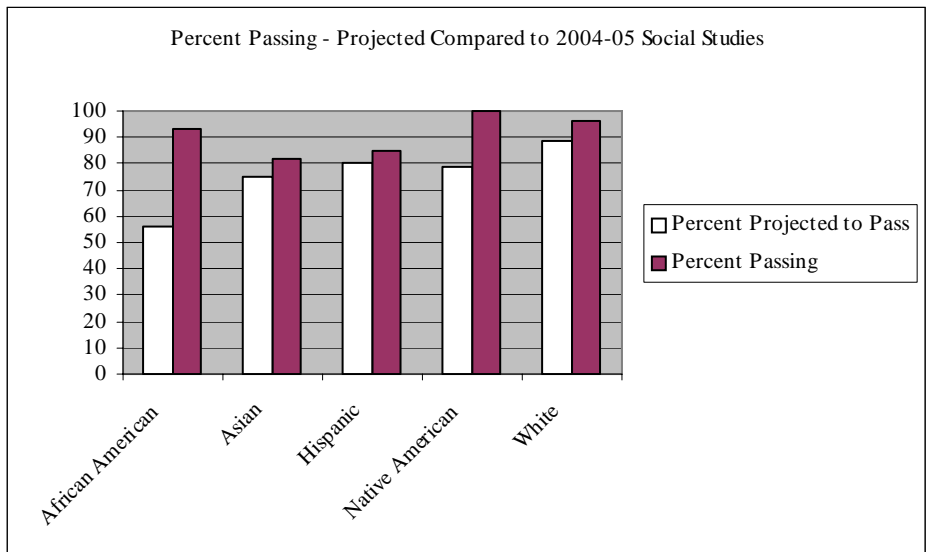

TEST INFORMATION

Test Code	0081	TEST NAME	Social Studies: Content Knowledge
SCORE RANGE	100-200		
2004-05 ALL MINNESOTA EXAMINEES			

Data reported on old score of 145. New score of 146 went into effective 9-06.

GENDER COUNT (n=1,531)				ETHNICITY COUNT (n=1,531)						
	Females	Males	X-Missing	African American	Asian	Hispanic	Native American	Other	White	X-Missing
n	699	826	6	14	22	20	7	56	1,377	35
%	45.66	53.95	.39	.91	1.44	1.31	.46	3.66	89.94	2.29

SCORE	Median	Mean	Range
Female	163	163	119-200
Male	169	169	125-200
Not Coded	177	171	145-185
African American	162	163	142-185
Asian	162	159	119-191
Hispanic	156	159	130-190
Native American	158	159	147-177
Other	174	173	142-200
White	166	166	125-200
Total Ethnicity	166	166	119-200
X-Missing Code	171	170	138-199

PASS RATE	Number Passing	Number Failing	Percent Passing
Female	660	39	94
Male	799	27	97
Total	1,459	66	96
Not Coded	6	-	100
African American	13	1	93
Asian	18	4	82
Hispanic	17	3	85
Native American	7	-	100
Other	55	1	98
White	1,321	56	96
Total Ethnicity	1,431	65	96
X-Missing Code	34	1	97

ALL STATE USERS	PASSING SCORE
MS, SD	143
DC	145
MN	146
IN	147
WV	148
LA	149
AK, CO, ID	150
GA	151
MO, NV	152
ND, OR, WI	153
HI, MD	154
AR, NH	155
DE, ME, NJ, OH, PA, WA	157
KS, KY, SC	158
VA	161
CT, VT	162