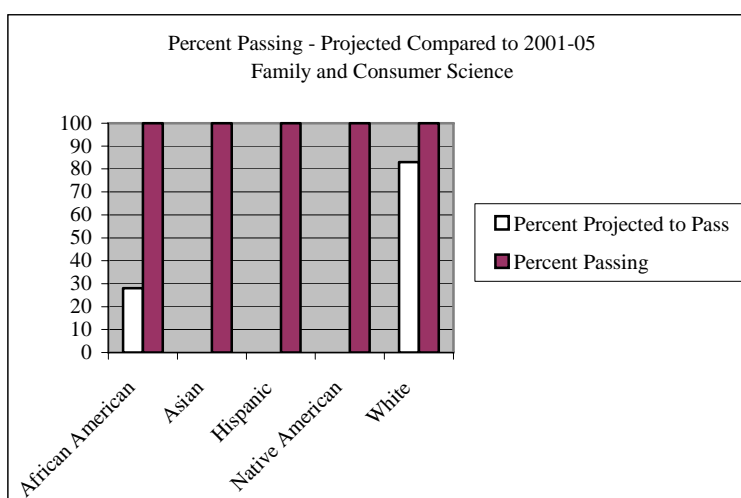

TEST INFORMATION

Test Code	0120	TEST NAME	Family & Consumer Science
SCORE RANGE	250-990		
2001-05 ALL MINNESOTA EXAMINEES			

GENDER COUNT (n=81)				ETHNICITY COUNT (n=81)						
	Females	Males	X-Missing	African American	Asian	Hispanic	Native American	Other	White	X-Missing
n	81	-	-	4	1	2	1	1	70	2
%	100	-	-	4.94	1.23	2.47	1.23	1.23	86.42	2.47

SCORE	Median	Mean	Range
Female	660	651	550-730
Male	-	-	-
Not Coded	-	-	-
African American	625	635	580-710
Asian	680	680	680-680
Hispanic	605	605	600-610
Native American	660	660	660-660
Other	620	620	620-620
White	660	654	550-730
Total Ethnicity	660	651	550-730
X-Missing Code	650	650	600-700

PASS RATE	Number Passing	Number Failing	Percent Passing
Female	81	-	100
Male	-	-	-
Total	81	-	100
Not Coded	-	-	-
African American	4	-	100
Asian	1	-	100
Hispanic	2	-	100
Native American	1	-	100
Other	1	-	100
White	70	-	100
Total Ethnicity	79	-	100
X-Missing Code	2	-	100

ALL STATE USERS	PASSING SCORE
SD	440
WA	500
LA	510
WV	530
IN, NC, OH, SC	540
GA, MN, NJ, VA	550
AR, HI, MS	560
ME	570
ID, TN	580
MD, WI	590
KS, KY, MO, PA	600
NV	610
CT, OR	630