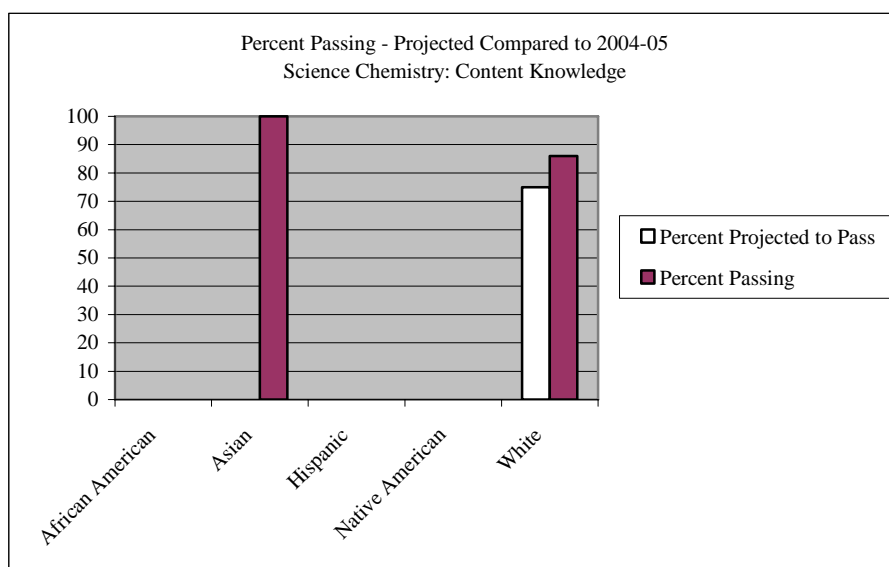

TEST INFORMATION

Test Code	0245	TEST NAME	Science Chemistry: Content Knowledge
SCORE RANGE	100-200	2004-05 ALL MINNESOTA EXAMINEES	

GENDER COUNT (n=54)				ETHNICITY COUNT (n=54)						
	Females	Males	X-Missing	African American	Asian	Hispanic	Native American	Other	White	X-Missing
n	31	22	1	1	2	-	-	1	49	1
%	57.41	40.74	1.85	1.85	3.70	-	-	1.85	90.74	1.85

SCORE	Median	Mean	Range
Female	172	169	129-194
Male	177	172	129-200
Not Coded	194	194	194-194
African American	129	129	129-129
Asian	176	176	172-179
Hispanic	-	-	-
Native American	-	-	-
Other	191	191	191-191
White	173	170	129-200
Total Ethnicity	174	170	129-200
X-Missing Code	194	194	194-194

PASS RATE	Number Passing	Number Failing	Percent Passing
Female	27	4	87
Male	18	4	82
Total	45	8	85
Not Coded	1	-	100
African American	-	1	-
Asian	2	-	100
Hispanic	-	-	-
Native American	-	-	-
Other	1	-	100
White	42	7	86
Total Ethnicity	45	8	85
X-Missing Code	1	-	100

ALL STATE USERS	PASSING SCORE
SD	135
AK, ID	139
CT, IN, MS, NV	151
KS, KY, MN, MO, OH, TN, WA	152
MD, NH, VA	153
GA, PA	154
WV	157