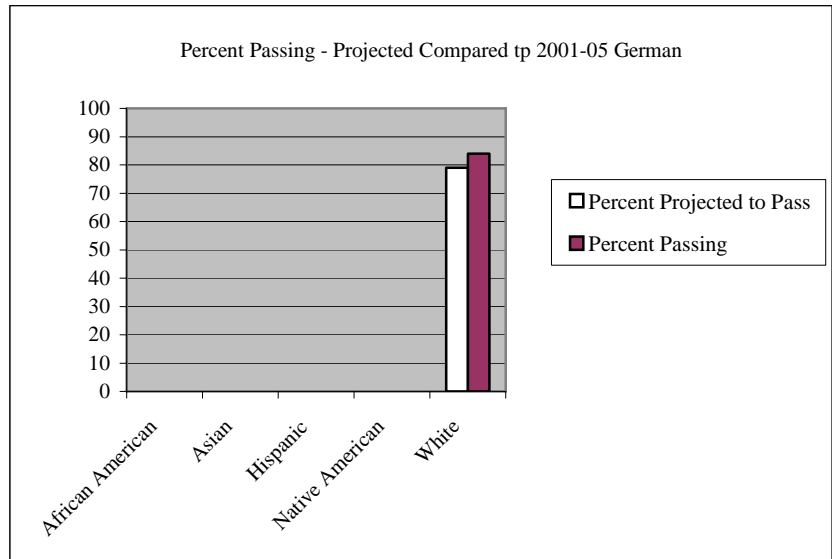

TEST INFORMATION

Test Code	0182	TEST NAME	German: Productive Language Skills
SCORE RANGE	100-200		
2001-05 ALL MINNESOTA EXAMINEES			

GENDER COUNT (n=39)				ETHNICITY COUNT (n=39)						
	Females	Males	X-Missing	African American	Asian	Hispanic	Native American	Other	White	X-Missing
n	32	7	-	-	-	-	-	-	38	1
%	82.05	17.95	-	-	-	-	-	-	97.44	2.56

SCORE	Median	Mean	Range
Female	186	185	156-200
Male	177	180	158-200
Not Coded	-	-	-
African American	-	-	-
Asian	-	-	-
Hispanic	-	-	-
Native American	-	-	-
Other	-	-	-
White	184	184	156-200
Total Ethnicity	182	184	156-200
X-Missing Code	178	178	178-178

PASS RATE	Number Passing	Number Failing	Percent Passing
Female	28	4	88
Male	5	2	71
Total	33	6	85
Not Coded	-	-	-
African American	-	-	-
Asian	-	-	-
Hispanic	-	-	-
Native American	-	-	-
Other	-	-	-
White	32	6	84
Total Ethnicity	32	6	84
X-Missing Code	1	-	100

ALL STATE USERS	PASSING SCORE
MS, OR	160
HI	169
MN	170
AK	178
GA	179
SC	181