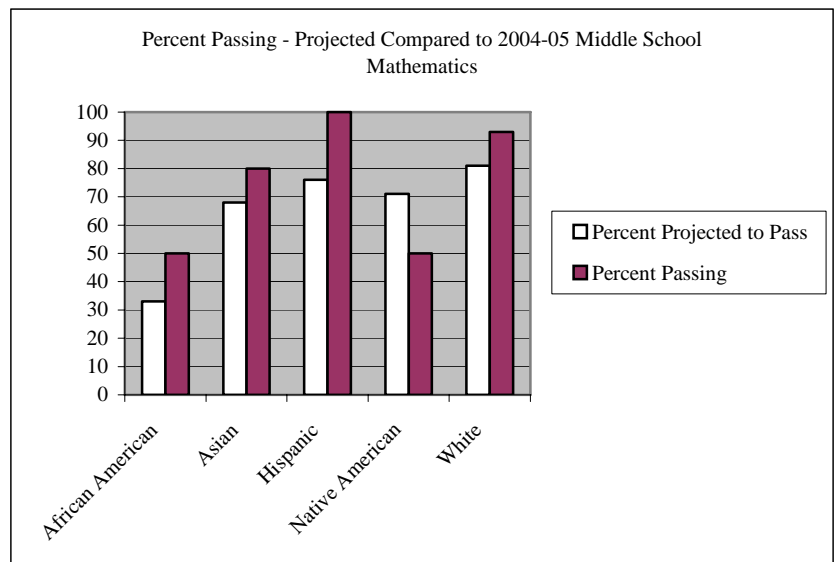

TEST INFORMATION

Test Code	0069	TEST NAME	Middle School Mathematics
SCORE RANGE	100-200	2004-05 ALL MINNESOTA EXAMINEES	

GENDER COUNT (n=422)				ETHNICITY COUNT (n=422)						
	Females	Males	X-Missing	African American	Asian	Hispanic	Native American	Other	White	X-Missing
n	320	88	14	4	10	1	2	8	391	6
%	75.83	20.85	3.32	.95	2.37	.24	.47	1.90	92.65	1.42

SCORE	Median	Mean	Range
Female	168	168	123-200
Male	177	174	128-200
Not Coded	170	168	138-196
African American	153	150	128-165
Asian	157	165	145-196
Hispanic	161	161	161-161
Native American	171	171	151-191
Other	184	178	134-200
White	170	169	123-200
Total Ethnicity	170	169	123-200
X-Missing Code	170	168	141-196

PASS RATE	Number Passing	Number Failing	Percent Passing
Female	292	28	91
Male	80	8	91
Total	372	36	91
Not Coded	13	1	93
African American	2	2	50
Asian	8	2	80
Hispanic	1	-	100
Native American	1	1	50
Other	7	1	87
White	362	29	93
Total Ethnicity	381	35	92
X-Missing Code	4	2	67

ALL STATE USERS	PASSING SCORE
SD	139
MS	140
NC	141
OH, TN	143
AK, GA,	145
DE, LA, ME, WV	148
SC	149
MD, MN, NJ, WA	152
NH, PA	151
IN, OR	156
CT, KS, KY, MO	158
VA	163