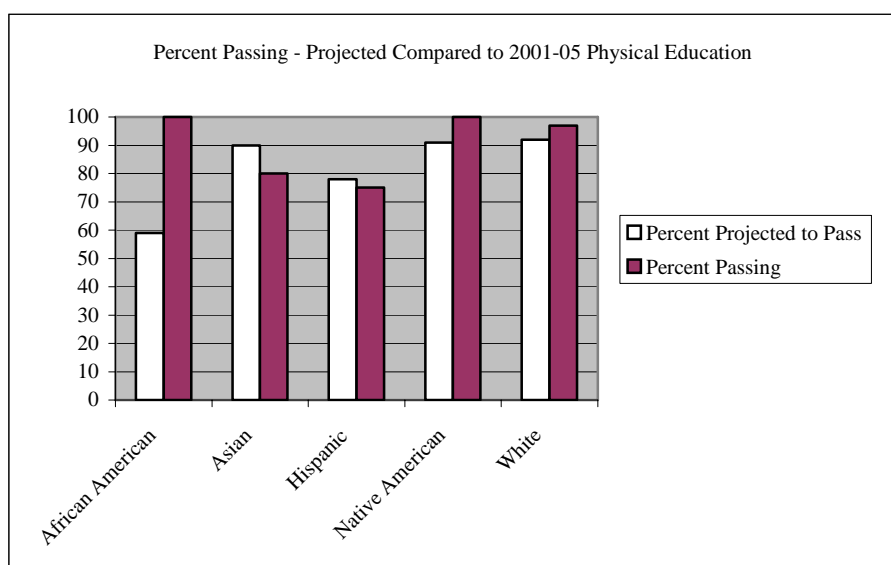

TEST INFORMATION

Test Code	0091	TEST NAME	Physical Education: Content Knowledge
SCORE RANGE	100-200		
2001-05 ALL MINNESOTA EXAMINEES			

Data reported on old score of 140. New score of 143 went into effective 9-06.

GENDER COUNT (n=790)				ETHNICITY COUNT (n=790)						
	Females	Males	X-Missing	African American	Asian	Hispanic	Native American	Other	White	X-Missing
n	339	449	2	6	5	4	3	6	758	8
%	42.91	56.84	.25	.76	.63	.51	.38	.76	95.95	1.01

SCORE	Median	Mean	Range
Female	157	157	122-177
Male	158	158	129-179
Not Coded	154	154	153-154
African American	149	151	146-166
Asian	146	143	122-156
Hispanic	153	153	138-166
Native American	155	155	151-160
Other	158	162	153-176
White	157	157	129-179
Total Ethnicity	157	157	122-179
X-Missing Code	164	163	153-172

PASS RATE	Number Passing	Number Failing	Percent Passing
Female	327	12	96
Male	439	10	98
Total	766	22	97
Not Coded	2	-	100
African American	6	-	100
Asian	4	1	80
Hispanic	3	1	75
Native American	3	-	100
Other	6	-	100
White	738	20	97
Total Ethnicity	760	22	97
X-Missing Code	8	-	100

ALL STATE USERS	PASSING SCORE
SD	137
MS	138
AR	141
ID, MN	143
LA, SC	146
DE, VT	147
ME	149
KS, KY, NJ	148
IN, WI, WV	150
TN	152
MD, MO, OH	153
CT, NV	154
NC	158
HI	160