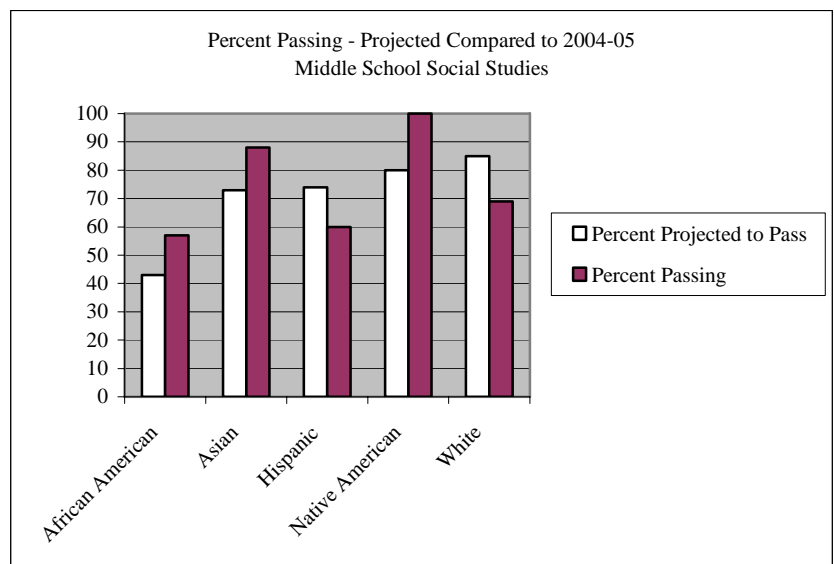

TEST INFORMATION

Test Code	0089	TEST NAME	Middle School Social Studies
SCORE RANGE	100-200		
2004-05 ALL MINNESOTA EXAMINEES			

GENDER COUNT (n=646)				ETHNICITY COUNT (n=646)						
	Females	Males	X-Missing	African American	Asian	Hispanic	Native American	Other	White	X-Missing
n	473	155	18	7	7	5	1	7	612	7
%	73.22	23.99	2.79	1.08	1.08	.77	.15	1.08	94.74	1.08

SCORE	Median	Mean	Range
Female	153	154	101-198
Male	163	162	127-196
Not Coded	148	150	116-184
African American	148	150	132-183
Asian	157	157	125-193
Hispanic	155	154	116-187
Native American	176	176	176-176
Other	145	152	126-174
White	155	155	101-198
Total Ethnicity	155	155	101-198
X-Missing Code	143	151	130-184

PASS RATE	Number Passing	Number Failing	Percent Passing
Female	315	158	67
Male	121	34	78
Total	436	192	69
Not Coded	10	8	56
African American	4	3	57
Asian	6	1	86
Hispanic	3	2	60
Native American	1	-	100
Other	3	4	43
White	425	187	69
Total Ethnicity	442	197	69
X-Missing Code	4	3	57

ALL STATE USERS	PASSING SCORE
SD	135
MS, TN	140
GA	144
OR	146
AK	147
LA, NC	149
SC	150
MN, OH, WV	151
ND, PA	152
IN	153
MD, MO	154
KS, KY, ME	155
WA	157
NJ	158
CT, VA	160