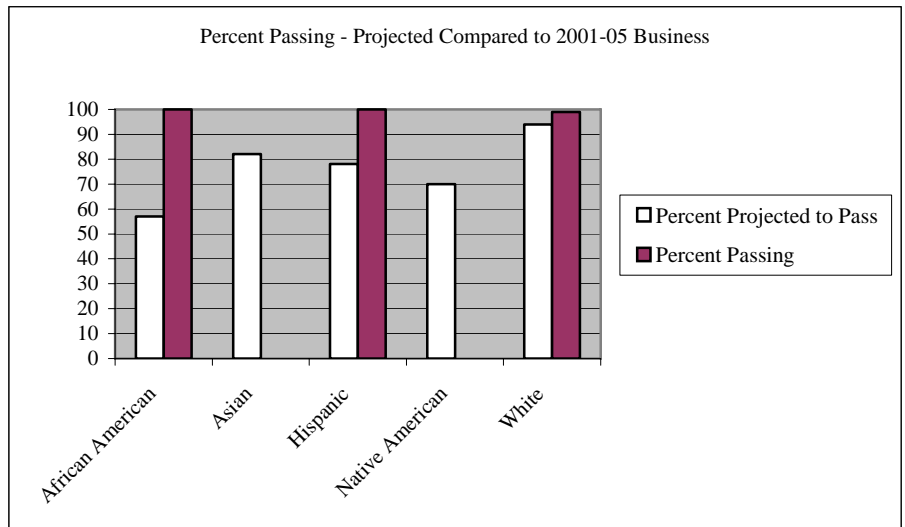

TEST INFORMATION

Test Code	0100	TEST NAME	Business Education
SCORE RANGE	250-990		
2001-05 ALL MINNESOTA EXAMINEES			

GENDER COUNT (n=140)				ETHNICITY COUNT (n=140)						
	Females	Males	X-Missing	African American	Asian	Hispanic	Native American	Other	White	X-Missing
n	82	58	-	1	-	1	-	1	135	2
%	58.57	41.43	-	.71	-	.71	-	.71	96.43	1.43

SCORE	Median	Mean	Range
Female	670	677	540-780
Male	680	680	520-770
Not Coded	-	-	-
African American	700	700	700-700
Asian	-	-	-
Hispanic	730	730	730-730
Native American	-	-	-
Other	600	600	600-600
White	680	677	520-780
Total Ethnicity	680	678	520-780
X-Missing Code	715	715	680-750

PASS RATE	Number Passing	Number Failing	Percent Passing
Female	82	-	100
Male	57	1	98
Total	139	1	99
Not Coded	-	-	-
African American	1	-	100
Asian	-	-	-
Hispanic	1	-	100
Native American	-	-	-
Other	1	-	100
White	134	1	99
Total Ethnicity	137	1	99
X-Missing Code	2	-	100

ALL STATE USERS	PASSING SCORE
SD	460
IN	480
SC	540
AR, HI	550
DE, ME, MN, MS, NV, PA, WA	560
LA, TN, WV	570
ID, NC, WI	580
KS, KY, MD, MO, VA	590
OR	600
GA, OH	610
CT	620

Score adjustment 9-1-06 to 610.