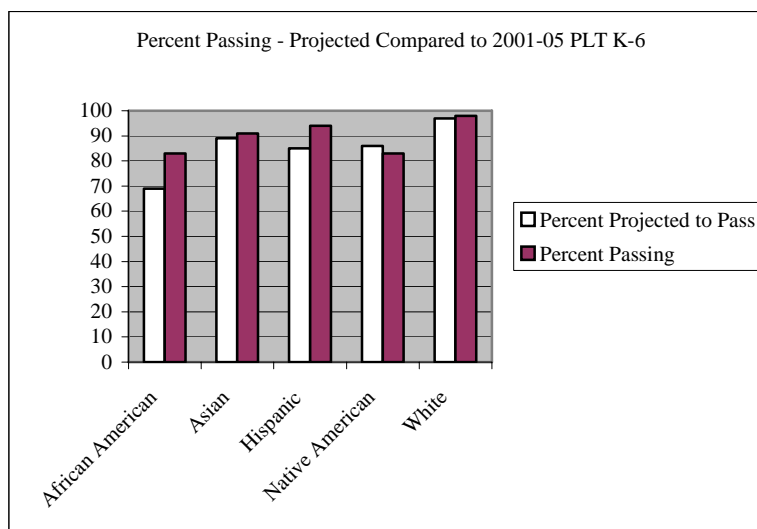

TEST INFORMATION

Test Code	0522	TEST NAME	Praxis II; Principles of Learning and Teaching (PLT) Grades K-6
SCORE RANGE	100-200		
2001-05 ALL MINNESOTA EXAMINEES			

GENDER COUNT (n=10,145)				ETHNICITY COUNT (n=10,145)						
	Females	Males	X-Missing	African American	Asian	Hispanic	Native American	Other	White	X-Missing
n	8,656	1,434	55	106	154	90	59	163	9,438	135
%	85.32	14.14	.54	1.04	1.52	.89	.58	1.61	93.03	1.33

SCORE	Median	Mean	Range
Female	177	175	119-200
Male	171	170	117-197
Not Coded	176	176	146-196
African American	164	163	119-190
Asian	169	167	124-194
Hispanic	170	168	127-197
Native American	170	162	122-184
Other	176	175	140-200
White	176	175	117-200
Total Ethnicity	176	175	117-200
X-Missing Code	177	176	148-196

PASS RATE	Number Passing	Number Failing	Percent Passing
Female	8,509	147	98
Male	1,344	90	94
Total	9,853	237	98
Not Coded	53	2	96
African American	88	18	83
Asian	140	14	91
Hispanic	85	5	94
Native American	49	10	83
Other	158	5	97
White	9,255	183	98
Total Ethnicity	9,775	235	98
X-Missing Code	131	4	97

ALL STATE USERS	PASSING SCORE
SD	146
GA, MS	152
TN	155
MN	159
UT	160
ID, KS, KY, LA	161
ND	162
HI	163
SC, WV	165
PA, RI	167
OH	168
NV	169