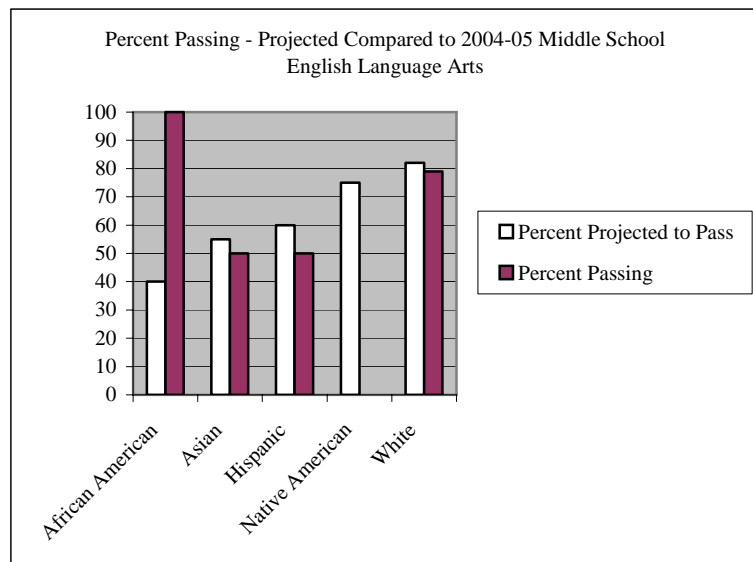

TEST INFORMATION

Test Code	0049	TEST NAME	Middle School English Language Arts
SCORE RANGE	100-200	2004-05 ALL MINNESOTA EXAMINEES	

GENDER COUNT (n=485)				ETHNICITY COUNT (n=485)						
	Females	Males	X-Missing	African American	Asian	Hispanic	Native American	Other	White	X-Missing
n	433	44	8	3	4	2	3	11	452	10
%	89.28	9.07	1.65	.62	.82	.41	.62	2.27	93.20	2.06

SCORE	Median	Mean	Range
Female	167	165	109-200
Male	166	165	119-194
Not Coded	173	172	155-185
African American	175	174	165-181
Asian	160	157	132-172
Hispanic	136	140	119-169
Native American	127	123	109-133
Other	159	159	124-193
White	167	166	112-200
Total Ethnicity	167	165	109-200
X-Missing Code	164	165	148-187

PASS RATE	Number Passing	Number Failing	Percent Passing
Female	337	96	78
Male	32	12	73
Total	369	108	77
Not Coded	6	2	75
African American	3	-	100
Asian	2	2	50
Hispanic	1	1	50
Native American	-	3	-
Other	7	4	64
White	355	97	79
Total Ethnicity	368	107	77
X-Missing Code	7	3	70

ALL STATE USERS	PASSING SCORE
SD	143
GA	144
MS, NC, TN	145
WV	147
IN	152
AK	154
ME, SC	155
NJ, OH	156
ND	157
WA	158
OR	159
LA, MD	160
MN	161
MO, PA	163
CT, VA	164
KS, KY	165