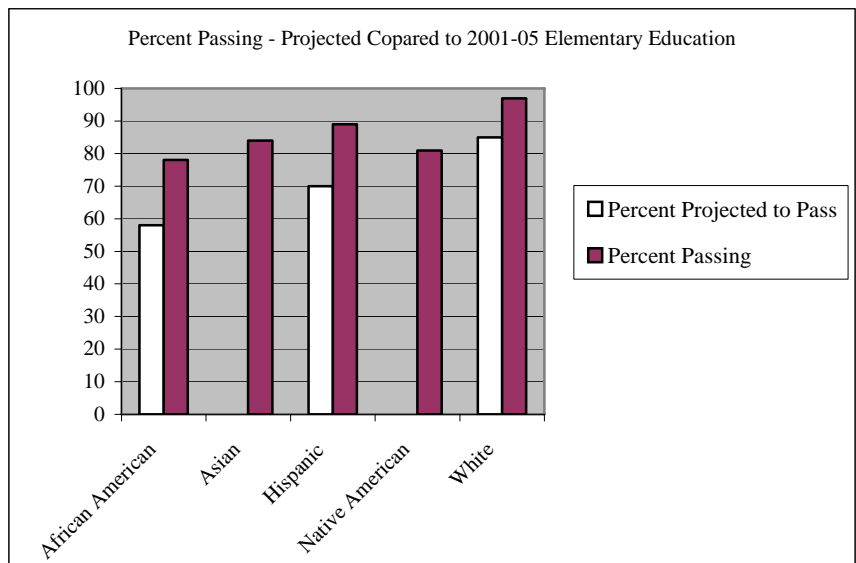

TEST INFORMATION

Test Code	0014	TEST NAME	Elementary Education: Content Knowledge
SCORE RANGE	100-200		
2001-05 ALL MINNESOTA EXAMINEES			

GENDER COUNT (n=8,014)				ETHNICITY COUNT (n=8,014)						
	Females	Males	X-Missing	African American	Asian	Hispanic	Native American	Other	White	X-Missing
n	6,821	1,147	46	73	131	62	43	129	7,474	102
%	85.11	14.31	.57	.91	1.63	.77	.54	1.61	93.26	1.27

SCORE	Median	Mean	Range
Female	166	165	100-200
Male	174	173	124-200
Not Coded	167	167	144-194
African American	156	154	128-198
Asian	156	156	100-197
Hispanic	161	158	128-198
Native American	157	157	124-195
Other	166	165	124-200
White	168	167	100-200
Total Ethnicity	167	166	100-200
X-Missing Code	170	169	133-200

PASS RATE	Number Passing	Number Failing	Percent Passing
Female	6,565	256	96
Male	1,126	21	98
Total	7,691	277	96
Not Coded	46	-	100
African American	57	16	78
Asian	110	21	84
Hispanic	55	7	89
Native American	35	8	81
Other	123	6	95
White	7,258	216	97
Total Ethnicity	7,638	274	97
X-Missing Code	99	3	97

ALL STATE USERS	PASSING SCORE
SD	137
TN	140
NJ, WA	141
MD	142
AK, ID, OH, VA	143
ME, MN, RI	145
CO, WI	147
KY, VT	148
LA	150
MS	153