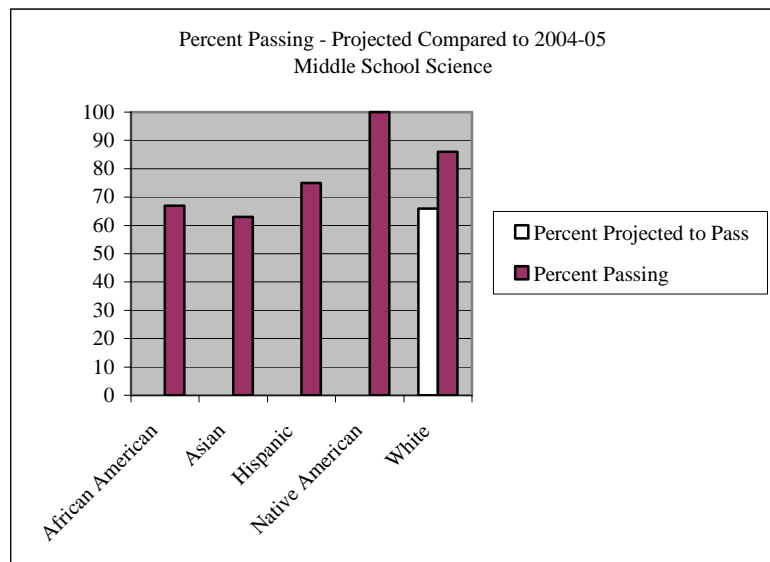

TEST INFORMATION

Test Code	0439	TEST NAME	Middle School Science
SCORE RANGE	100-200	2004-05 ALL MINNESOTA EXAMINEES	

GENDER COUNT (n=452)				ETHNICITY COUNT (n=452)						
	Females	Males	X-Missing	African American	Asian	Hispanic	Native American	Other	White	X-Missing
n	310	128	14	6	8	4	2	6	405	21
%	68.58	28.32	3.10	1.33	1.77	.88	.44	1.33	89.60	4.65

SCORE	Median	Mean	Range
Female	158	160	123-200
Male	177	175	133-200
Not Coded	177	176	150-198
African American	150	147	134-157
Asian	160	158	134-192
Hispanic	156	150	123-186
Native American	178	178	176-179
Other	149	150	136-168
White	163	165	125-200
Total Ethnicity	163	165	123-200
X-Missing Code	175	175	154-199

PASS RATE	Number Passing	Number Failing	Percent Passing
Female	248	62	80
Male	124	4	97
Total	372	66	85
Not Coded	14	-	100
African American	4	2	67
Asian	5	3	63
Hispanic	3	1	75
Native American	2	-	100
Other	4	2	67
White	347	58	86
Total Ethnicity	365	66	85
X-Missing Code	21	-	100

ALL STATE USERS	PASSING SCORE
NC	134
MS, TN	135
AK	136
IN	137
LA, SD	140
ME	142
OH, PA	144
MD, NJ, SC, WA	145
GA, OR	148
KS, KY, MO	149
MN	150
WV	151
CT, VA	162