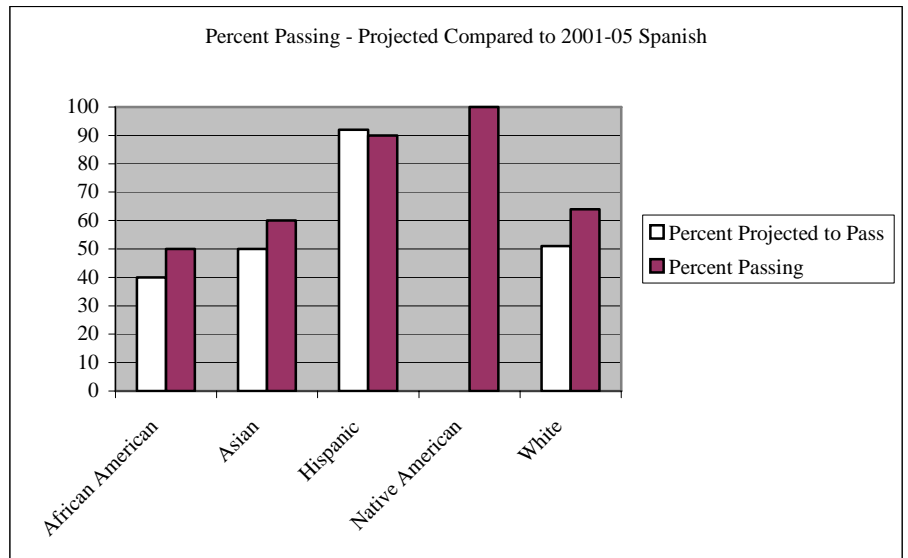

TEST INFORMATION

Test Code	0192	TEST NAME	Spanish: Productive Language Skills
SCORE RANGE	100-200		
2001-05 ALL MINNESOTA EXAMINEES			

GENDER COUNT (n=324)				ETHNICITY COUNT (n=324)						
	Females	Males	X-Missing	African American	Asian	Hispanic	Native American	Other	White	X-Missing
n	274	46	4	2	5	31	1	13	263	9
%	84.57	14.20	1.23	.62	1.54	9.57	.31	4.01	81.17	2.78

SCORE	Median	Mean	Range
Female	164	164	100-200
Male	168	165	110-200
Not Coded	173	167	146-176
African American	159	159	154-164
Asian	164	165	139-192
Hispanic	183	181	132-200
Native American	190	190	190-190
Other	160	158	105-182
White	163	163	100-200
Total Ethnicity	165	164	100-200
X-Missing Code	181	177	146-198

PASS RATE	Number Passing	Number Failing	Percent Passing
Female	180	94	66
Male	30	16	65
Total	210	110	66
Not Coded	3	1	75
African American	1	1	50
Asian	3	2	60
Hispanic	28	3	90
Native American	1	-	100
Other	6	7	46
White	167	96	64
Total Ethnicity	206	109	65
X-Missing Code	7	2	78

ALL STATE USERS	PASSING SCORE
AR	141
TN	154
MS	155
DE, NV	156
KY	158
GA	159
OR	160
SC	161
MN	162
DC	166
RI	174
CA	181