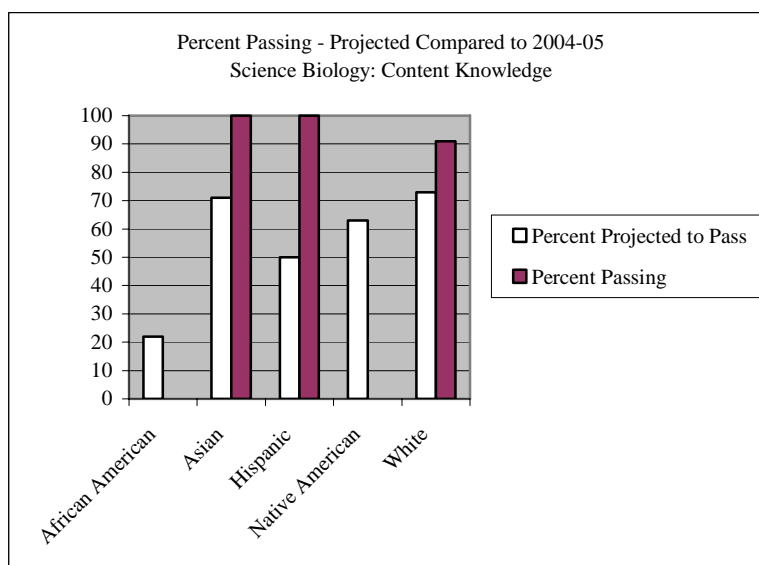

TEST INFORMATION

Test Code	0235	TEST NAME	Science Biology: Content Knowledge
SCORE RANGE	100-200		
2004-05 ALL MINNESOTA EXAMINEES			

GENDER COUNT (n=178)				ETHNICITY COUNT (n=178)						
	Females	Males	X-Missing	African American	Asian	Hispanic	Native American	Other	White	X-Missing
n	106	66	6	1	3	2	-	6	155	11
%	59.55	37.08	3.37	.56	1.69	1.12	-	3.37	87.08	6.18

SCORE	Median	Mean	Range
Female	165	163	125-200
Male	168	167	125-193
Not Coded	176	176	163-188
African American	150	144	133-150
Asian	167	168	159-178
Hispanic	173	173	171-174
Native American	-	-	-
Other	167	161	137-181
White	166	165	125-200
Total Ethnicity	167	165	125-200
X-Missing Code	172	166	125-181

PASS RATE	Number Passing	Number Failing	Percent Passing
Female	90	16	85
Male	64	2	97
Total	154	18	90
Not Coded	6	-	100
African American	-	1	-
Asian	3	-	100
Hispanic	2	-	100
Native American	-	-	-
Other	5	1	83
White	141	14	91
Total Ethnicity	151	16	90
X-Missing Code	9	2	82

ALL STATE USERS	PASSING SCORE
AK, ID	139
AR	142
PA, SD	147
OH, TN	148
GA, KS, KY, MD, ME, MO, MS	150
CT, MN, WA, WV	152
NH	153
IN	154
VA	155