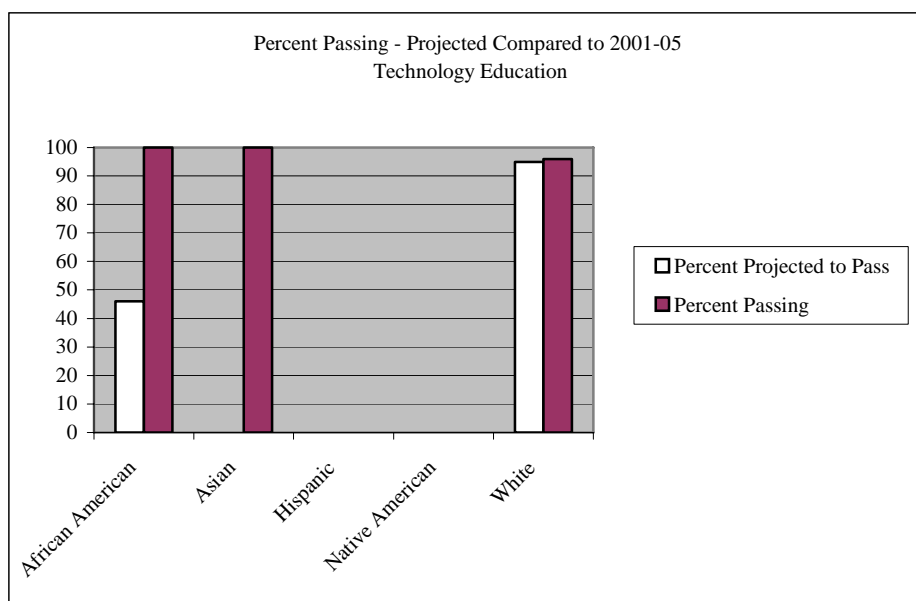

TEST INFORMATION

Test Code	0050	TEST NAME	Technology Education
SCORE RANGE	250-990		
2001-05 ALL MINNESOTA EXAMINEES			

GENDER COUNT (n=148)				ETHNICITY COUNT (n=148)						
	Females	Males	X-Missing	African American	Asian	Hispanic	Native American	Other	White	X-Missing
n	10	137	1	1	1	1	-	2	138	5
%	6.76	92.57	.68	.68	.68	.68	-	1.35	93.24	3.38

SCORE	Median	Mean	Range
Female	630	630	550-710
Male	650	656	530-750
Not Coded	680	680	680-680
African American	700	700	700-700
Asian	680	680	680-680
Hispanic	560	560	560-560
Native American	-	-	-
Other	705	705	700-710
White	650	653	530-750
Total Ethnicity	650	654	530-750
X-Missing Code	690	678	610-740

PASS RATE	Number Passing	Number Failing	Percent Passing
Female	9	1	90
Male	131	6	96
Total	140	7	95
Not coded	1	-	100
African American	1	-	100
Asian	1	-	100
Hispanic	-	1	-
Native American	-	-	-
Other	2	-	100
White	132	6	96
Total Ethnicity	136	7	95
X-Missing Code	5	-	100

ALL STATE USERS	PASSING SCORE
SD	530
AR	550
HI, MS	560
KS, KY, ME, MO, NJ, SC, WV	570
MD, MN, NC, NV, TN	580
ID, IN, WA, WI	590
VA	610
GA, PA	620
OR	630
CT	640

Score adjustment 600 effective 9-06.