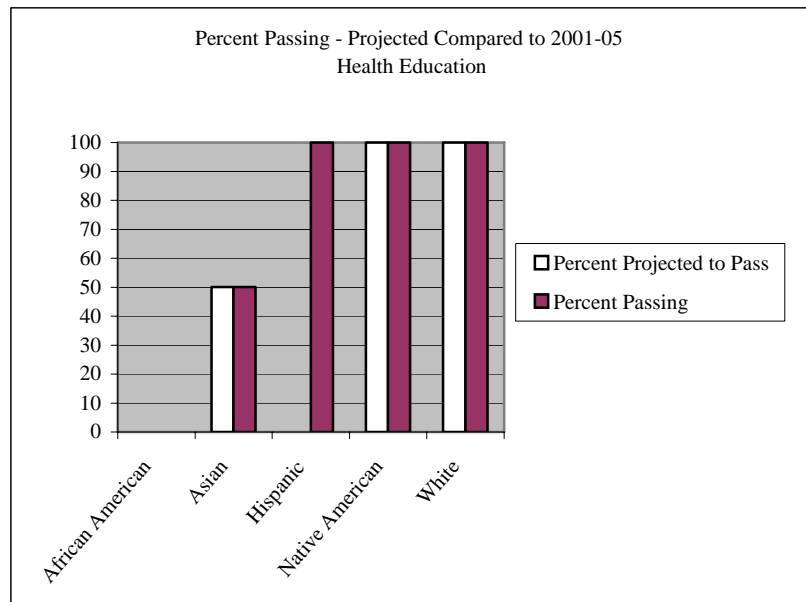

TEST INFORMATION

Test Code	0550	TEST NAME	Health Education
SCORE RANGE	250-990		
2001-05 ALL MINNESOTA EXAMINEES			

GENDER COUNT (n=347)				ETHNICITY COUNT (n=347)						
	Females	Males	X-Missing	African American	Asian	Hispanic	Native American	Other	White	X-Missing
n	195	151	1	-	2	2	2	3	337	1
%	56.20	43.52	.29	-	.58	.58	.58	.86	97.12	.29

Data reported on old score of 500. New score went into effective 9-06.

SCORE	Median	Mean	Range
Female	710	708	390-850
Male	690	684	510-830
Not Coded	700	700	700-700
African American	-	-	-
Asian	560	560	390-730
Hispanic	700	700	650-750
Native American	675	675	640-710
Other	660	657	600-710
White	700	699	510-850
Total Ethnicity	700	698	390-850
X-Missing Code	760	760	760-760

PASS RATE	Number Passing	Number Failing	Percent Passing
Female	194	1	99
Male	151	-	100
Total	345	1	99
Not Coded	1	-	100
African American	-	-	-
Asian	1	1	50
Hispanic	2	-	100
Native American	2	-	100
Other	3	-	100
White	337	-	100
Total Ethnicity	345	1	99
X-Missing Code	1	-	100

ALL STATE USERS	PASSING SCORE
IN	420
OH	480
TN	570
MN	580
NV	600
WI	610
KS, KY, MO	620
ID, MD	630
NC, WV	640
GA, PA	650
CT	680
OR	690
SC	710

Score adjustment to 630 effective 9-06.