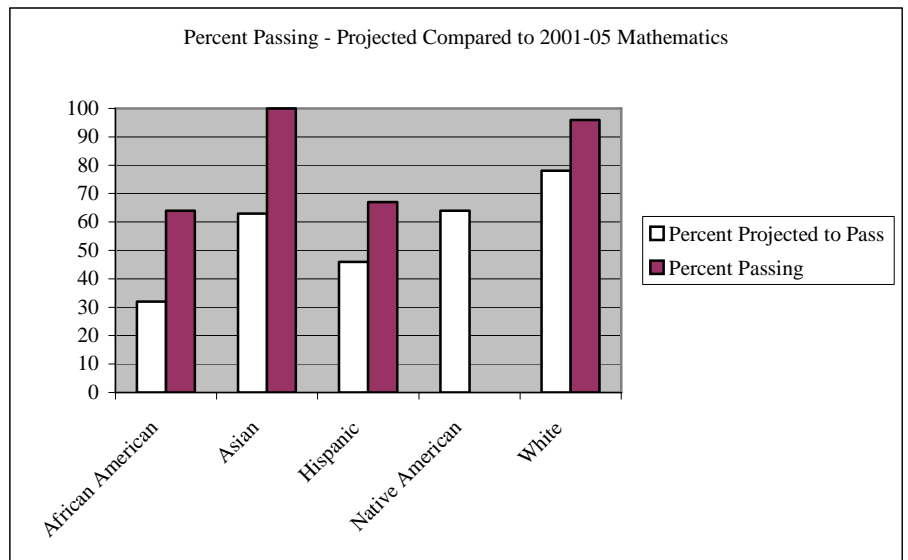

TEST INFORMATION

Test Code	0061	TEST NAME	Mathematics: Content Knowledge
SCORE RANGE	100-200		
2001-05 ALL MINNESOTA EXAMINEES			

GENDER COUNT (n=666)				ETHNICITY COUNT (n=666)						
	Females	Males	X-Missing	African American	Asian	Hispanic	Native American	Other	White	X-Missing
n	352	311	3	14	16	3	1	12	609	11
%	52.85	46.70	.45	2.10	2.40	.45	.15	1.80	91.44	1.65

SCORE	Median	Mean	Range
Female	153	151	100-200
Male	160	158	100-200
Not Coded	136	156	135-196
African American	127	126	100-159
Asian	146	143	101-166
Hispanic	137	135	108-160
Native American	117	117	117-117
Other	151	152	123-196
White	156	155	100-200
Total Ethnicity	156	154	100-200
X-Missing Code	174	164	128-198

PASS RATE	Number Passing	Number Failing	Percent Passing
Female	336	16	95
Male	296	15	95
Total	632	31	95
Not Coded	3	-	100
African American	9	5	64
Asian	16	-	100
Hispanic	2	1	67
Native American	-	1	-
Other	11	1	92
White	586	23	96
Total Ethnicity	624	31	95
X-Missing Code	11	-	100

ALL STATE USERS	PASSING SCORE
AR	116
ID	119
DE	121
MS	123
SD	124
LA, MN	125
ME	126
NH	127
SC	131
WV	133
WA	134
WI	135
GA, HI, IN, PA, TN	136
CT, KS, KY, MO, NJ	137
OR	138
OH	139
DC, MD, VT	141
AK	146
VA	147
CO	156