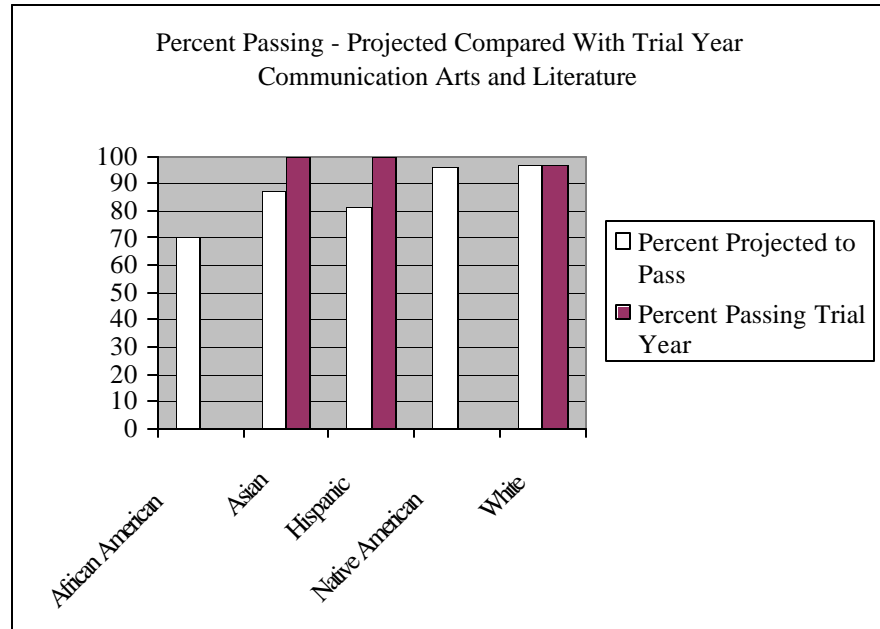

TEST INFORMATION

Test Code	0041	TEST NAME	Communication Arts and Literature: Content Knowledge
SCORE RANGE	100-200		
2001-02 ALL MINNESOTA EXAMINEES			

GENDER COUNT (n=222)			ETHNICITY COUNT (n=221)					
	Females	Males	African American	Asian	Hispanic	Native American	Other	White
n	167	55	-	5	1	-	5	210
%	75.2	24.8	-	2.3	.5	-	2.3	95.0

SCORE	Mean	Median	Range
Female	178	181	129-200
Male	176	177	145-200
African American	-	-	-
Asian	166	155	150-198
Hispanic	186	186	186-186
Native American	-	-	-
Other	181	180	173-189
White	178	179	129-200
Total Ethnicity	178	179	129-200

PASS RATE	Number Passing	Number Failing	Percent Passing
Female	162	5	97
Male	54	1	98
African American	-	-	-
Asian	5	-	100
Hispanic	1	-	100
Native American	-	-	-
Other	5	-	100
White	204	6	97
Total Ethnicity	215	6	97

ALL STATE USERS	PASSING SCORE
DC	142
MN	148
IN	153
NJ, WV	155
MS, TN	157
AK, MO	158
AR	159
KY, LA, PA	160
SC	162
HI, MD, NH, OR	164
FL	165
OH	167
GA	168
CT, VA	172