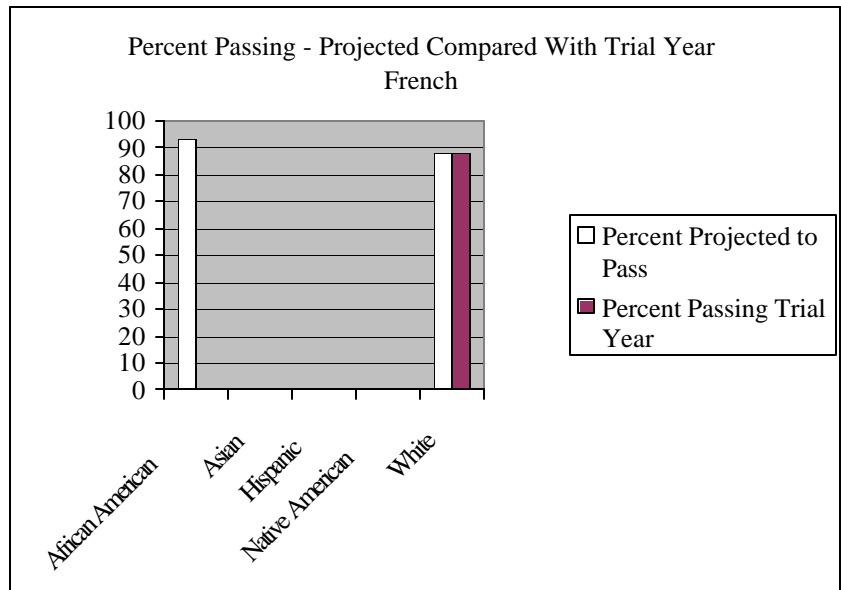

TEST INFORMATION

Test Code	0171	TEST NAME	French: Productive Language Skills
SCORE RANGE	100-200		
2001-02 ALL MINNESOTA EXAMINEES			

GENDER COUNT (n=27)			ETHNICITY COUNT (n=26)					
	Females	Males	African American	Asian	Hispanic	Native American	Other	White
n	26	1	-	-	-	-	1	25
%	96	4	-	-	-	-	4	96

SCORE	Mean	Median	Range
Female	176	177	156-200
Male	169	169	169-169
African American	-	-	-
Asian	-	-	-
Hispanic	-	-	-
Native American	-	-	-
Other	163	163	163-163
White	177	177	156-200
Total Ethnicity	176	174	156-200

PASS RATE	Number Passing	Number Failing	Percent Passing
Female	23	3	86
Male	1	-	100
African American			
Asian			
Hispanic			
Native American			
Other	1	-	100
White	22	3	88
Total Ethnicity	23	3	89

ALL STATE USERS	PASSING SCORE
MN	158
MS	161
GA, NV	162
CT	163
HI, OR	164
AR, KY	167
OH	169
MD	170
CA, DC	173