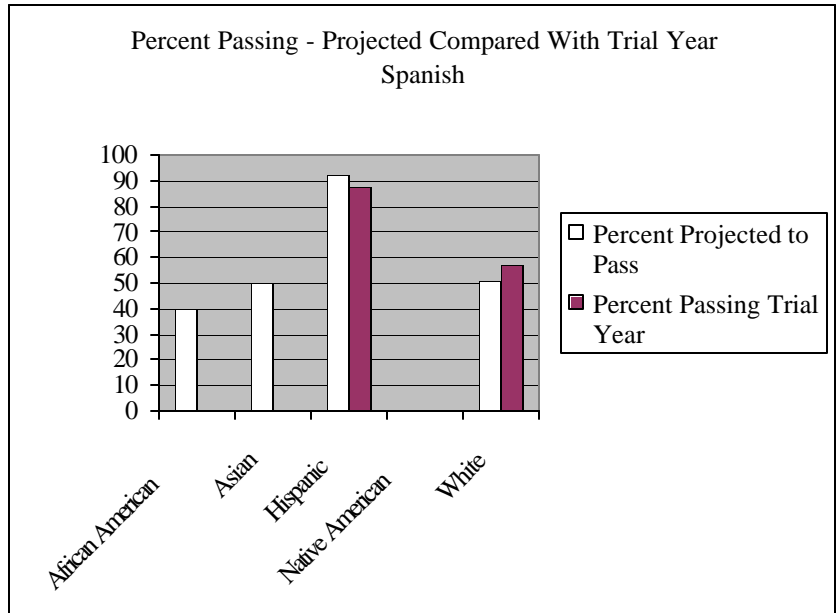

TEST INFORMATION

Test Code	0192	TEST NAME	Spanish: Productive Language Skills
SCORE RANGE	100-200		
2001-02 ALL MINNESOTA EXAMINEES			

GENDER COUNT (n=59)			ETHNICITY COUNT (n=57)					
	Females	Males	African American	Asian	Hispanic	Native American	Other	White
n	53	6			8		3	46
%	90	10			14.0		5.3	80.7

SCORE	Mean	Median	Range
Female	165	167	141-200
Male	168	167	154-180
African American	-	-	-
Asian	-	-	-
Hispanic	175	175	147-194
Native American	-	-	-
Other	160	161	150-169
White	164	165	141-200
Total Ethnicity	165	167	141-200

PASS RATE	Number Passing	Number Failing	Percent Passing
Female	30	23	57
Male	4	2	67
African American	-	-	-
Asian	-	-	-
Hispanic	7	1	88
Native American	-	-	-
Other	-	3	0
White	26	20	57
Total Ethnicity	33	24	58

ALL STATE USERS	PASSING SCORE
TN	154
AR, MS	155
NV	156
KY	158
GA	159
MN	162
CT	163
DE, OR	165
DC	166
OH	167
MD	168
CA	181