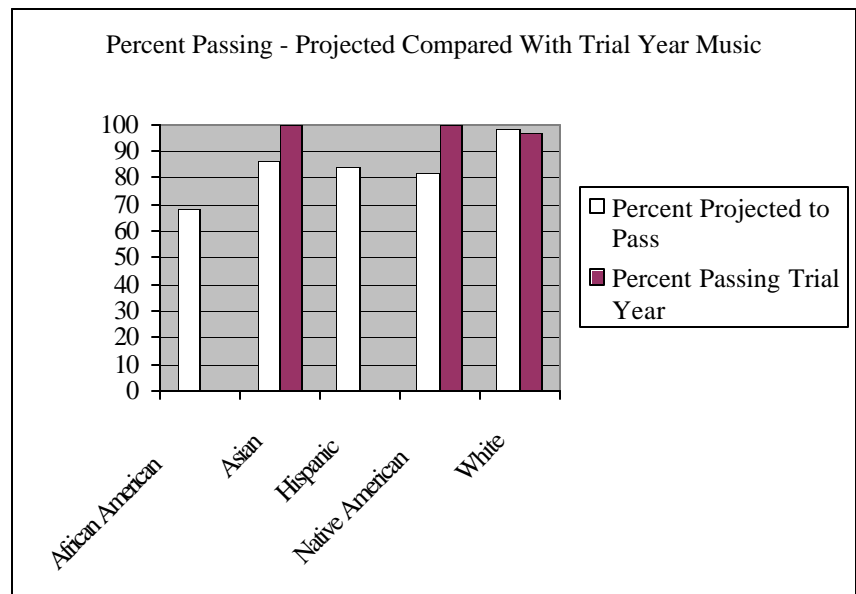

TEST INFORMATION

Test Code	0113	TEST NAME	Music: Content Knowledge
SCORE RANGE	100-200		
2001-02 ALL MINNESOTA EXAMINEES			

GENDER COUNT (n=183)			ETHNICITY COUNT (n=181)					
	Females	Males	African American	Asian	Hispanic	Native American	Other	White
n	124	59	-	4	-	1	2	174
%	68	32	-	2.2	-	.6	1.1	96.1

SCORE	Mean	Median	Range
Female	165	166	133-196
Male	169	169	137-193
African American	-	-	-
Asian	165	168	150-173
Hispanic	-	-	-
Native American	141	141	141-141
Other	157	157	154-159
White	167	167	133-196
Total Ethnicity	167	167	133-196

PASS RATE	Number Passing	Number Failing	Percent Passing
Female	121	3	98
Male	57	2	97
African American	-	-	-
Asian	4	-	100
Hispanic	-	-	-
Native American	1	-	100
Other	2	-	100
White	169	5	97
Total Ethnicity	176	5	97

1

ALL STATE USERS	PASSING SCORE
HI, MS	139
MN	140
NJ	143
NV	149
AR, KY, TN	150
MO	151
CT	153
GA, MD, OH	154
WV	155
PA	158
VA	160
OR	167