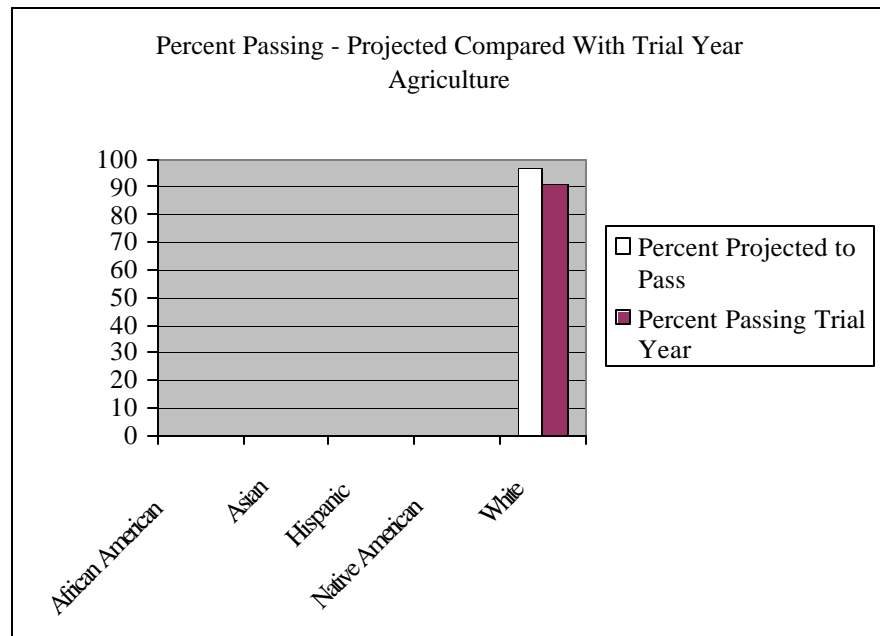

TEST INFORMATION

Test Code	0700	TEST NAME	Agriculture
SCORE RANGE	250-990	2001-02 ALL MINNESOTA EXAMINEES	

GENDER COUNT (n=23)			ETHNICITY COUNT (n=23)					
	Females	Males	African American	Asian	Hispanic	Native American	Other	White
n	12	11	-	-	-	-	-	23
%	52.2	47.8	-	-	-	-	-	100.0

SCORE	Mean	Median	Range
Female	571	570	420-660
Male	579	570	410-700
African American	-	-	-
Asian	-	-	-
Hispanic	-	-	-
Native American	-	-	-
Other	-	-	-
White	575	570	410-700
Total Ethnicity	575	570	410-700

PASS RATE	Number Passing	Number Failing	Percent Passing
Female	11	1	92
Male	10	1	91
African American	-	-	-
Asian	-	-	-
Hispanic	-	-	-
Native American	-	-	-
Other	-	-	-
White	21	2	91
Total Ethnicity	21	2	91

ALL STATE USERS	PASSING SCORE
WV	430
MN, MO	490
AR	510
GA, KY, TN	530