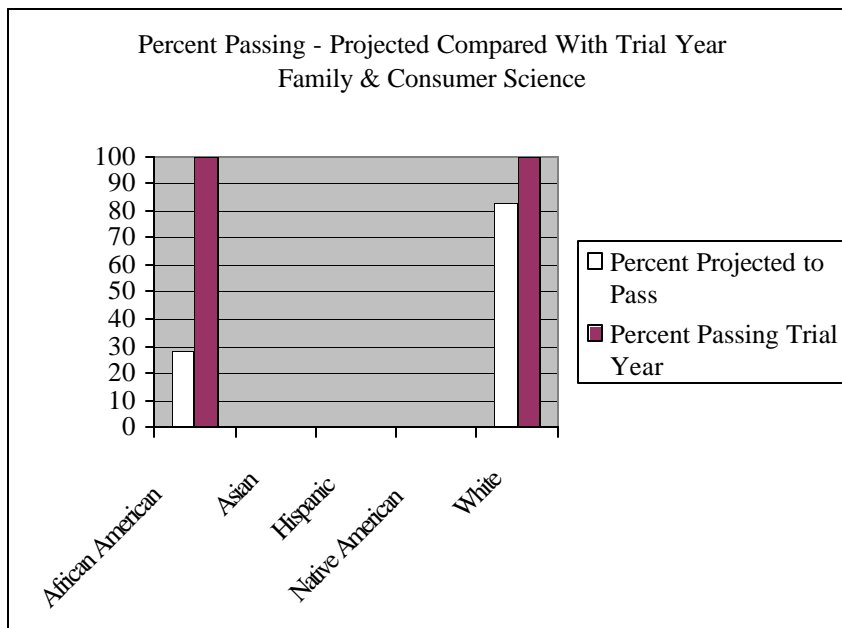

TEST INFORMATION

Test Code	0120	TEST NAME	Family & Consumer Science
SCORE RANGE	250-990		
2001-02 ALL MINNESOTA EXAMINEES			

GENDER COUNT (n=28)			ETHNICITY COUNT (n=27)					
	Females	Males	African American	Asian	Hispanic	Native American	Other	White
n	28	-	1	-	-	-	-	26
%	100.0	-	3.7	-	-	-	-	96.3

SCORE	Mean	Median	Range
Female	637	640	550-710
Male	-	-	-
African American	710	710	710-710
Asian	-	-	-
Hispanic	-	-	-
Native American	-	-	-
Other	-	-	-
White	634	640	550-690
Total Ethnicity	637	640	550-710

PASS RATE	Number Passing	Number Failing	Percent Passing
Female	28	0	100
Male	0	0	-
African American	1	-	100
Asian	-	-	-
Hispanic	-	-	-
Native American	-	-	-
Other	-	-	-
White	26	-	100
Total Ethnicity	27	-	100

ALL STATE USERS	PASSING SCORE
LA	510
WV	530
IN, NC, OH, SC	540
GA, NJ, VA	550
AR, HI, MO, MS	560
KY	570
TN	580
MN, PA	600
NV	610
CT	630
MD	640
OR	650