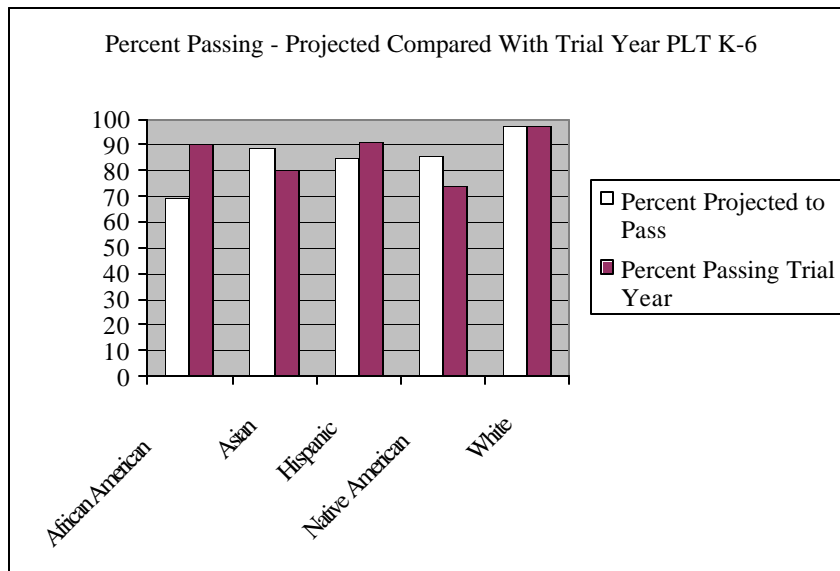

TEST INFORMATION

Test Code	0522	TEST NAME	Praxis II; Principles of Learning and Teaching (PLT) Grades K-6
SCORE RANGE	100-200		
2001-02 ALL MINNESOTA EXAMINEES			

GENDER COUNT (n=2576)			ETHNICITY COUNT (n=2552)					
	Females	Males	African American	Asian	Hispanic	Native American	Other	White
n	2231	345	19	40	23	23	47	2400
%	87	13	.7	1.6	.9	.9	1.8	94.0

SCORE	Mean	Median	Range
Female	174	175	123-200
Male	168	170	122-194
African American	164	164	144-182
Asian	161	164	127-187
Hispanic	169	172	138-191
Native American	163	167	122-181
Other	174	177	143-192
White	173	174	123-200
Total Ethnicity	173	174	122-200

PASS RATE	Number Passing	Number Failing	Percent Passing
Female	2,161	70	97
Male	311	34	90
African American	17	2	90
Asian	32	8	80
Hispanic	21	2	91
Native American	17	6	74
Other	45	2	96
White	2,319	81	97
Total Ethnicity	2,451	101	96

ALL STATE USERS	PASSING SCORE
MN, MS	152
TN	155
NC	160
KS, LA	161
HI	163
AR	164
SC, WV	165
PA, RI	167
OH	168
NV	169