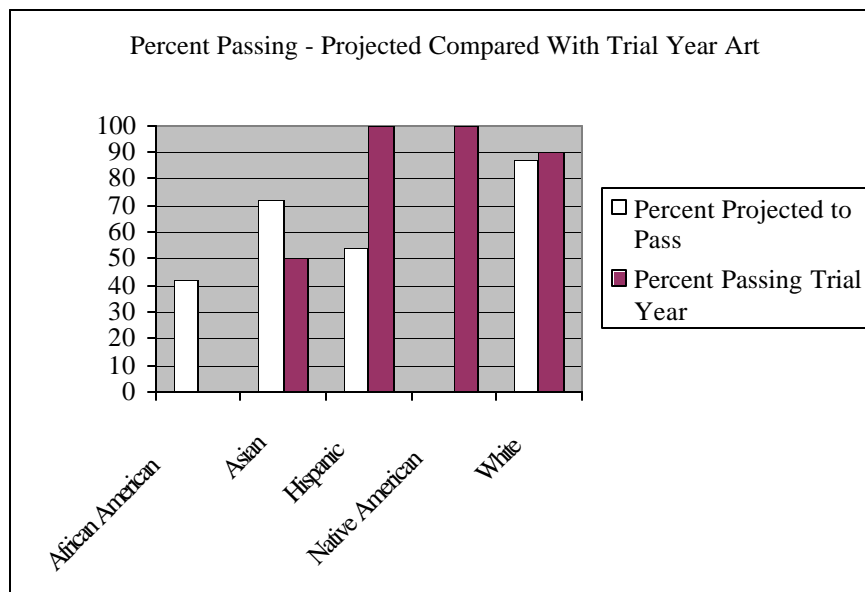

TEST INFORMATION

Test Code	0133	TEST NAME	Art: Content Knowledge
SCORE RANGE	100-200		
2001-02 ALL MINNESOTA EXAMINEES			

GENDER COUNT (n=104)			ETHNICITY COUNT (n=101)					
	Females	Males	African American	Asian	Hispanic	Native American	Other	White
n	89	15	-	2	3	1	4	91
%	86	14	-	2.0	3.0	1.0	4.0	90.1

SCORE	Mean	Median	Range
Female	172	172	143-200
Male	171	171	148-194
African American	-	-	-
Asian	155	155	153-157
Hispanic	185	177	177-200
Native American	173	173	173-173
Other	177	175	168-188
White	172	172	143-194
Total Ethnicity	172	172	143-200

PASS RATE	Number Passing	Number Failing	Percent Passing
Female	80	9	90
Male	14	1	93
African American	-	-	-
Asian	1	1	50
Hispanic	3	-	100
Native American	1	-	100
Other	4	-	100
White	82	9	90
Total Ethnicity	91	10	90

ALL STATE USERS	PASSING SCORE
NJ	136
MS	139
TN	150
MO	153
KY	154
NV	156
AR, CT, OH	157
MD, VA	159
MN, WV	160
GA, OR, PA	161
HI	166