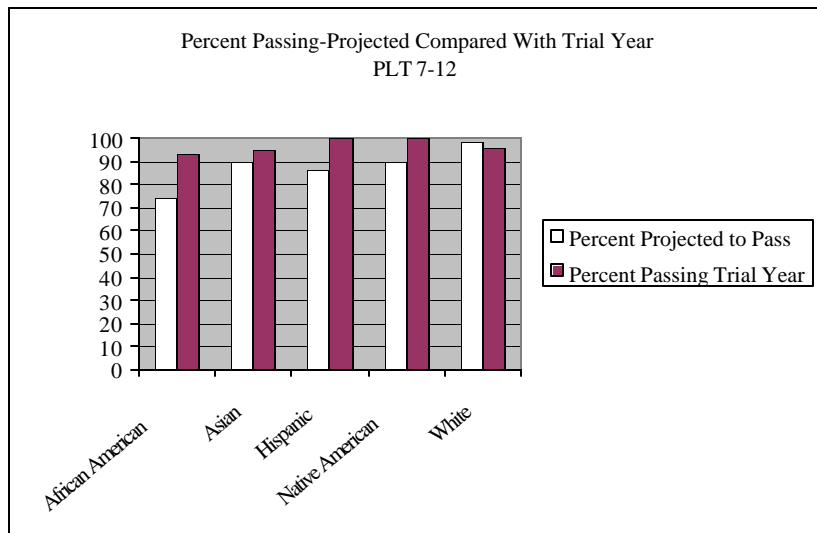

TEST INFORMATION

Test Code	0524	TEST NAME	Praxis II; Principles of Learning and Teaching (PLT) Grades 7-12
SCORE RANGE	100-200		
2001-02 ALL MINNESOTA EXAMINEES			

GENDER COUNT (n=1386)			ETHNICITY COUNT (n=1364)					
	Females	Males	African American	Asian	Hispanic	Native American	Other	White
n	798	588	15	19	16	5	32	1277
%	58	42	1.1	1.4	1.2	.4	2.3	93.6

SCORE	Mean	Median	Range
Female	177	177	132-200
Male	170	171	105-196
African American	171	169	138-187
Asian	175	180	147-188
Hispanic	169	167	154-184
Native American	166	164	161-172
Other	173	169	152-196
White	174	175	105-200
Total Ethnicity	174	175	105-200

PASS RATE	Number Passing	Number Failing	Percent Passing
Female	787	11	99
Male	541	47	92
African American	14	1	93
Asian	18	1	95
Hispanic	16	-	100
Native American	5	-	100
Other	31	1	97
White	1,223	54	96
Total Ethnicity	1,307	57	96

ALL STATE USERS	PASSING SCORE
MS	152
MN	153
WV	156
HI	157
TN	159
MO, NC	160
KS, LA, NV	161
MD	162
AR	164
OH, SC	165
PA, RI	167