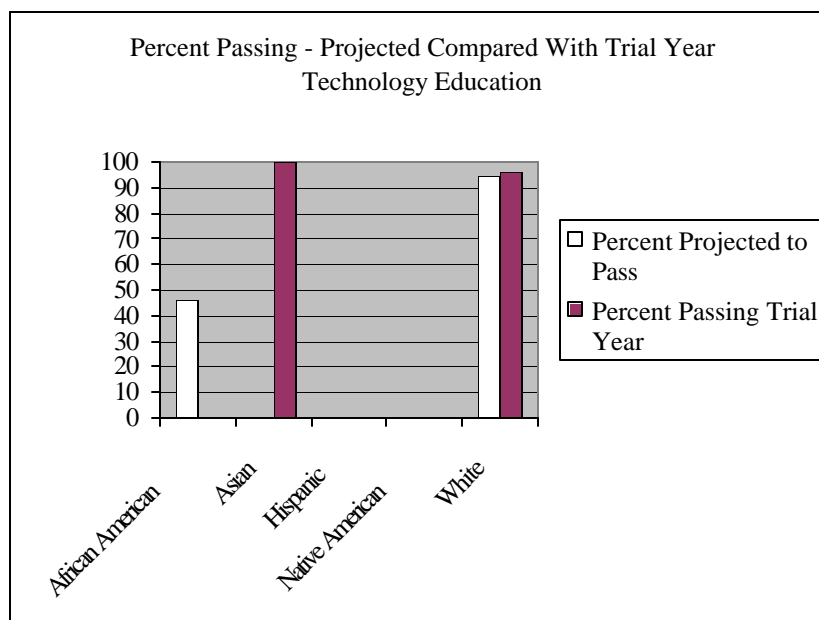

TEST INFORMATION

Test Code	0050	TEST NAME	Technology Education
SCORE RANGE	250-990		
2001-02 ALL MINNESOTA EXAMINEES			

GENDER COUNT (n=50)			ETHNICITY COUNT (n=48)					
	Females	Males	African American	Asian	Hispanic	Native American	Other	White
n	7	43		1	1		1	45
%	14.0	86.0		2.1	2.1		2.1	93.8

SCORE	Mean	Median	Range
Female	642	630	600-690
Male	653	650	560-740
African American	-	-	-
Asian	680	680	680-680
Hispanic	560	560	560-560
Native American	-	-	-
Other	710	710	710-710
White	652	650	560-740
Total Ethnicity	652	650	560-740

PASS RATE	Number Passing	Number Failing	Percent Passing
Female	7	-	100
Male	40	3	93
African American	-	-	-
Asian	1	-	100
Hispanic	-	1	0
Native American	-	-	-
Other	1	-	100
White	43	2	96
Total Ethnicity	45	3	94

ALL STATE USERS	PASSING SCORE
AR	550
HI, MS, NJ	560
MO, SC, WV	570
MD, MN, NC, NV, TN	580
IN	590
KY	600
VA	610
GA, PA	620
CT, OR	640