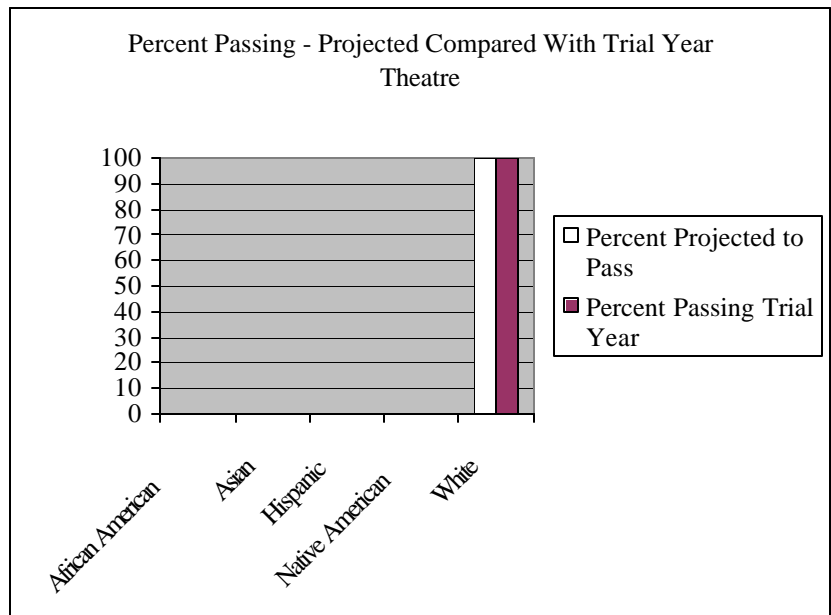

TEST INFORMATION

Test Code	0640	TEST NAME	Theatre Arts
SCORE RANGE	250-990		
2001-02 ALL MINNESOTA EXAMINEES			

GENDER COUNT (n=4)			ETHNICITY COUNT (n=4)					
	Females	Males	African American	Asian	Hispanic	Native American	Other	White
n	3	1						4
%	75.0	25.0						100.0

SCORE	Mean	Median	Range
Female	757	740	680-850
Male	830	830	830-830
African American	-	-	-
Asian	-	-	-
Hispanic	-	-	-
Native American	-	-	-
Other	-	-	-
White	757	740	680-850
Total Ethnicity	775	785	680-850

PASS RATE	Number Passing	Number Failing	Percent Passing
Female	3	0	100
Male	1	0	100
African American	-	-	-
Asian	-	-	-
Hispanic	-	-	-
Native American	-	-	-
Other	-	-	-
White	4	-	100
Total Ethnicity	4	-	100

ALL STATE USERS	PASSING SCORE
MN	560
AK	580
TN	610