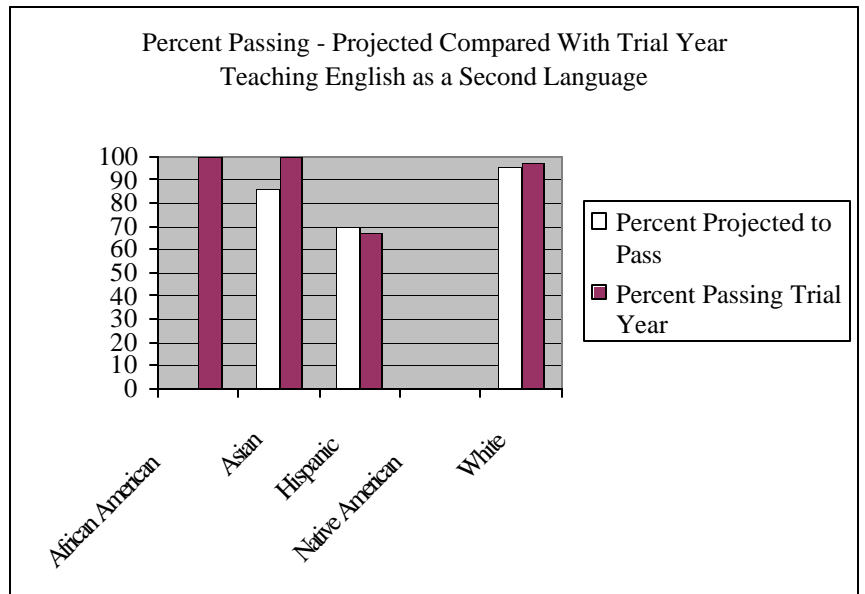

TEST INFORMATION

Test Code	0360	TEST NAME	Teaching English as a Second Language
SCORE RANGE	250-990		
2001-02 ALL MINNESOTA EXAMINEES			

GENDER COUNT (n=115)			ETHNICITY COUNT (n=113)					
	Females	Males	African American	Asian	Hispanic	Native American	Other	White
n	100	15	3	6	3	-	4	97
%	87.0	13.0	2.7	5.3	2.7	-	3.5	85.8

SCORE	Mean	Median	Range
Female	720	730	460-870
Male	699	740	520-890
African American	697	710	600-780
Asian	737	750	620-790
Hispanic	640	550	520-850
Native American	-	-	-
Other	638	645	520-740
White	723	730	460-890
Total Ethnicity	718	730	460-890

PASS RATE	Number Passing	Number Failing	Percent Passing
Female	96	4	96
Male	14	1	93
African American	3	-	100
Asian	6	-	100
Hispanic	2	1	67
Native American	-	-	-
Other	3	1	75
White	94	3	97
Total Ethnicity	108	5	96

ALL STATE USERS	PASSING SCORE
OH	420
HI	510
DC, NC	520
TN	530
MN	540
OR	550
KY	620