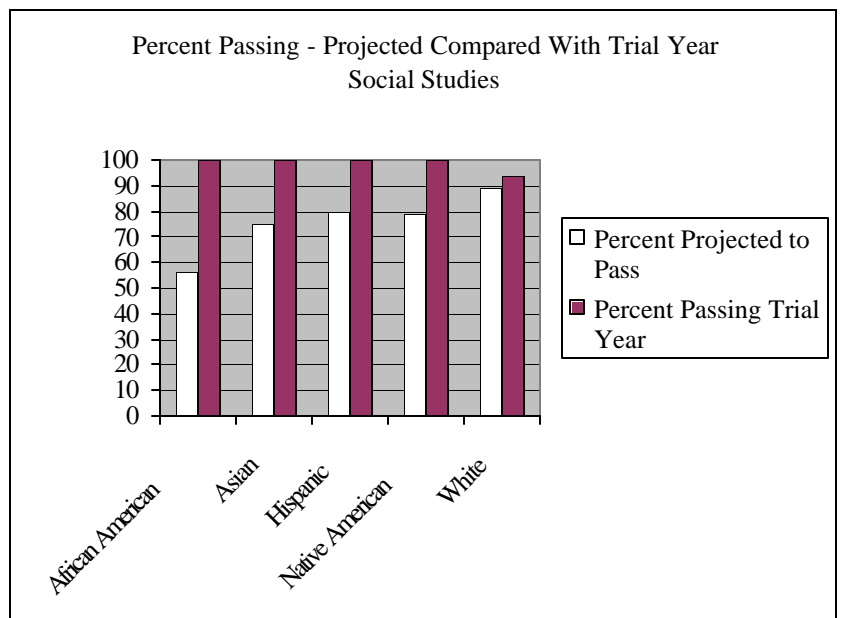

TEST INFORMATION

Test Code	0081	TEST NAME	Social Studies: Content Knowledge
SCORE RANGE	100-200		
2001-02 ALL MINNESOTA EXAMINEES			

GENDER COUNT (n=351)			ETHNICITY COUNT (n=344)					
	Females	Males	African American	Asian	Hispanic	Native American	Other	White
n	154	197	2	5	3	1	16	317
%	43.9	56.1	.6	1.5	.9	.3	4.7	92.1

SCORE	Mean	Median	Range
Female	165	166	134-200
Male	167	166	134-200
African American	159	159	158-159
Asian	169	167	145-188
Hispanic	153	153	150-156
Native American	163	163	163-163
Other	174	175	147-195
White	166	166	134-200
Total Ethnicity	166	166	134-200

PASS RATE	Number Passing	Number Failing	Percent Passing
Female	143	11	93
Male	187	10	95
African American	2	-	100
Asian	5	-	100
Hispanic	3	-	100
Native American	1	-	100
Other	16	-	100
White	297	20	94
Total Ethnicity	324	20	94

ALL STATE USERS	PASSING SCORE
MS	143
DC	145
IN	147
WV	148
LA, MN	149
GA, KY	151
MO, NV	152
NJ	153
HI, MD	154
AR, NH	155
OH, PA	157
FL, OR, SC	158
VA	161
CT	162