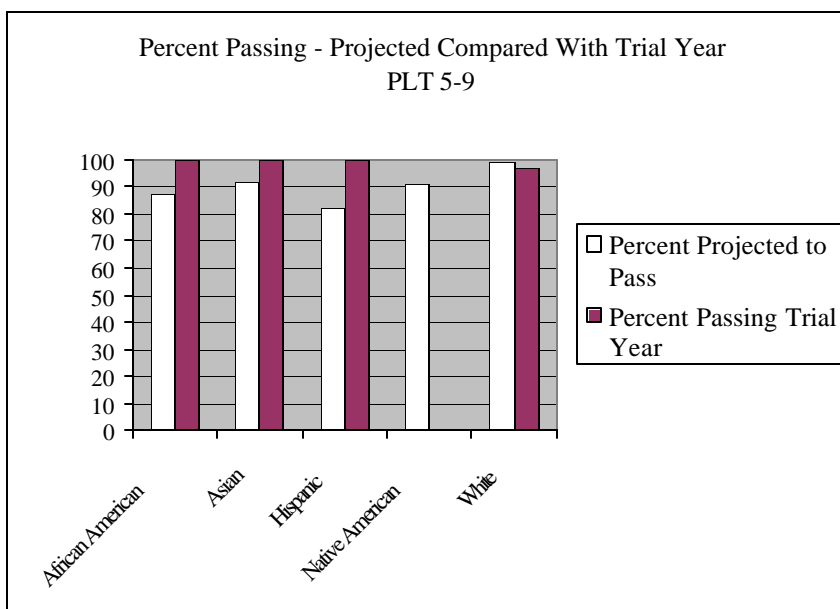

TEST INFORMATION

Test Code	0523	TEST NAME	Praxis II; Principles of Learning and Teaching (PLT) Grades 5-9
SCORE RANGE	100-200		
2001-02 ALL MINNESOTA EXAMINEES			

GENDER COUNT (n=253)			ETHNICITY COUNT (n=249)					
	Females	Males	African American	Asian	Hispanic	Native American	Other	White
n	174	79	1	3	2		7	236
%	69	31	.4	1.2	.8		2.8	94.8

SCORE	Mean	Median	Range
Female	174	174	117-196
Male	165	168	129-186
African American	160	160	160-160
Asian	173	176	166-176
Hispanic	165	165	150-180
Native American	-	-	-
Other	172	170	160-192
White	171	173	117-196
Total Ethnicity	171	172	117-196

PASS RATE	Number Passing	Number Failing	Percent Passing
Female	173	1	99
Male	73	6	92
African American	1	-	100
Asian	3	-	100
Hispanic	2	-	100
Native American	-	-	-
Other	7	-	100
White	229	7	97
Total Ethnicity	242	7	97

ALL STATE USERS	PASSING SCORE
MN	144
MS	152
TN	154
HI	157
WV	159
MO, NC	160
KS	161
CT	163
AR	164
SC	165
GA	166
OH	168