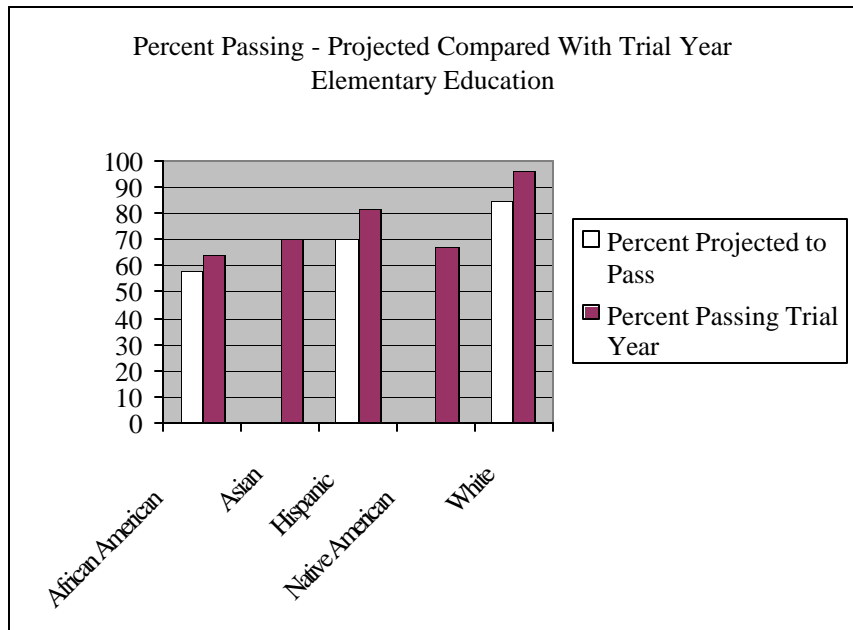

TEST INFORMATION

Test Code	0014	TEST NAME	Elementary Education: Content Knowledge
SCORE RANGE	100-200		
2001-02 ALL MINNESOTA EXAMINEES			

GENDER COUNT (n=1,979)			ETHNICITY COUNT (n=1961)					
	Females	Males	African American	Asian	Hispanic	Native American	Other	White
n	1,708	271	14	30	17	18	36	1,846
%	86	14	.7	1.5	.9	.9	1.8	94.1

SCORE	Mean	Median	Range
Female	166	166	100-200
Male	172	174	124-200
African American	151	151	128-175
Asian	152	151	123-196
Hispanic	163	168	137-188
Native American	155	157	129-186
Other	164	166	135-198
White	167	168	100-200
Total Ethnicity	167	168	100-200

PASS RATE	Number Passing	Number Failing	Percent Passing
Female	1,608	100	94
Male	259	12	96
African American	9	5	64
Asian	21	9	70
Hispanic	14	3	82
Native American	12	6	67
Other	32	4	89
White	1,763	83	96
Total Ethnicity	1,851	110	94

ALL STATE USERS	PASSING SCORE
NJ	133
MD	136
MN	140
VT	148