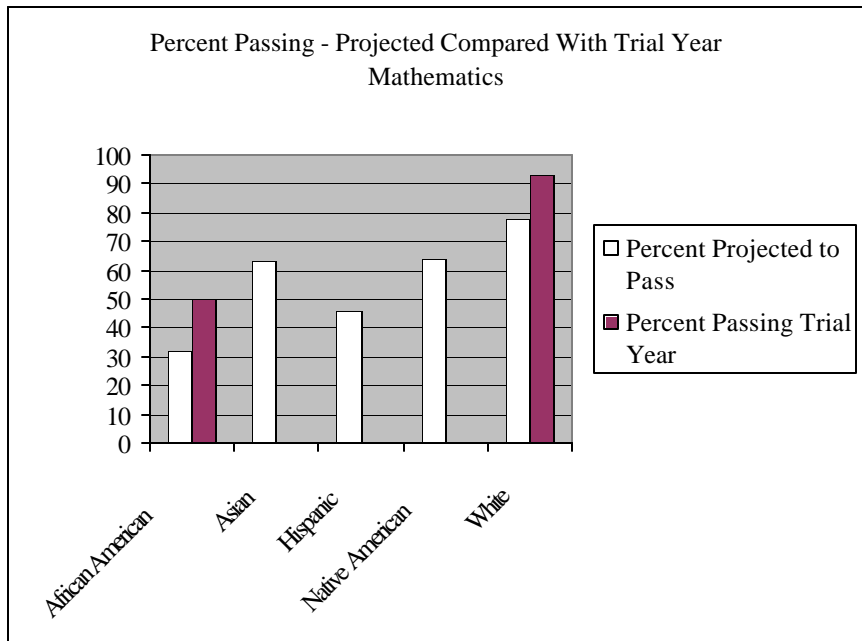

TEST INFORMATION

Test Code	0061	TEST NAME	Mathematics: Content Knowledge
SCORE RANGE	100-200		
2001-02 ALL MINNESOTA EXAMINEES			

GENDER COUNT (n=161)			ETHNICITY COUNT (n=159)					
	Females	Males	African American	Asian	Hispanic	Native American	Other	White
n	90	71	4	1	1	1	3	149
%	56	44	2.5	.6	.6	.6	1.9	93.7

SCORE	Mean	Median	Range
Female	147	145	100-193
Male	158	162	100-200
African American	122	124	100-139
Asian	101	101	101-101
Hispanic	108	108	108-108
Native American	117	117	117-117
Other	151	151	142-159
White	154	156	100-200
Total Ethnicity	152	155	100-200

PASS RATE	Number Passing	Number Failing	Percent Passing
Female	79	11	88
Male	66	5	93
African American	2	2	50
Asian	-	1	0
Hispanic	-	1	0
Native American	-	1	0
Other	3	-	100
White	138	11	93
Total Ethnicity	143	16	90

ALL STATE USERS	PASSING SCORE
MS	123
KY	125
NH	127
NJ	130
MN	131
WV	133
AR, GA, HI, PA, TN	136
MO	137
OH	139
CT, DC, MD	141
AK	146
OR, VA	147