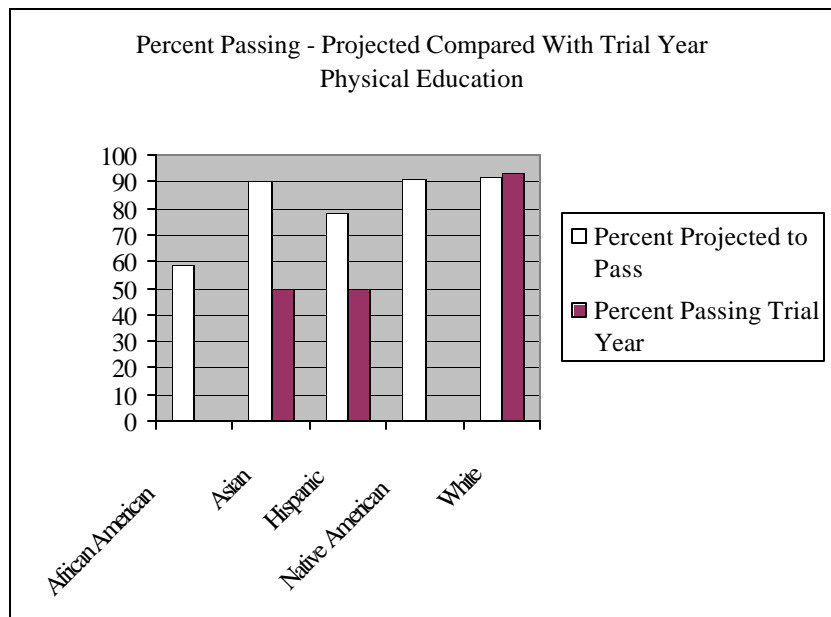

TEST INFORMATION

Test Code	0091	TEST NAME	Physical Education: Content Knowledge
SCORE RANGE	100-200		
2001-02 ALL MINNESOTA EXAMINEES			

GENDER COUNT (n=222)			ETHNICITY COUNT (n=222)					
	Females	Males	African American	Asian	Hispanic	Native American	Other	White
n	96	126	-	2	2	-	2	216
%	43.2	56.8	-	.9	.9	-	.9	97.3

SCORE	Mean	Median	Range
Female	154	155	122-177
Male	154	155	129-179
African American	-	-	-
Asian	133	133	122-143
Hispanic	152	152	138-166
Native American	-	-	-
Other	156	156	153-158
White	155	155	129-179
Total Ethnicity	154	155	122-179

PASS RATE	Number Passing	Number Failing	Percent Passing
Female	87	9	91
Male	117	9	93
African American	-	-	-
Asian	1	1	50
Hispanic	1	1	50
Native American	-	-	-
Other	2	-	100
White	200	16	93
Total Ethnicity	204	18	92

ALL STATE USERS	PASSING SCORE
NJ	139
MN	141
KY	147
MS, WV	150
TN	152
MD, MO, OH	153
CT, NV	154
NC	158
HI, OR	160