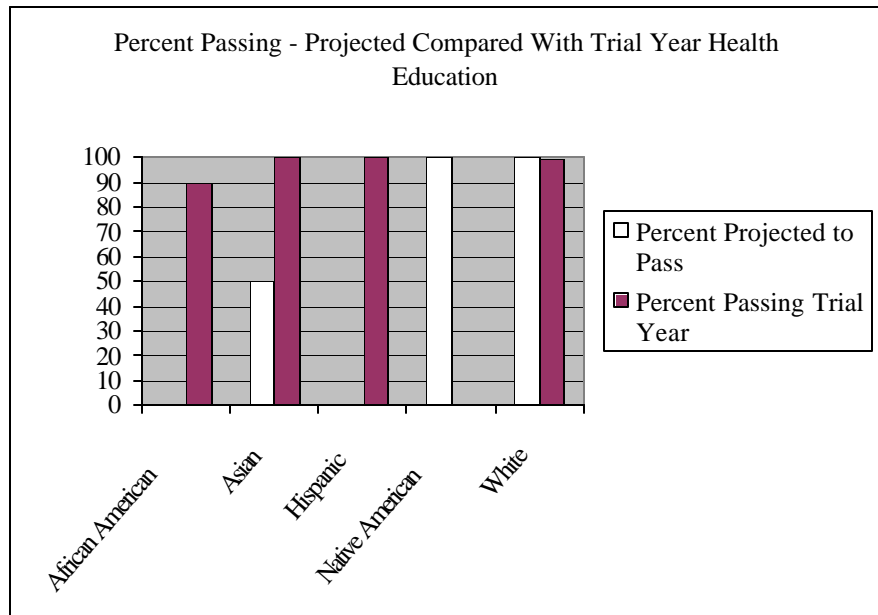

TEST INFORMATION

Test Code	0550	TEST NAME	Health Education
SCORE RANGE	250-990		
2001-02 ALL MINNESOTA EXAMINEES			

GENDER COUNT (n=96)			ETHNICITY COUNT (n=96)					
	Females	Males	African American	Asian	Hispanic	Native American	Other	White
n	59	37	-	2	-	1	2	91
%	61.5	38.5	-	2.1	-	1.0	2.1	94.8

SCORE	Mean	Median	Range
Female	697	710	390-850
Male	668	660	540-800
African American	-	-	-
Asian	560	560	390-730
Hispanic	-	-	-
Native American	710	710	710-710
Other	630	630	600-660
White	690	690	530-850
Total Ethnicity	686	690	390-850

PASS RATE	Number Passing	Number Failing	Percent Passing
Female	58	1	98
Male	37	0	100
African American	-	-	-
Asian	1	1	50
Hispanic	-	-	-
Native American	1	-	100
Other	2	-	100
White	91	-	100
Total Ethnicity	95	1	99

ALL STATE USERS	PASSING SCORE
IN	420
MO, OH	480
MN	500
AR	520
TN	570
NV	600
KY	623
NC, WV	640
GA, PA	650
CT	680
SC	710
OR	720