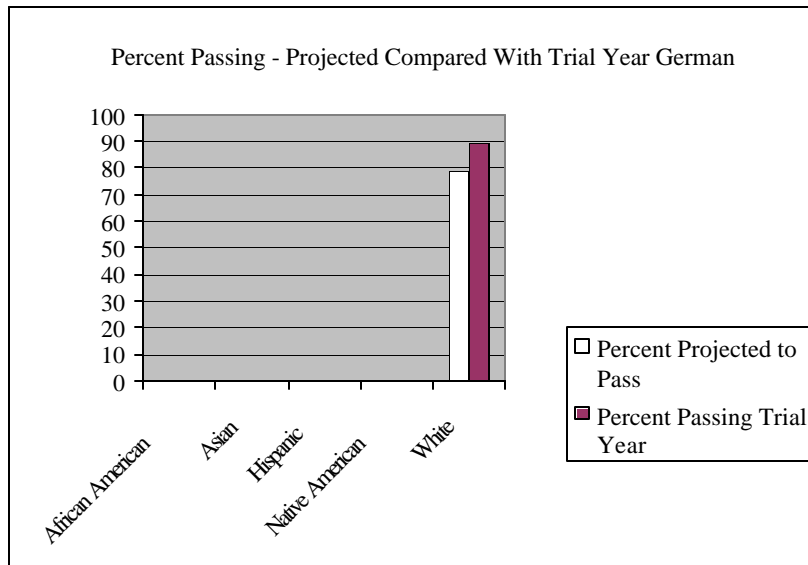

TEST INFORMATION

Test Code	0182	TEST NAME	German: Productive Language Skills
SCORE RANGE	100-200		
2001-02 ALL MINNESOTA EXAMINEES			

GENDER COUNT (n=9)			ETHNICITY COUNT (n=9)					
	Females	Males	African American	Asian	Hispanic	Native American	Other	White
n	9	-	-	-	-	-	-	9
%	100.0	-	-	-	-	-	-	100.0

SCORE	Mean	Median	Range
Female	189	196	169-200
Male	-	-	-
African American	-	-	-
Asian	-	-	-
Hispanic	-	-	-
Native American	-	-	-
Other	-	-	-
White	-	-	-
Total Ethnicity	189	196	169-200

PASS RATE	Number Passing	Number Failing	Percent Passing
Female	8	1	89
Male	-	-	-
African American	-	-	-
Asian	-	-	-
Hispanic	-	-	-
Native American	-	-	-
Other	-	-	-
White	8	1	89
Total Ethnicity	8	1	89

ALL STATE USERS	PASSING SCORE
MS	160
MD, OR	164
HI, OH	169
MN	170
GA	174