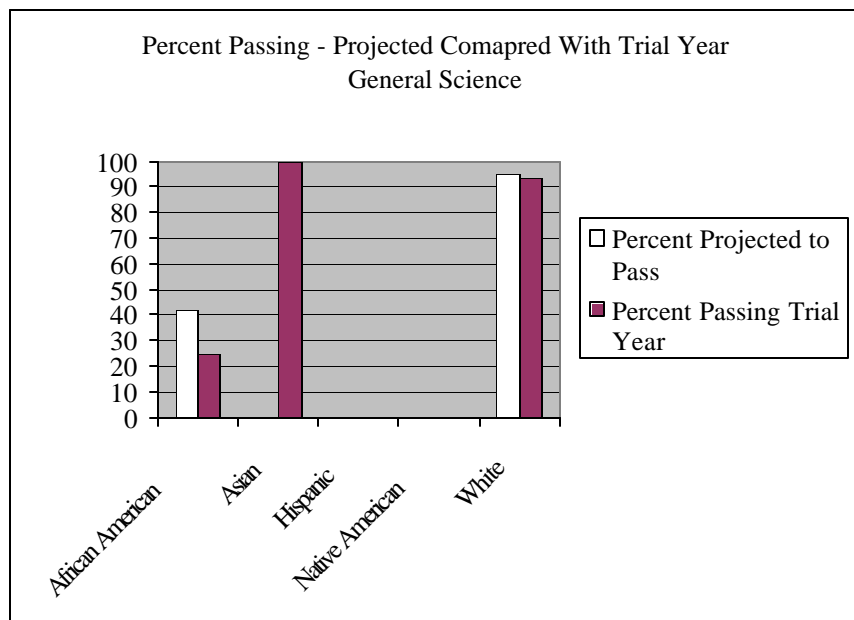

TEST INFORMATION

Test Code	0435	TEST NAME	General Science: Content
SCORE RANGE	100-200		Knowledge
2001-02 ALL MINNESOTA EXAMINEES			

GENDER COUNT (n=194)			ETHNICITY COUNT (n=189)					
	Females	Males	African American	Asian	Hispanic	Native American	Other	White
n	115	79	4	3	-	-	2	180
%	59	41	2.1	1.6	-	-	1.1	95.2

SCORE	Mean	Median	Range
Female	167	170	114-200
Male	171	174	129-198
African American	133	133	114-153
Asian	177	174	171-185
Hispanic	-	-	-
Native American	-	-	-
Other	148	148	143-152
White	170	171	129-200
Total Ethnicity	169	171	114-200

PASS RATE	Number Passing	Number Failing	Percent Passing
Female	104	11	90
Male	74	5	94
African American	1	3	25
Asian	3	-	100
Hispanic	-	-	-
Native American	-	-	-
Other	2	-	100
White	168	12	93
Total Ethnicity	174	15	92

ALL STATE USERS	PASSING SCORE
MN	143
GA	145
PA	146
NH	147
CT	157