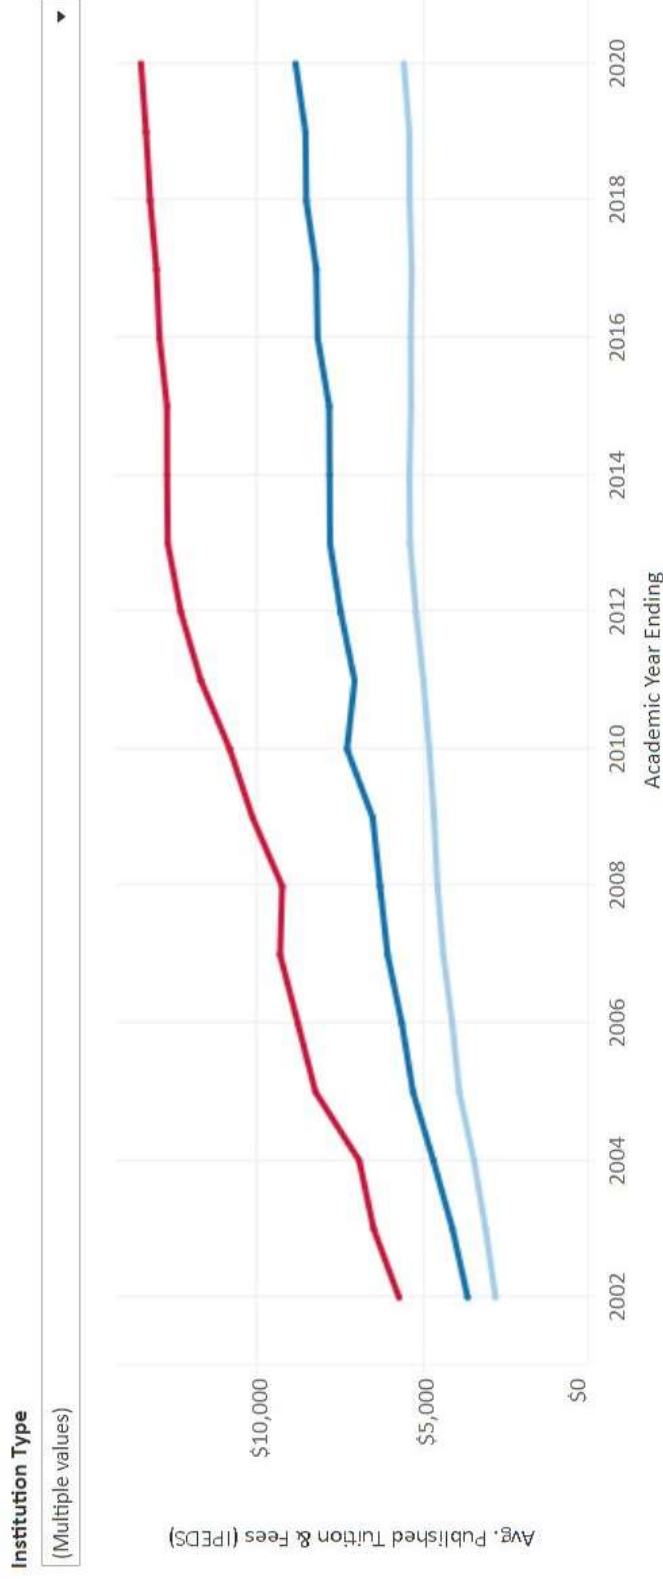

Average published tuition and fees have increased over time.

Dollar values are not adjusted for inflation.

Institution Type

- Minnesota State Colleges, 2-year
- Minnesota State Universities, 4-year
- University of Minnesota, 4-year