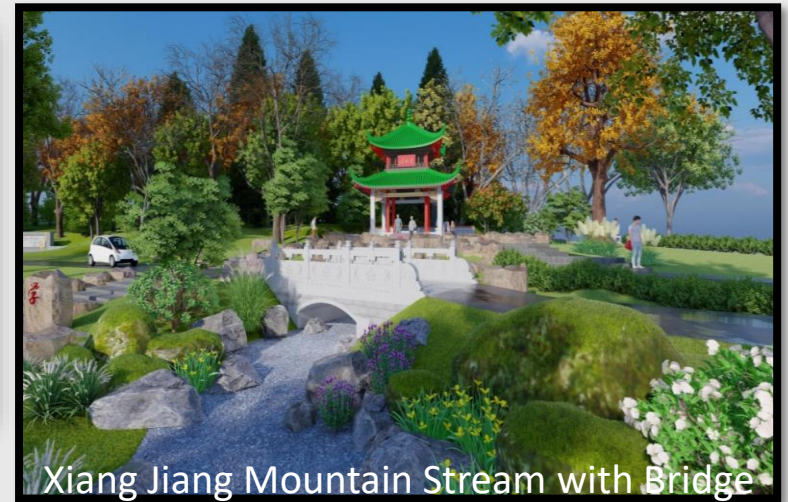

Email: mcfgs@mnchinagarden.org

Website: www.MNChinaGarden.org

Moon Gate Entrance

Phase II Features 2023-2025

Hmong Plaza- construction to begin 4/2023

Moon Viewing Platform

Chess Table Area

Xiang Jiang Mountain Stream with Bridge