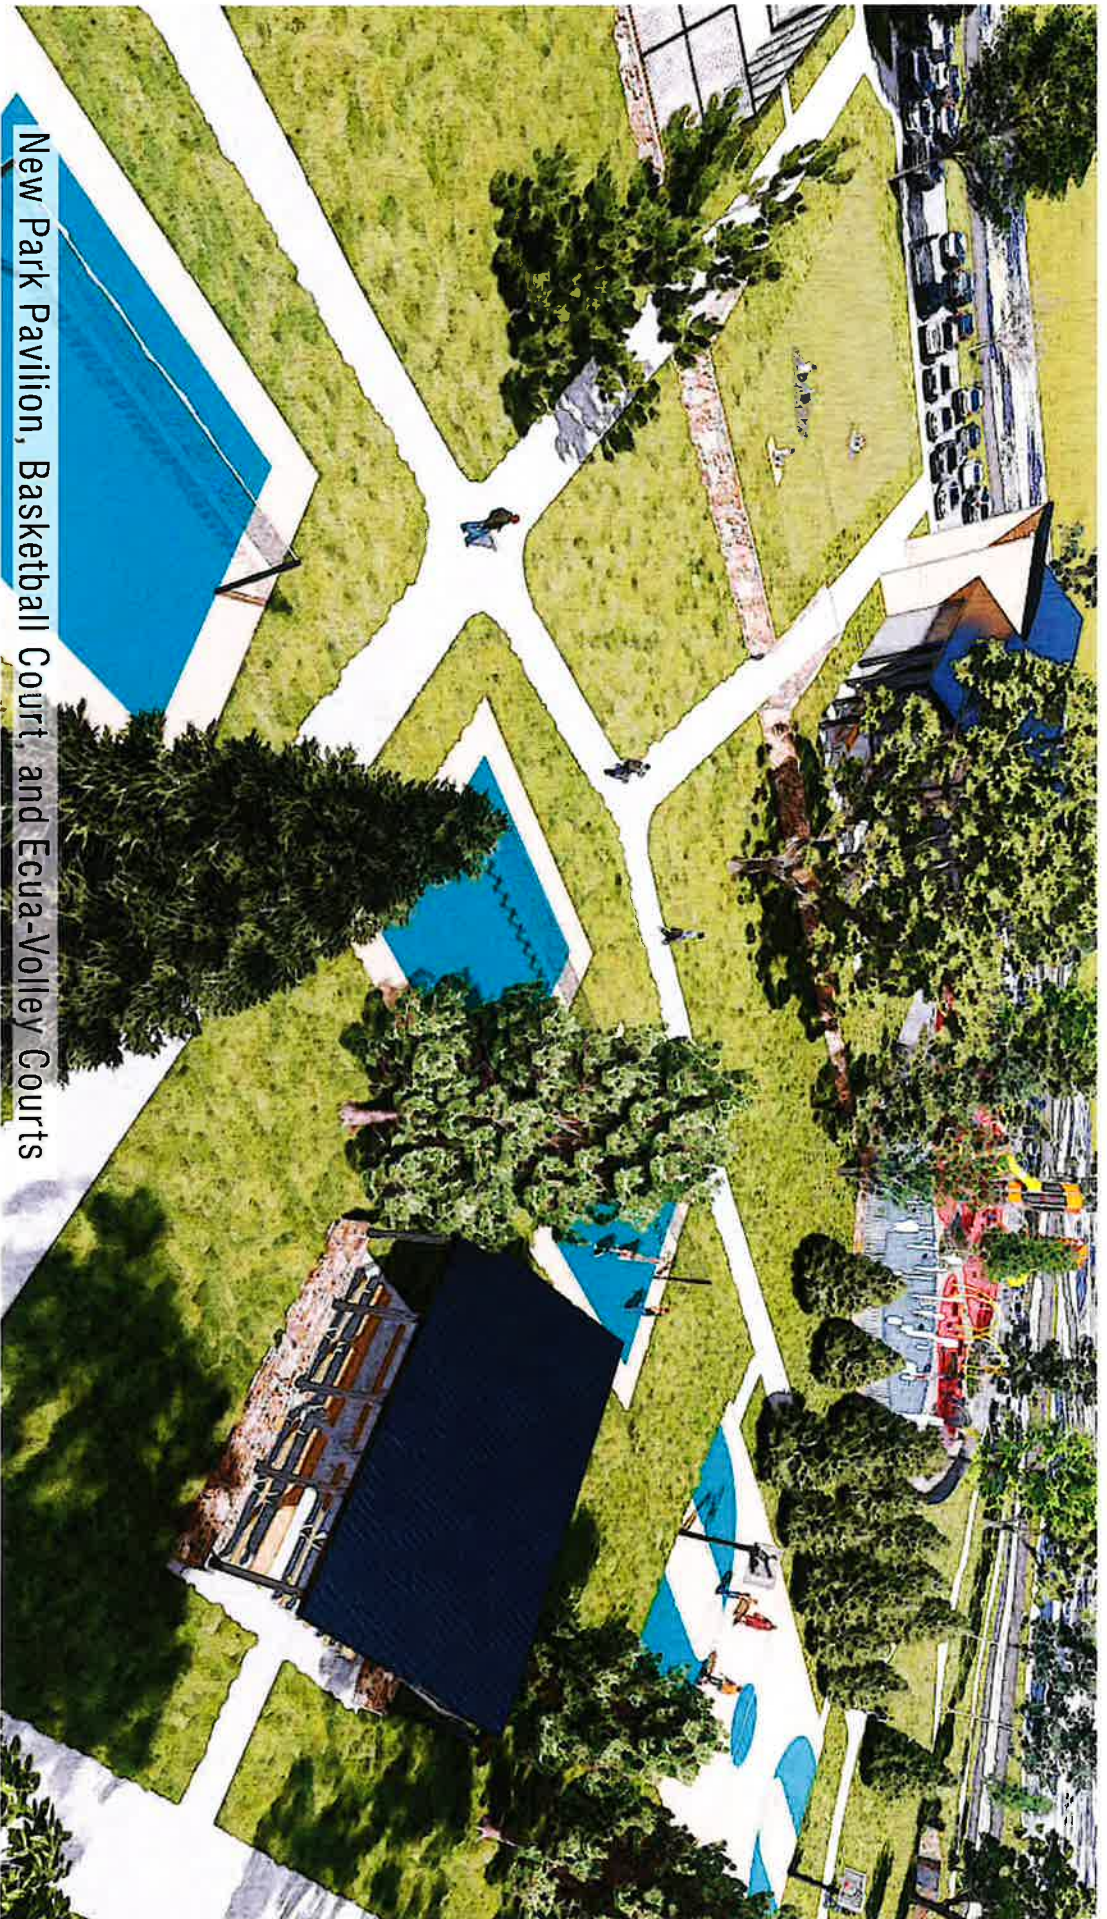

**APPLE VALLEY PARKS
MASTER PLANS**

REDWOOD PARK

**\$9,600,000 Project Cost
\$35.97 Annual median tax impact**

New Inclusive Playground and updated Park Shelter

New Park Pavilion, Basketball Court, and Ecua-Volley Courts

Park Shelter at left, and spray pad beyond. Looking toward pond