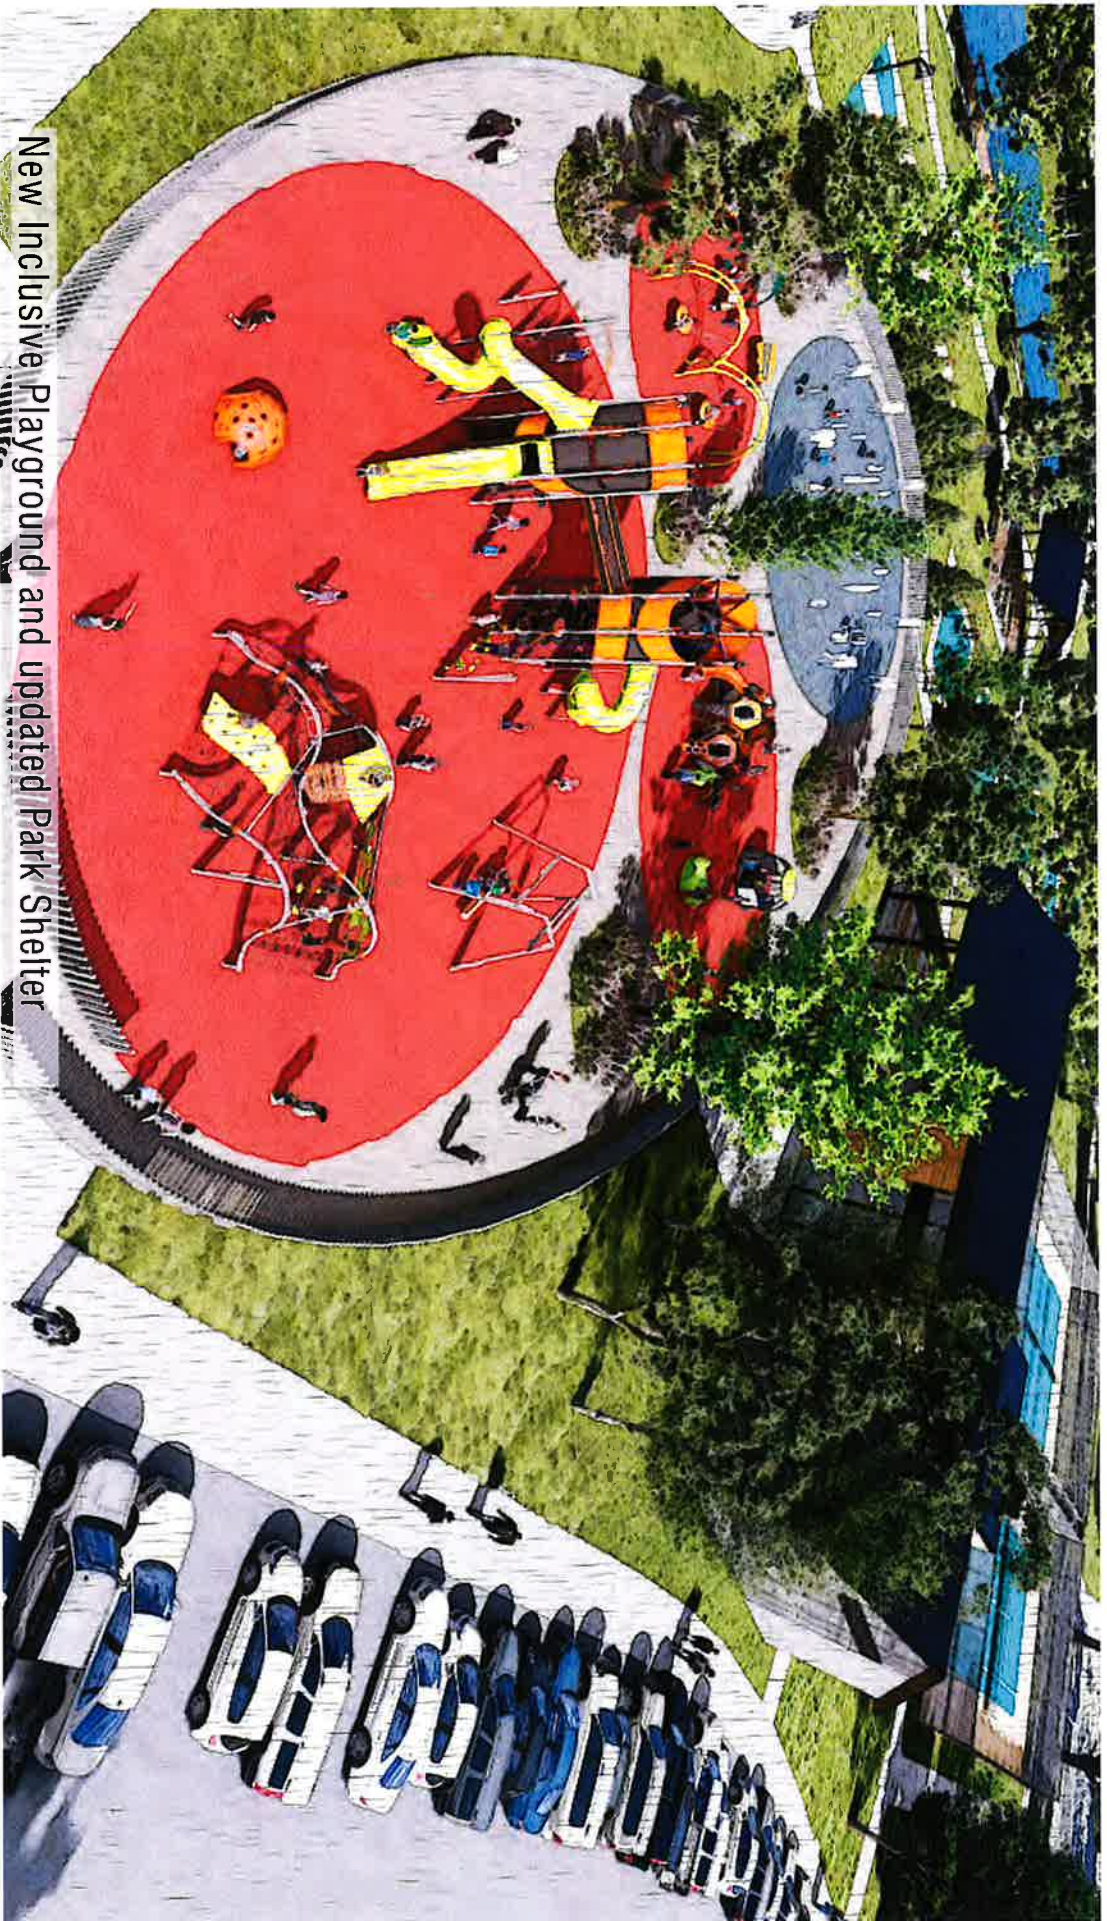

**APPLE VALLEY PARKS
MASTER PLANS**

REDWOOD PARK

**\$9,600,000 Project Cost
\$35.97 Annual median tax impact**

New Inclusive Playground and updated Park Shelter

New Park Pavilion, Basketball Court, and Ecua-Volley Courts

Park Shelter at left, and spray pad beyond. Looking toward pond