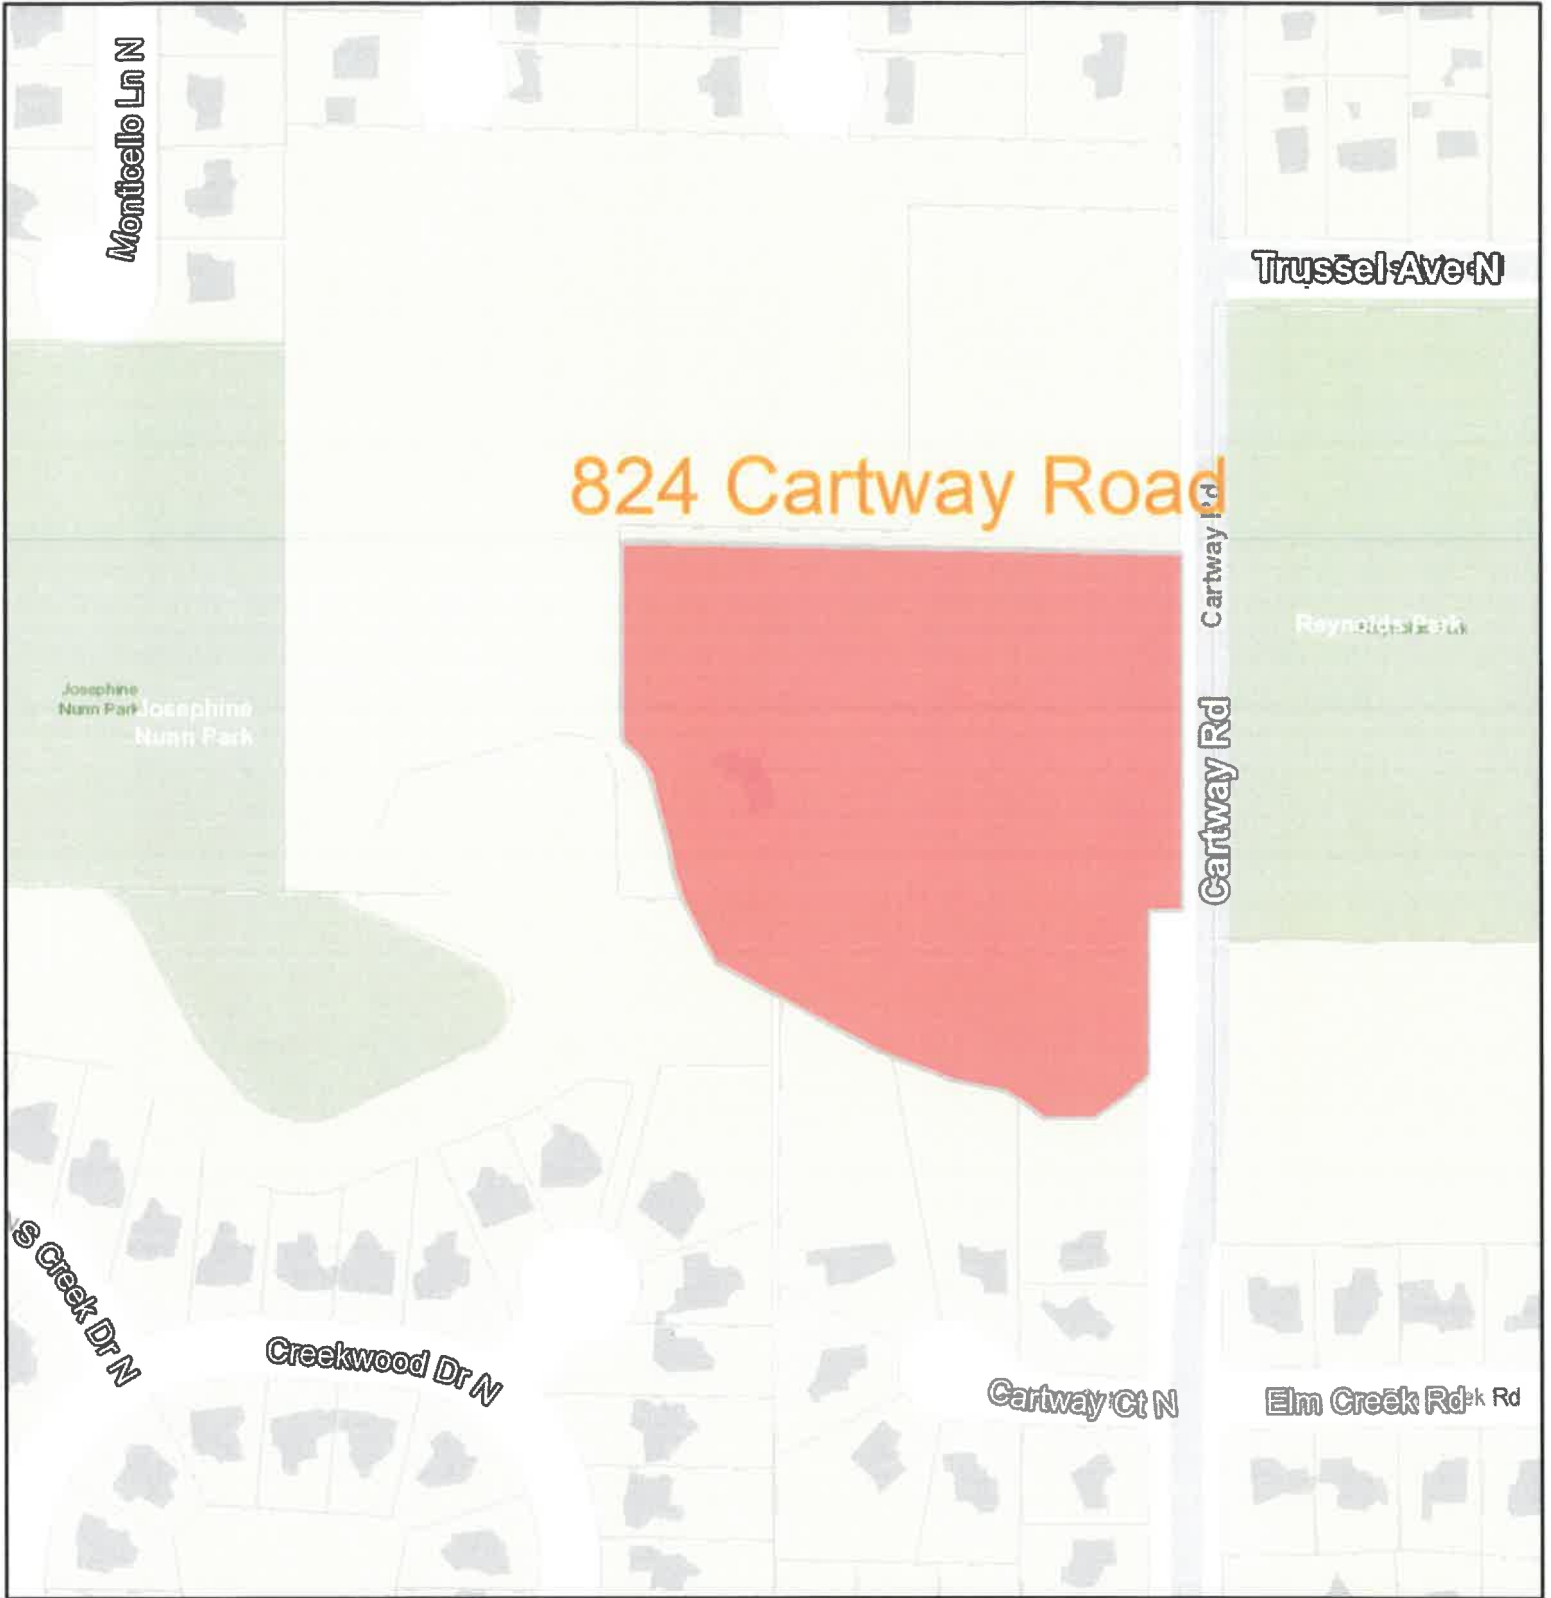

Proposed Property Acquisitions 519 and 701 E. Hayden Lk. Rd. March 15, 2021

1 inch = 188 feet

519 East Hayden Lake Road

May 10, 2021

1 inch = 188 feet

701 East Hayden Lake Road

May 10, 2021

701 East Hayden Lake Road

1 inch = 188 feet

Proposed Acquisition 701 East Hayden Lake Road

March 15, 2023

Address Labels

1 inch = 188 feet

824 Cartway Road

May 10, 2021

1 inch = 188 feet

824 Cartway Road Property Habitat Access

May 18, 2021

1 inch = 188 feet

Map Powered by DataLink

824 Cartway Road Champlin Sawatsky Prop.

March 27, 2022

1 inch = 188 feet

Parcels