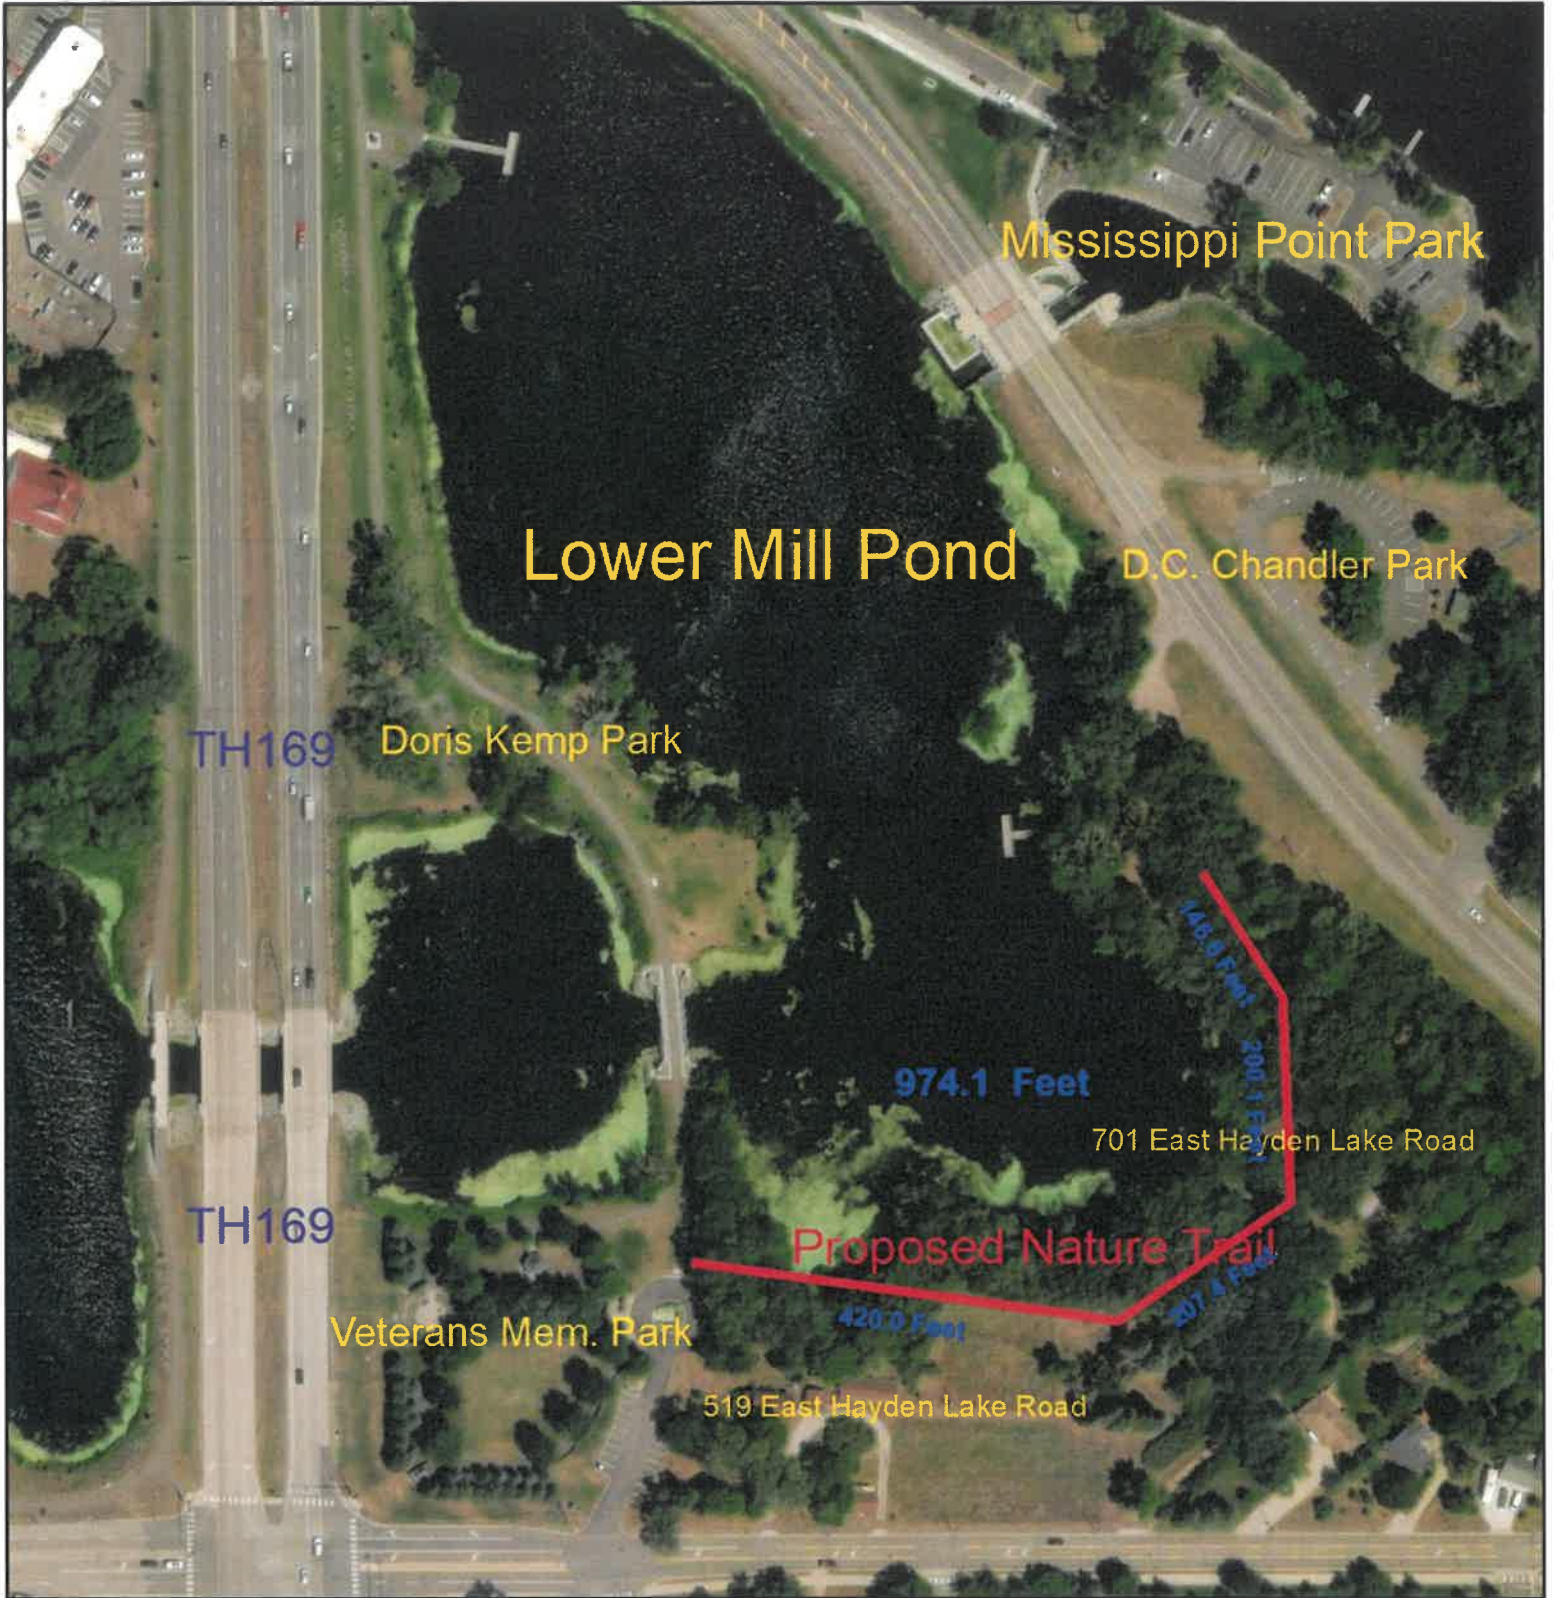

Proposed Property Acquisitions 519 and 701 E. Hayden Lk. Rd. March 15, 2021

1 inch = 188 feet

519 East Hayden Lake Road

May 10, 2021

1 inch = 188 feet

701 East Hayden Lake Road

May 10, 2021

701 East Hayden Lake Road

1 inch = 188 feet

Proposed Acquisition 701 East Hayden Lake Road

March 15, 2023

Address Labels

1 inch = 188 feet

824 Cartway Road

May 10, 2021

1 inch = 188 feet

824 Cartway Road Property Habitat Access

May 18, 2021

1 inch = 188 feet

Map Powered by DataLink

824 Cartway Road Champlin Sawatsky Prop.

March 27, 2022

1 inch = 188 feet

Parcels

1 inch = 188 feet