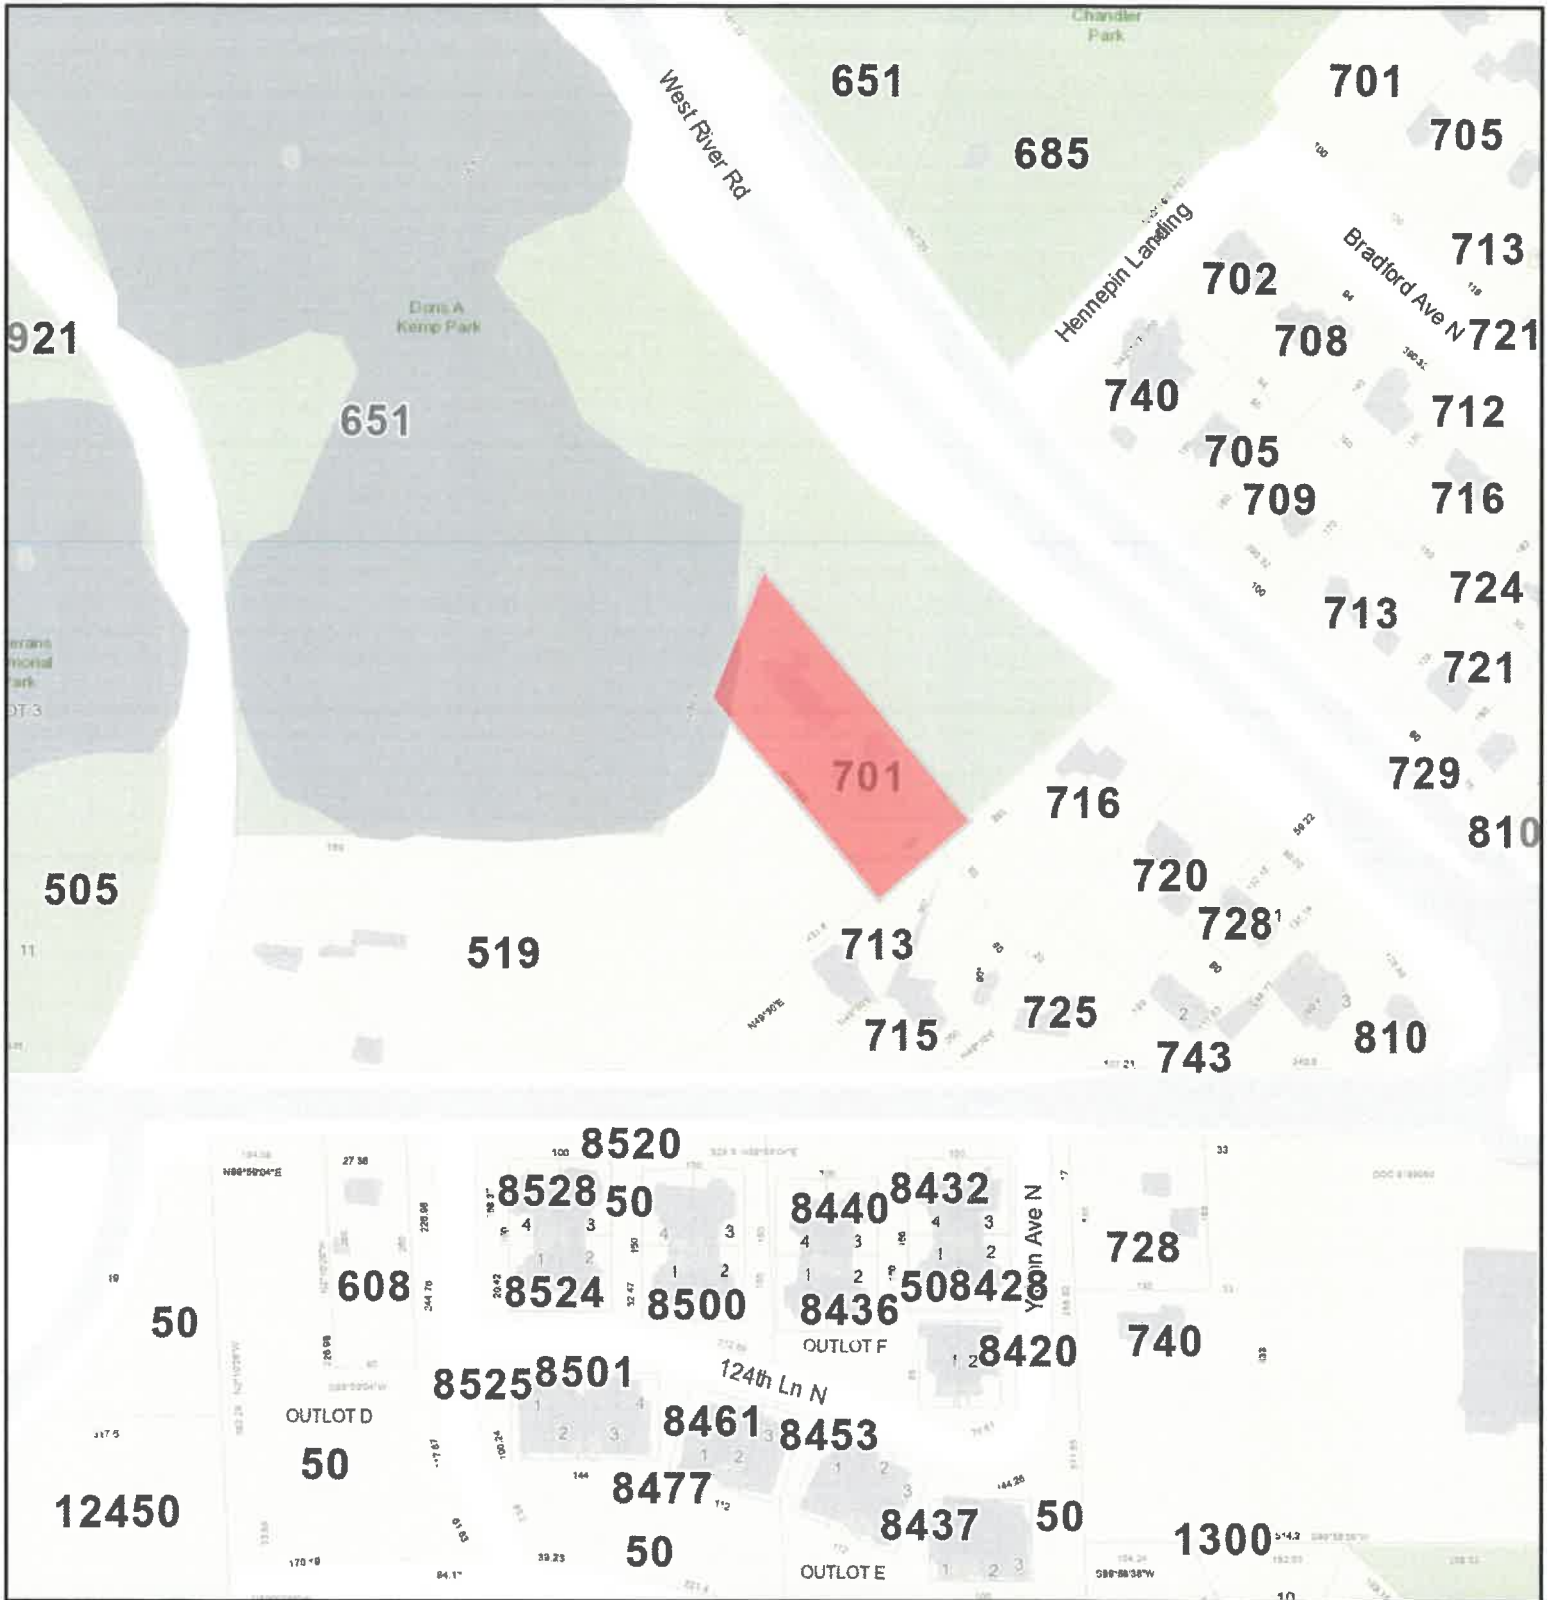

Proposed Property Acquisitions 519 and 701 E. Hayden Lk. Rd. March 15, 2021

1 inch = 188 feet

519 East Hayden Lake Road

May 10, 2021

1 inch = 188 feet

701 East Hayden Lake Road

May 10, 2021

701 East Hayden Lake Road

1 inch = 188 feet

Proposed Acquisition 701 East Hayden Lake Road

March 15, 2023

Address Labels

1 inch = 188 feet

824 Cartway Road

May 10, 2021

1 inch = 188 feet

824 Cartway Road Property Habitat Access

May 18, 2021

1 inch = 188 feet

Map Powered by DataLink

824 Cartway Road Champlin Sawatsky Prop.

March 27, 2022

1 inch = 188 feet

Parcels

1 inch = 188 feet