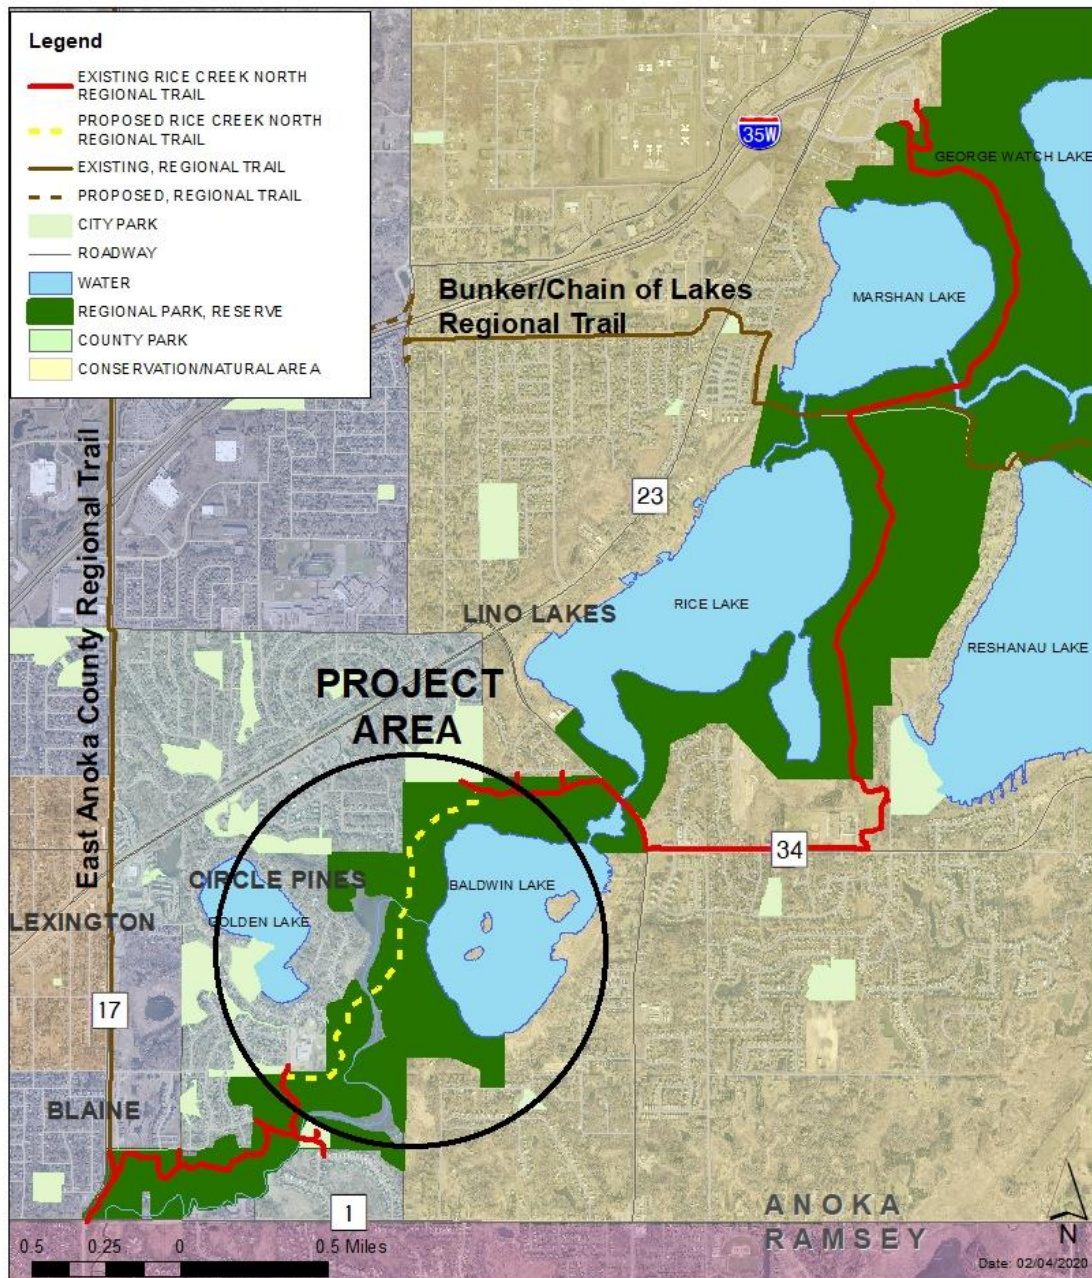

# Rice Creek North Regional Trail - The Missing Link

MASTER PLAN

PROPOSED RICE CREEK NORTH REGIONAL TRAIL  
CITY CONTEXT

# Rice Creek North Regional Trail

- ▶ Part of Rice Creek Trail System
- ▶ 8 miles long
- ▶ Connects to the Mississippi River to the Southwest
- ▶ Connects to Duluth to the North

RICE CREEK NORTH REGIONAL TRAIL  
MISSING SEGMENT

# Rice Creek North Regional Trail

Missing Link

1.5 Mile link along  
the scenic Rice  
Creek

RICE CREEK NORTH REGIONAL TRAIL  
OPTION C

0 500 1,000 2,000  
Feet

N  
Date: 02/07/2020

# Missing Link

- 10' wide paved trail
- Completely off-road
- Traverses close to the creek
- 2 Bridges
- 2 Boardwalks

Pedestrian Bridge Example

Boardwalk Example