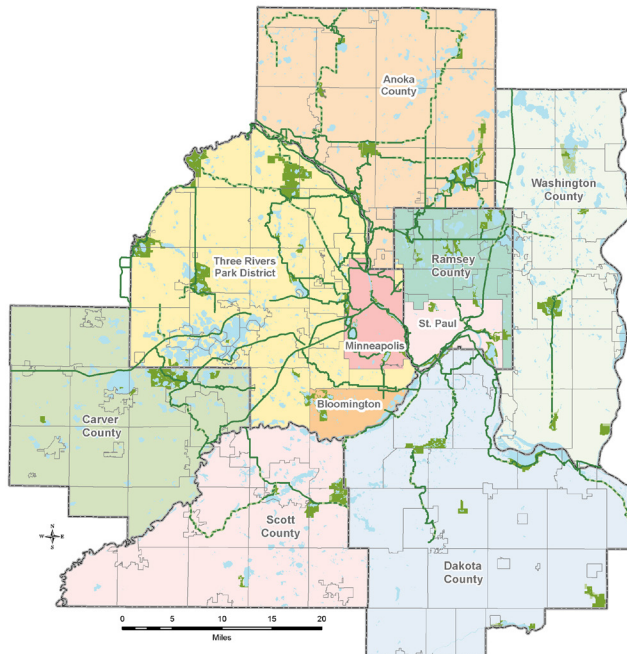

Regional parks and trails bonding program

Providing and maintaining quality public park areas and facilities

The Metropolitan Council **requests $3 million** in state bonds, **matched by $2 million** in regional funds to improve regional parks and trails.

DISTRIBUTING FUNDING ACROSS THE REGION

The Metropolitan Council passes every dollar of bonding to the 10 regional park implementing agencies that own and operate the regional parks and trails.

The 2040 Regional Parks Policy Plan and the Met Council's capital financing policy prescribe that the Met Council distribute parks bonding funds according to the following formula:

- **70% based** on the population within the jurisdiction of each agency, compared to the region's total population
- **30% based** on the number of visits an agency hosted from individuals who live outside the agency's jurisdiction (non-local visits)

FISCAL YEAR 2024-2025 METROPOLITAN REGIONAL PARKS SYSTEM PROJECT EXAMPLES

- Improve or replace trails, boardwalks, and connectors
- Develop, rehabilitate, and renovate parks, facilities, and features
- Increase accessibility to parks, trails, and gathering spaces
- Increase interpretation and education opportunities for all park users
- Enhance playgrounds, water activities, and recreation areas
- Restore natural resources

Connecting
people to
nature,
developing a
**sense of
belonging**