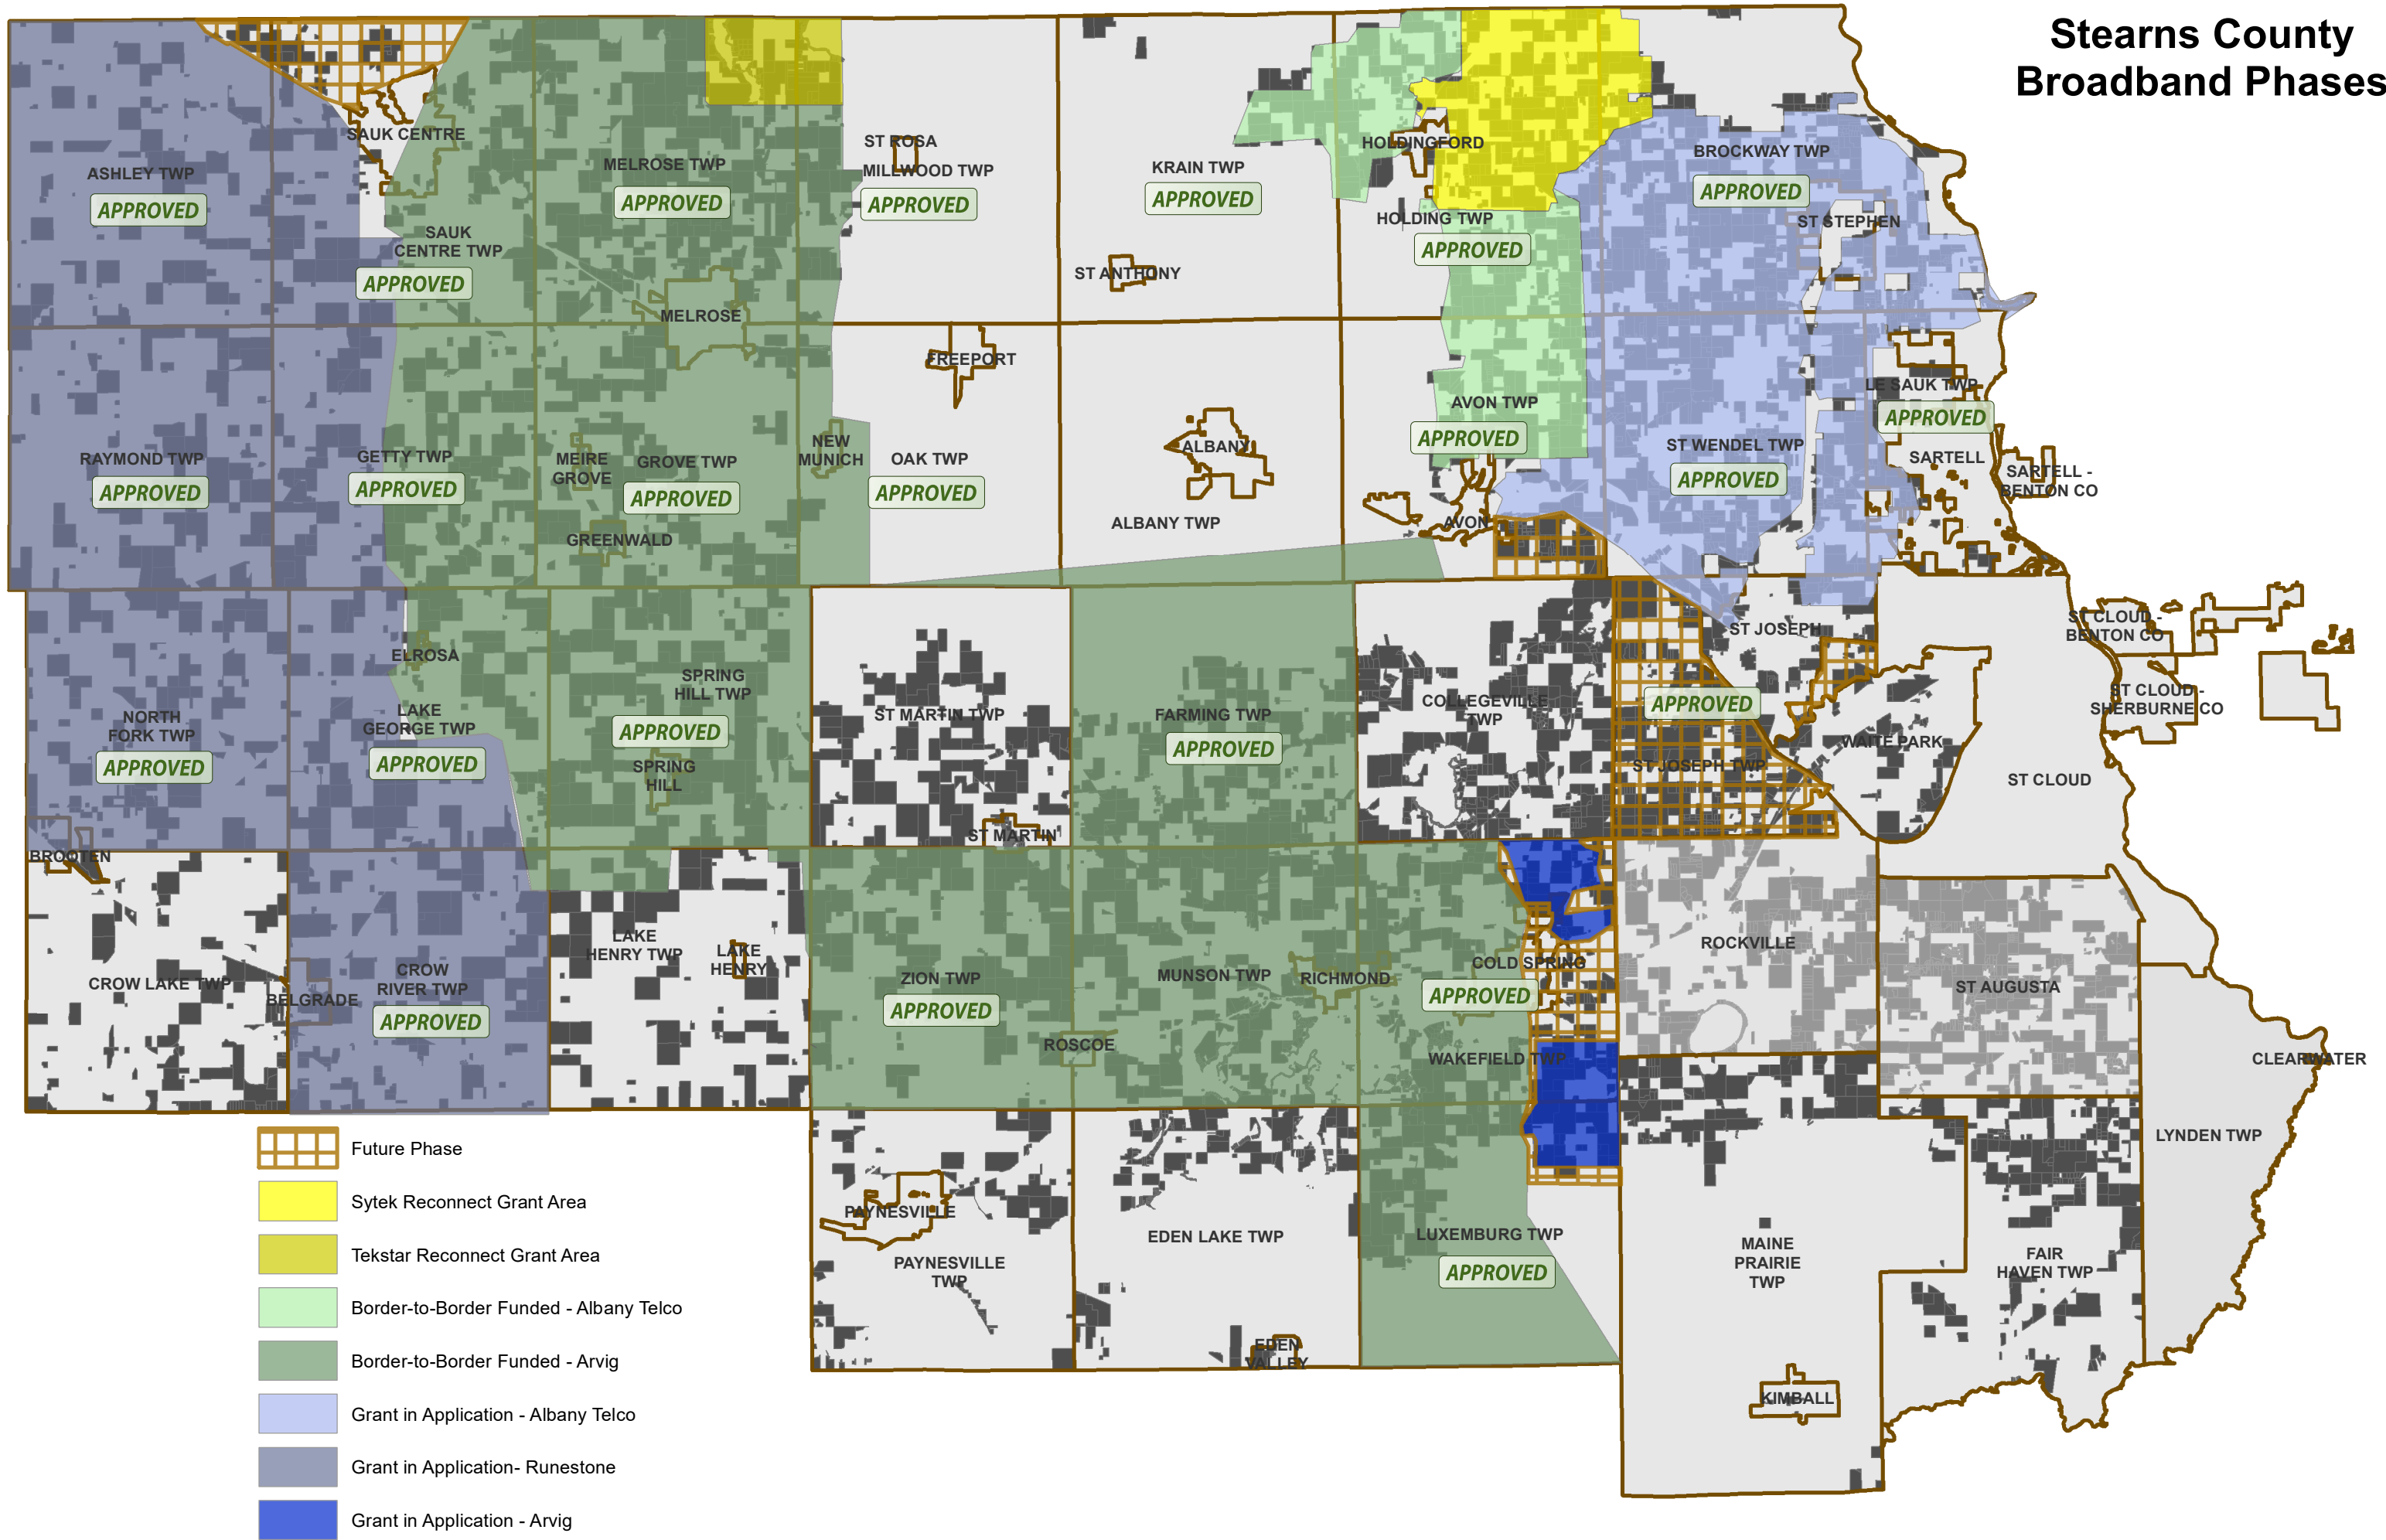

Stearns County Broadband Phases

-  Future Phase
-  Sytek Reconnect Grant Area
-  Tekstar Reconnect Grant Area
-  Border-to-Border Funded - Albany Telco
-  Border-to-Border Funded - Arvig
-  Grant in Application - Albany Telco
-  Grant in Application - Runestone
-  Grant in Application - Arvig