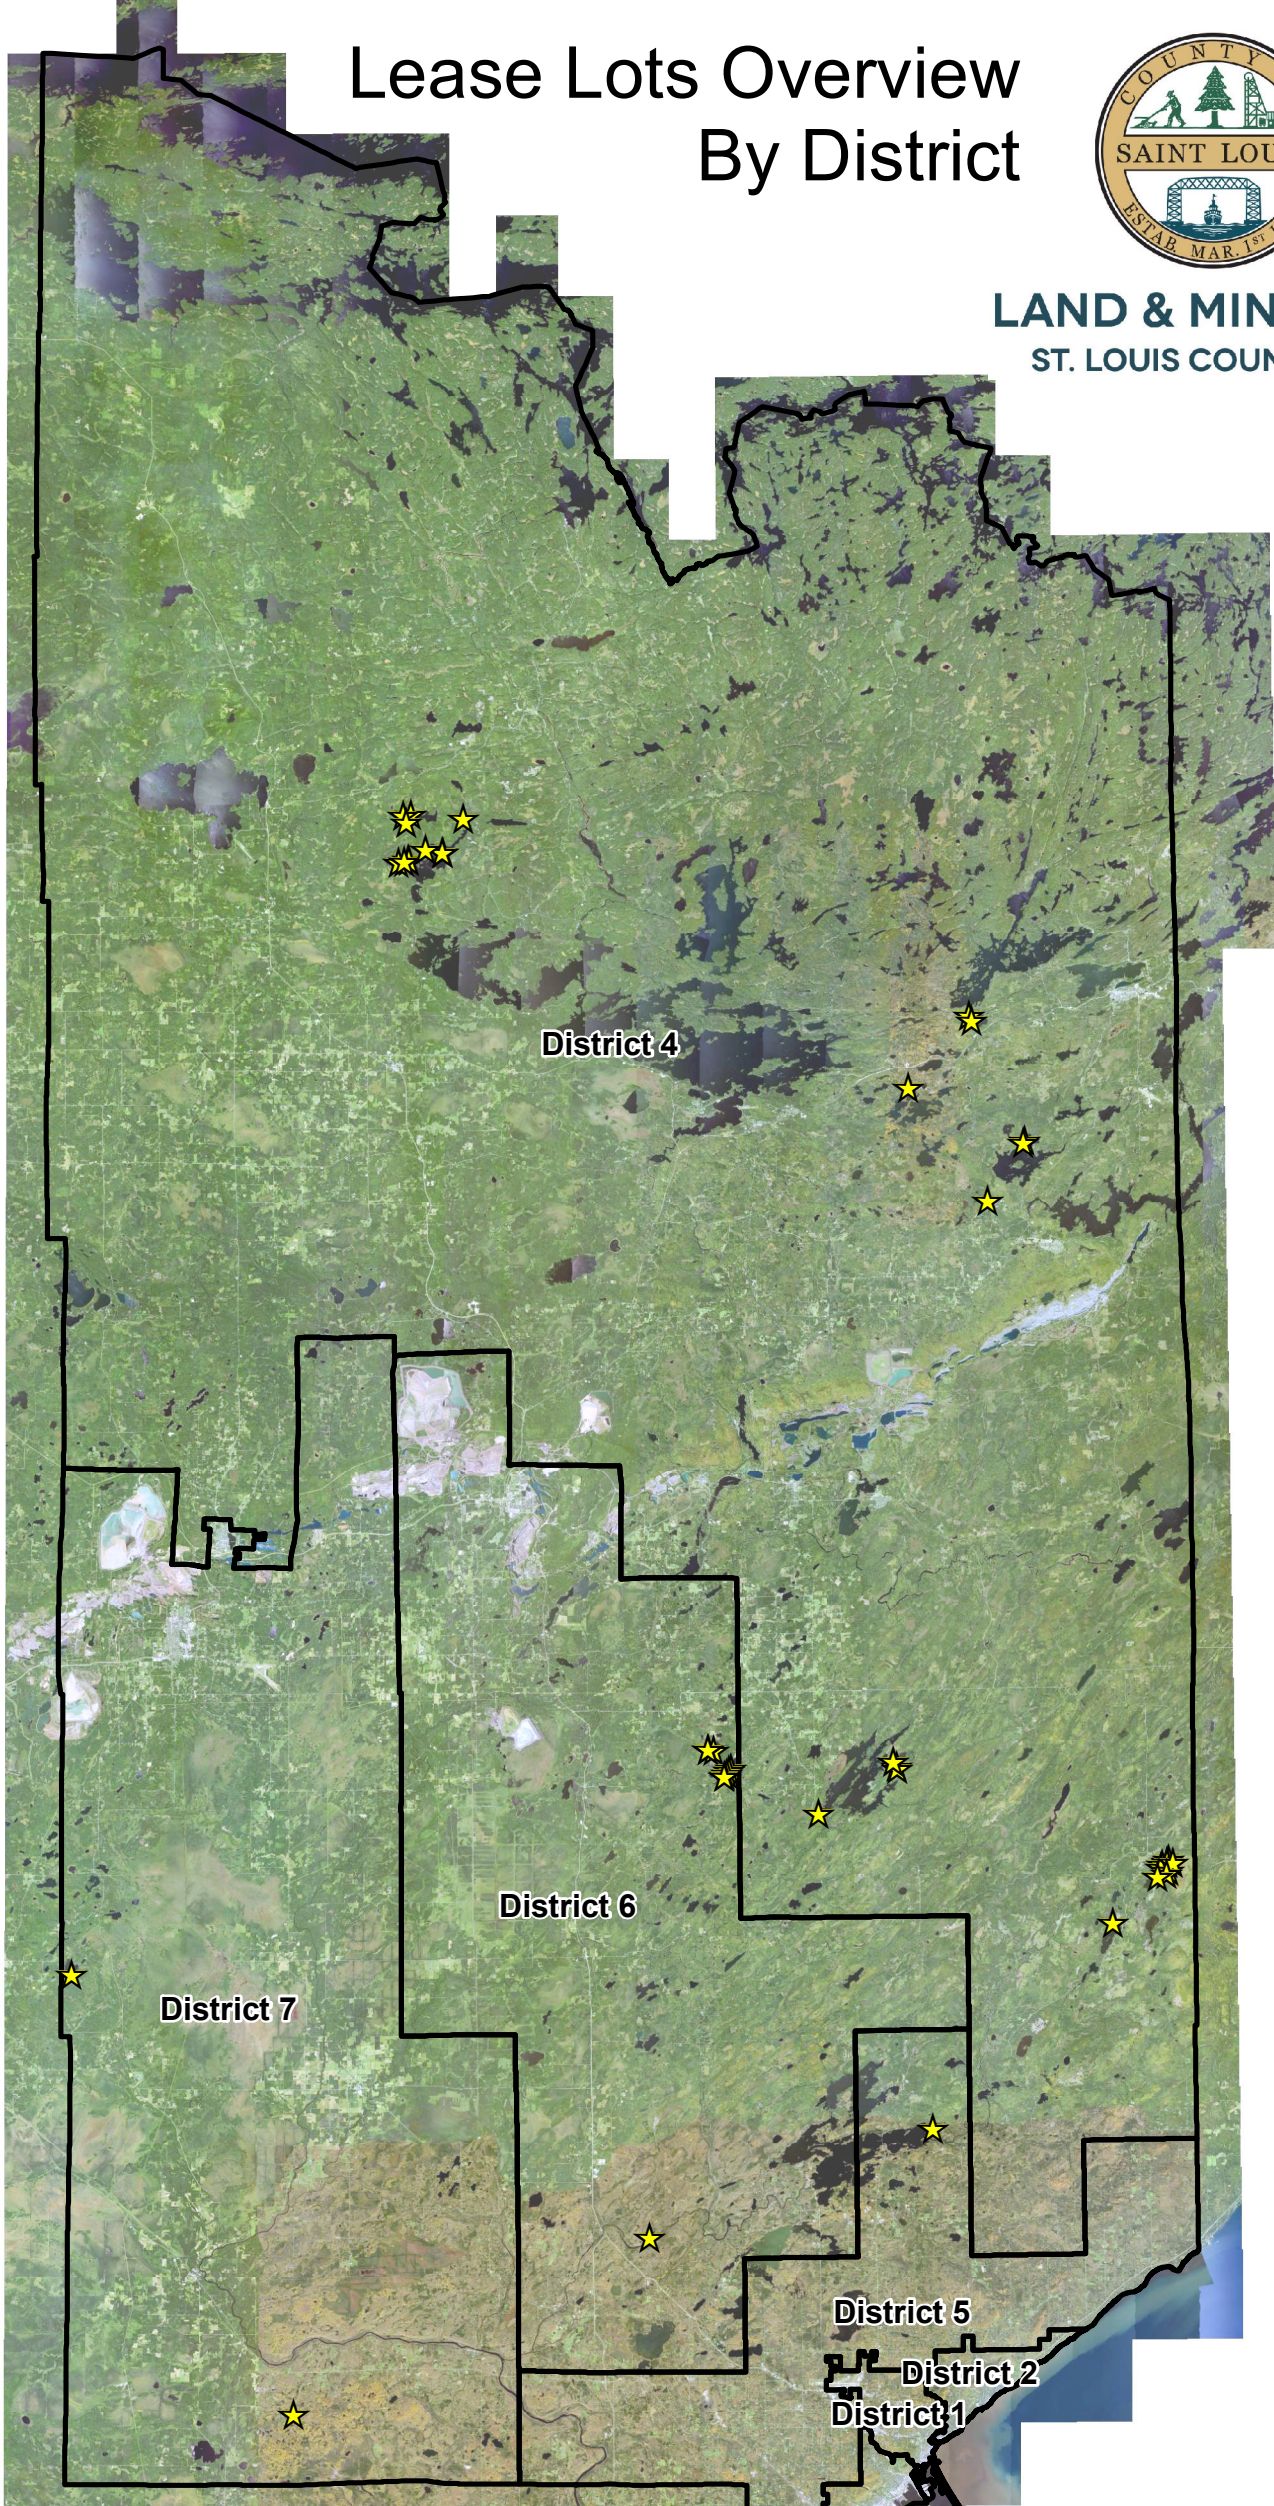

Lease Lots Overview By District

LAND & MINERALS
ST. LOUIS COUNTY, MN

This drawing is neither a legally recorded map nor a survey and is not intended to be used as such. This drawing is a compilation of recorded information and data located in various city, county, state and federal offices. St. Louis County is not responsible for any incorrectness herein.

Created on
Date: 2/14/2022

Legend

★ Shoreland Lease Lots