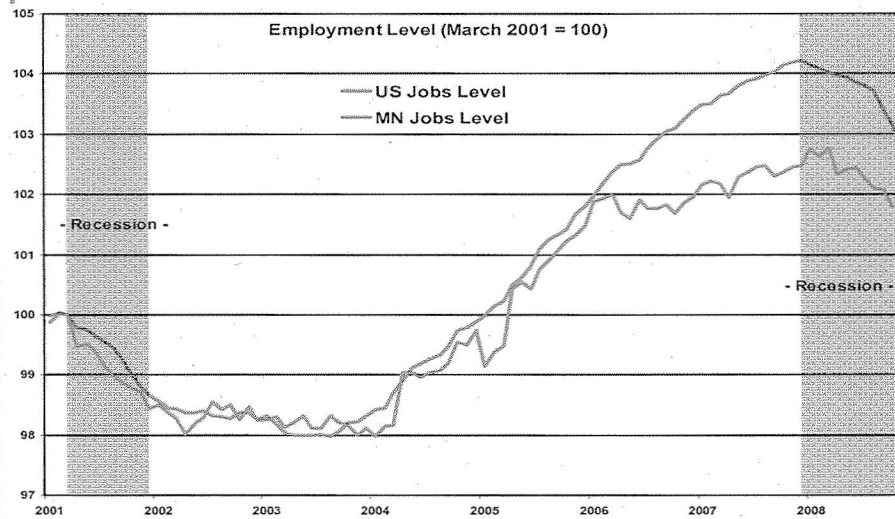

Legislative Commission on Planning and Fiscal Policy

Steve Hine
Research Director
Labor Market Information Office
MN DEED
December 12, 2008

Labor Market Information Office
www.deed.state.mn.us/lmi

MN's Employment Relative to the US – 2001 to Present

Labor Market Information Office
www.deed.state.mn.us/lmi

The Number of Minnesotans Unemployed Nearing All-time Highs

Labor Market Information Office
www.deed.state.mn.us/lmi

Increase in Claims for Unemployment Benefits Reflects Layoffs