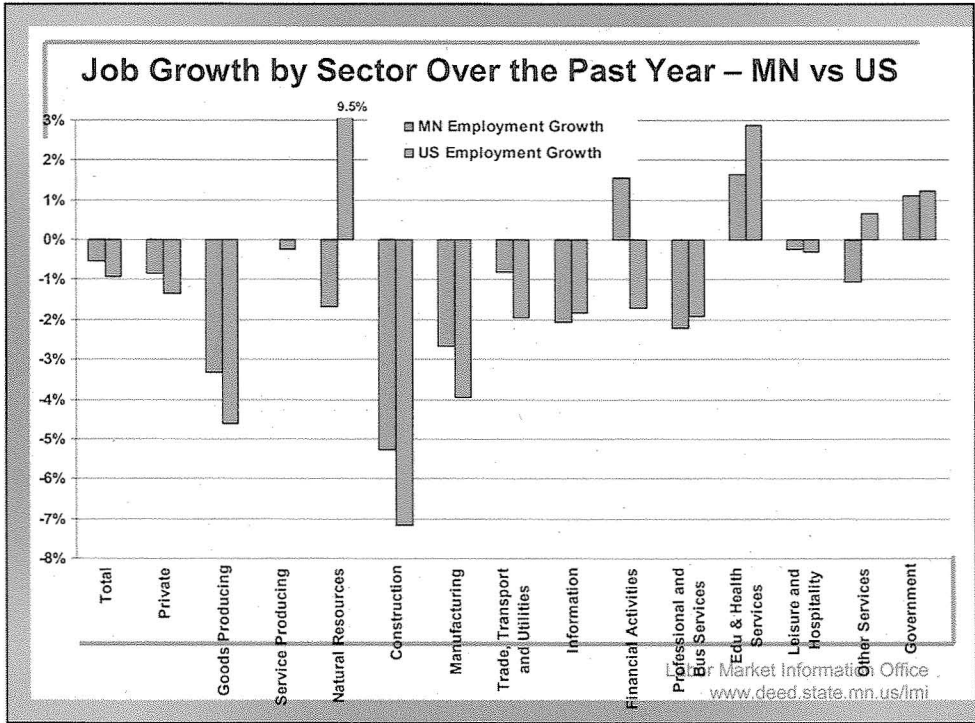

Legislative Commission on Planning and Fiscal Policy

Steve Hine
Research Director
Labor Market Information Office
MN DEED
December 12, 2008

Labor Market Information Office
www.deed.state.mn.us/lmi

MN's Employment Relative to the US – 2001 to Present

Labor Market Information Office
www.deed.state.mn.us/lmi

The Number of Minnesotans Unemployed Nearing All-time Highs

Labor Market Information Office
www.deed.state.mn.us/lmi

Increase in Claims for Unemployment Benefits Reflects Layoffs