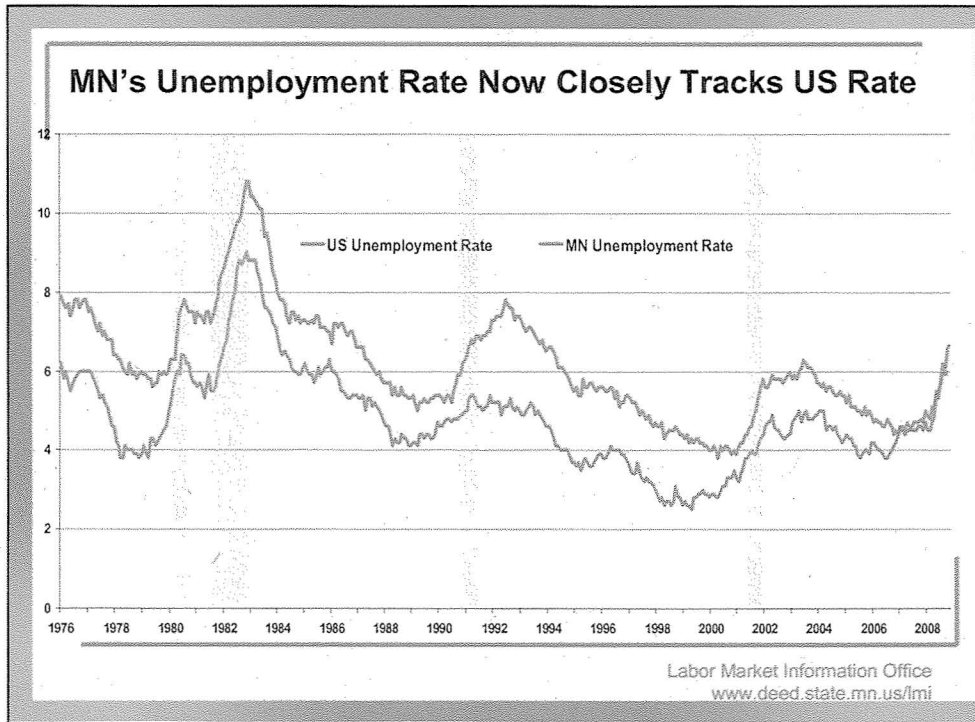

Legislative Commission on Planning and Fiscal Policy

Steve Hine
Research Director
Labor Market Information Office
MN DEED
December 12, 2008

Labor Market Information Office
www.deed.state.mn.us/lmi

MN's Employment Relative to the US – 2001 to Present

Labor Market Information Office
www.deed.state.mn.us/lmi

The Number of Minnesotans Unemployed Nearing All-time Highs

Labor Market Information Office
www.deed.state.mn.us/lmi

Increase in Claims for Unemployment Benefits Reflects Layoffs