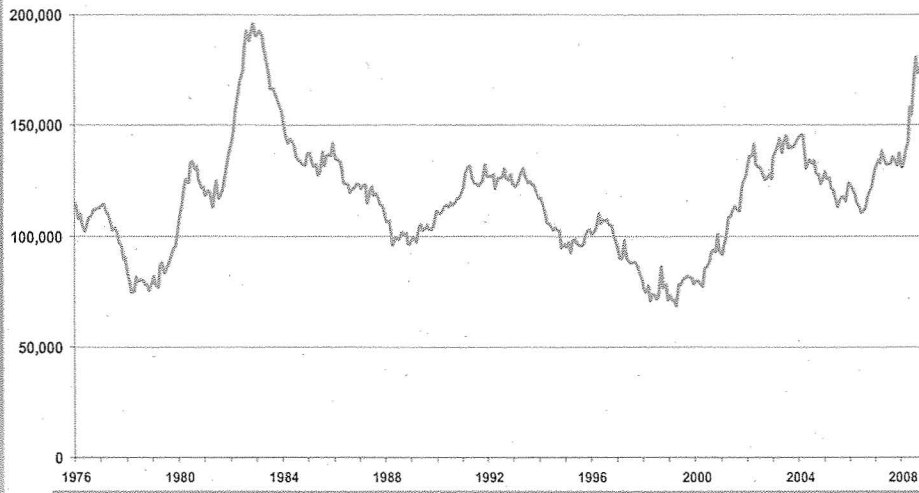

Legislative Commission on Planning and Fiscal Policy

Steve Hine
Research Director
Labor Market Information Office
MN DEED
December 12, 2008

Labor Market Information Office
www.deed.state.mn.us/lmi

MN's Employment Relative to the US – 2001 to Present

Labor Market Information Office
www.deed.state.mn.us/lmi

The Number of Minnesotans Unemployed Nearing All-time Highs

Labor Market Information Office
www.deed.state.mn.us/lmi

Increase in Claims for Unemployment Benefits Reflects Layoffs